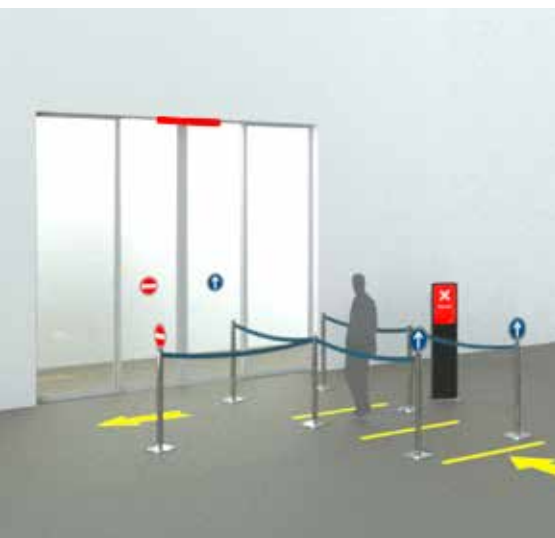

### A convenient way to ensure physical distancing

Shop owners and employers, sports and cultural event organisers all face the same dilemma: to maintain the latest hygienic standards, they need to ensure safe physical distancing by controlling the number of people on their premises at all times. But the available measures to regulate the flow of people are often expensive, inadequate or time consuming.

TORMAX count+go neatly solves this problem by counting people and regulating automatic doors. The add-on module is easy to install on any automatic door system and simple to operate using the smartphone.

Clear and simple thanks to visual and acoustic signals

Also suitable for separate entrance and exit doors

Easy to operate using the smartphone interface

#### **Dynamic control**

The system regulates the flow of people and automatically shuts the door with an acoustic signal and a red light when the facilities reach full people capacity. As soon as the number of persons drops below maximum capacity, the door returns to automatic opening mode and the slim LED strip switches to green. The LED strip with changing colours and a compact loudspeaker are included in the TORMAX count+go basic package.