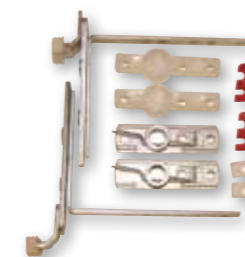

FRW Hinge Accessory Kit (PAS24)
Part Number: 9241
Box Quantity: 1