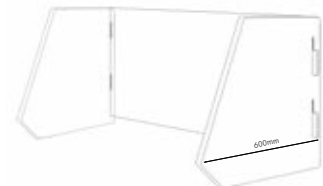

Design : Quad

Design : Disc

Design : Tilt

Design : Quad DUO

Design : Disc DUO

Design : Tilt DUO

Design : Space | Screen XL-1

Design : Space | Screen XL-1.5

Design : Space | Screen XL-2

+44 (0) 203 773 2307

info@soundspace.solutions

www.soundspace.solutions

soundspace®

Space|Screen is available as Solo, Duo and XL for larger spaces.

- Solo for individual spaces
- Duo for collaborative or shared desks
- XL Floorstanding version for larger spaces, reception and break out areas.

Design : Quad

Design : Disc

Design : Tilt

Space|Screen Solo
DEPTH 600mm | HEIGHT 600mm
WIDTHS 1000mm | 1200mm | 1400mm | 1600mm | 1800mm

Design : Quad DUO

Design : Disc DUO

Design : Tilt DUO

Space|Screen Duo
DEPTH 1200mm | HEIGHT 600mm
WIDTHS 1000mm | 1200mm | 1400mm | 1600mm | 1800mm

Design : Space | Screen XL-1

Design : Space | Screen XL-1.5

Design : Space | Screen XL-2

Space|Screen XL
DEPTH at BASE 400mm / 600mm | HEIGHT 2350mm
WIDTHS 1000mm | 1500mm | 2000mm

+44 (0) 203 773 2307

info@soundspace.solutions