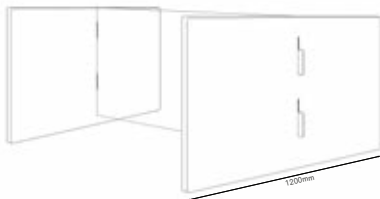

Design : Space | Screen XL-2

+44 (0) 203 773 2307

info@soundspace.solutions

www.soundspace.solutions

soundspace®

Space|Screen is available as Solo, Duo and XL for larger spaces.

- Solo for individual spaces
- Duo for collaborative or shared desks
- XL Floorstanding version for larger spaces, reception and break out areas.

Design : Quad

Design : Disc

Design : Tilt

Space|Screen Solo
DEPTH 600mm | HEIGHT 600mm
WIDTHS 1000mm | 1200mm | 1400mm | 1600mm | 1800mm

Design : Quad DUO

Design : Disc DUO

Design : Tilt DUO

Space|Screen Duo
DEPTH 1200mm | HEIGHT 600mm
WIDTHS 1000mm | 1200mm | 1400mm | 1600mm | 1800mm

Design : Space | Screen XL-1

Design : Space | Screen XL-1.5

Design : Space | Screen XL-2

Space|Screen XL
DEPTH at BASE 400mm / 600mm | HEIGHT 2350mm
WIDTHS 1000mm | 1500mm | 2000mm

+44 (0) 203 773 2307

info@soundspace.solutions