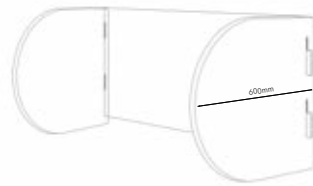

Design : Quad

Design : Disc

Design : Tilt

Design : Quad DUO

Design : Disc DUO

Design : Tilt DUO

Design : Space | Screen XL-1

Design : Space | Screen XL-1.5

Design : Space | Screen XL-2

+44 (0) 203 773 2307

info@soundspace.solutions

www.soundspace.solutions

soundspace®

Space|Screen is available as Solo, Duo and XL for larger spaces.

- Solo for individual spaces
- Duo for collaborative or shared desks
- XL Floorstanding version for larger spaces, reception and break out areas.

Design : Quad

Design : Disc

Design : Tilt

Space|Screen Solo
DEPTH 600mm | HEIGHT 600mm
WIDTHS 1000mm | 1200mm | 1400mm | 1600mm | 1800mm

Design : Quad DUO

Design : Disc DUO

Design : Tilt DUO

Space|Screen Duo
DEPTH 1200mm | HEIGHT 600mm
WIDTHS 1000mm | 1200mm | 1400mm | 1600mm | 1800mm