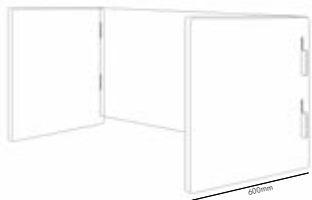

Design : Quad

Design : Disc

Design : Tilt

Design : Quad DUO

Design : Disc DUO

Design : Tilt DUO

Design : Space | Screen XL-1

Design : Space | Screen XL-1.5

Design : Space | Screen XL-2

+44 (0) 203 773 2307

info@soundspace.solutions

www.soundspace.solutions

soundspace®

Space|Screen is available as Solo, Duo and XL for larger spaces.

- Solo for individual spaces
- Duo for collaborative or shared desks
- XL Floorstanding version for larger spaces, reception and break out areas.

Design : Quad

Design : Disc

Design : Tilt

Space|Screen Solo
DEPTH 600mm | HEIGHT 600mm
WIDTHS 1000mm | 1200mm | 1400mm | 1600mm | 1800mm

Design : Quad DUO

Design : Disc DUO

Design : Tilt DUO

Space|Screen Duo
DEPTH 1200mm | HEIGHT 600mm
WIDTHS 1000mm | 1200mm | 1400mm | 1600mm | 1800mm

Design : Space | Screen XL-1

Design : Space | Screen XL-1.5

Design : Space | Screen XL-2

Space|Screen XL
DEPTH at BASE 400mm / 600mm | HEIGHT 2350mm
WIDTHS 1000mm | 1500mm | 2000mm

+44 (0) 203 773 2307

info@soundspace.solutions