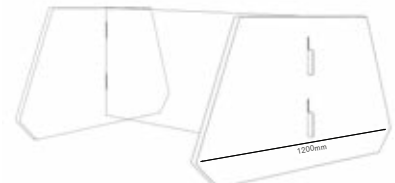

Design : Quad

Design : Disc

Design : Tilt

Space|Screen Solo
DEPTH 600mm | HEIGHT 600mm
WIDTHS 1000mm | 1200mm | 1400mm | 1600mm | 1800mm

Design : Quad DUO

Design : Disc DUO

Design : Tilt DUO

Space|Screen Duo
DEPTH 1200mm | HEIGHT 600mm
WIDTHS 1000mm | 1200mm | 1400mm | 1600mm | 1800mm

Design : Space | Screen XL-1

Design : Space | Screen XL-1.5

Design : Space | Screen XL-2

Space|Screen XL
DEPTH at BASE 400mm / 600mm | HEIGHT 2350mm
WIDTHS 1000mm | 1500mm | 2000mm

+44 (0) 203 773 2307

info@soundspace.solutions