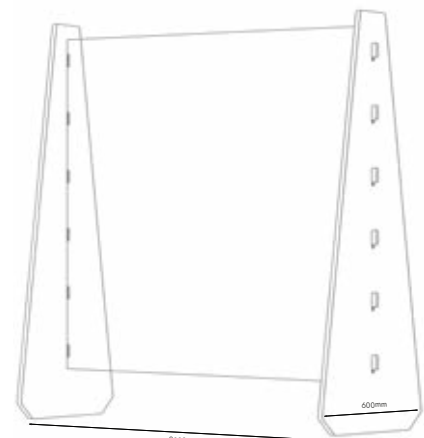

www.soundspace.solutions

soundspace®

SPACE | SCREEN

- SOUND ABSORBING ACOUSTIC DESK DIVIDER WITH 6mm PROTECTIVE VISION PANEL AND CABLE MANAGEMENT SPACE
- LIGHT-WEIGHT AND EASY TO INSTALL, YET STRONG AND DURABLE
- EASY TO CLEAN VISION PANEL, NON ABSORBANT ACOUSTIC PANEL
- ACOUSTIC PANELS MADE FROM LOW VOC MATERIALS - 100% POLYESTER FIBRE MADE WITHOUT CHEMICAL BINDERS
 - AVAILABLE IN 12 COLOURS
 - MINIMUM 60% RECYCLED PLASTIC BOTTLES
 - LONG-TERM STABILITY AND PERFORMANCE
 - SAFE, NON-TOXIC, NON-IRRITANT AND NON-ALLERGENIC
- IDEAL FOR EDUCATIONAL AND COMMERCIAL INTERIORS TO HELP WITH PHYSICAL DISTANCING REQUIREMENTS
- ACOUSTIC PINBOARD ALLOWING INDIVIDUALS TO PERSONALISE THEIR SPACE

Design : Quad

Design : Disc

Design : Tilt

Space|Screen Solo
DEPTH 600mm | HEIGHT 600mm
WIDTHS 1000mm | 1200mm | 1400mm | 1600mm | 1800mm

Design : Quad DUO

Design : Disc DUO

Design : Tilt DUO

Space|Screen Duo
DEPTH 1200mm | HEIGHT 600mm
WIDTHS 1000mm | 1200mm | 1400mm | 1600mm | 1800mm

Design : Space | Screen XL-1

Design : Space | Screen XL-1.5

Design : Space | Screen XL-2

Space|Screen XL
DEPTH at BASE 400mm / 600mm | HEIGHT 2350mm
WIDTHS 1000mm | 1500mm | 2000mm

+44 (0) 203 773 2307

info@soundspace.solutions