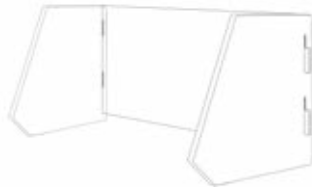

soundspace®

S P A C E | S C R E E N

Create your own safe space with Space | Screen; a personal divider that gives visibility and acoustic comfort while providing a quiet and sheltered desk space.

Available in 12 colours and three styles as well as customised options; Space | Screen is an innovative acoustic solution for safety, privacy and workplace distancing.

+44 (0) 203 773 2307

info@soundspace.solutions

www.soundspace.solutions