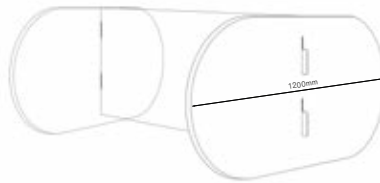

Design : Quad

Design : Disc

Design : Tilt

Space|Screen Solo
DEPTH 600mm | HEIGHT 600mm
WIDTHS 1000mm | 1200mm | 1400mm | 1600mm | 1800mm

Design : Quad DUO

Design : Disc DUO

Design : Tilt DUO

Space|Screen Duo
DEPTH 1200mm | HEIGHT 600mm
WIDTHS 1000mm | 1200mm | 1400mm | 1600mm | 1800mm

Design : Space | Screen XL-1

Design : Space | Screen XL-1.5

Design : Space | Screen XL-2

Space|Screen XL
DEPTH at BASE 400mm / 600mm | HEIGHT 2350mm
WIDTHS 1000mm | 1500mm | 2000mm

+44 (0) 203 773 2307

info@soundspace.solutions