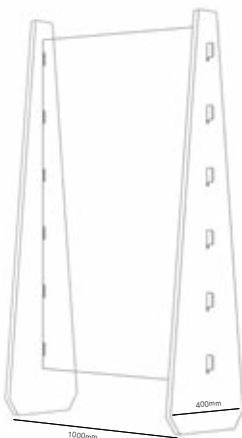

Design : Quad

Design : Disc

Design : Tilt

Space|Screen Solo
DEPTH 600mm | HEIGHT 600mm
WIDTHS 1000mm | 1200mm | 1400mm | 1600mm | 1800mm

Design : Quad DUO

Design : Disc DUO

Design : Tilt DUO

Space|Screen Duo
DEPTH 1200mm | HEIGHT 600mm
WIDTHS 1000mm | 1200mm | 1400mm | 1600mm | 1800mm

Design : Space | Screen XL-1

Design : Space | Screen XL-1.5

Design : Space | Screen XL-2

Space|Screen XL
DEPTH at BASE 400mm / 600mm | HEIGHT 2350mm
WIDTHS 1000mm | 1500mm | 2000mm

+44 (0) 203 773 2307

info@soundspace.solutions