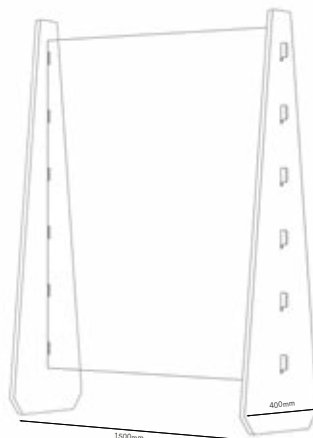

Design : Quad

Design : Disc

Design : Tilt

Space|Screen Solo
DEPTH 600mm | HEIGHT 600mm
WIDTHS 1000mm | 1200mm | 1400mm | 1600mm | 1800mm

Design : Quad DUO

Design : Disc DUO

Design : Tilt DUO

Space|Screen Duo
DEPTH 1200mm | HEIGHT 600mm
WIDTHS 1000mm | 1200mm | 1400mm | 1600mm | 1800mm

Design : Space | Screen XL-1

Design : Space | Screen XL-1.5

Design : Space | Screen XL-2

Space|Screen XL
DEPTH at BASE 400mm / 600mm | HEIGHT 2350mm
WIDTHS 1000mm | 1500mm | 2000mm

+44 (0) 203 773 2307

info@soundspace.solutions