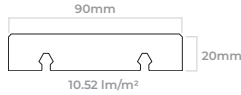

18 Months +

4 Years +

Ageing scale depending on maintenance & exposure

FORM

Stock Item - Contact us for board length availability

- ▶ Thermo-treated Iroko
- ▶ Flat profile
- ▶ Clear grade premium
- ▶ Pre-grooved for compatibility with the Grad 'hidden-fix' system
- ▶ Joist centres for domestic use: **45cm max**
- ▶ Standard gap between boards: 5mm
- ▶ Compatible Grad rails:
 - PR 24 (90)
 - Flat Rail (90)