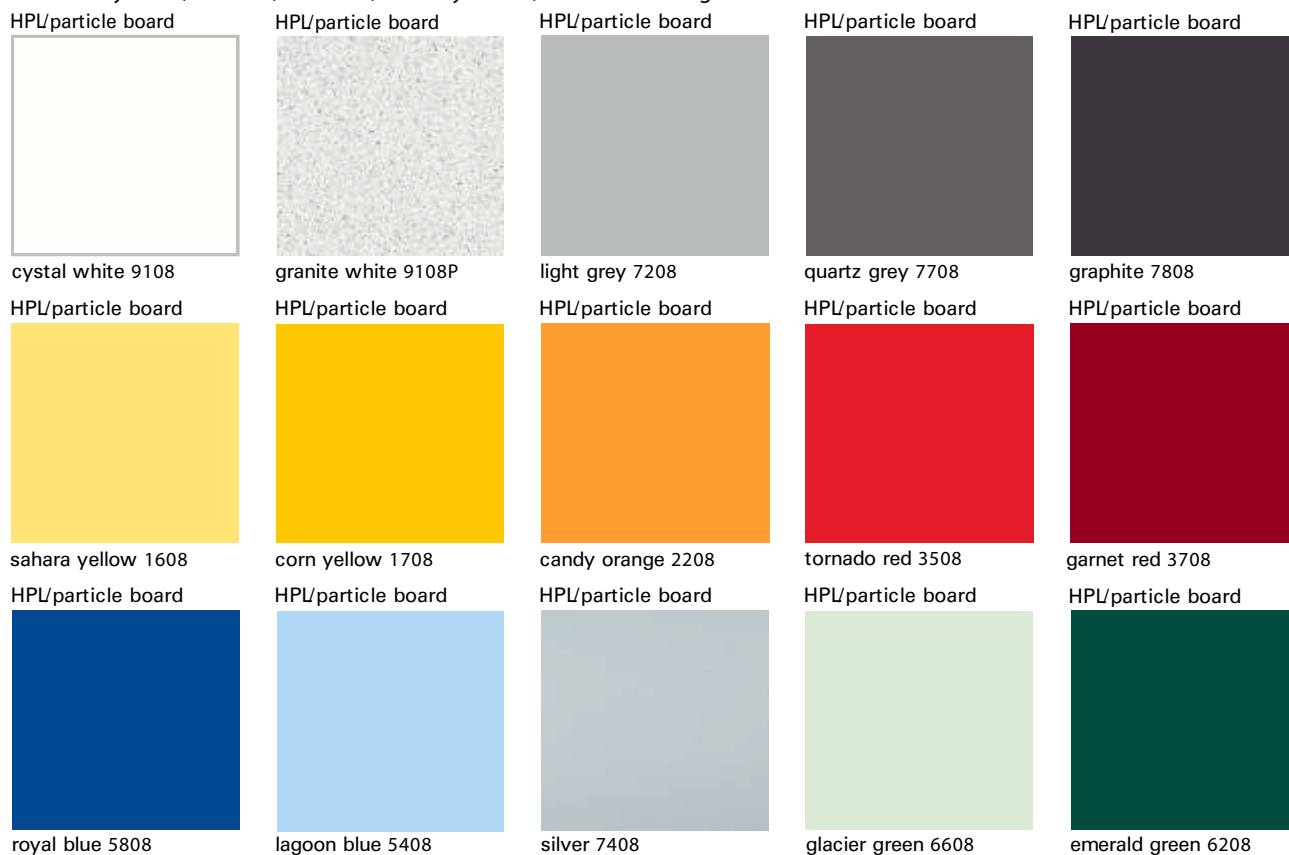

OBJECT | range of colours (valid from 01.02.2008)

Cubicle systems, doors, lockers, vanity units, bench seating and shelves:

<sup>1)</sup> Bambino products as well    <sup>2)</sup> only for Bambino products    <sup>3)</sup> only profiles, hinges, furniture, supporting legs and accessories

The above shown colors only apply to products from the KEMMLIT® OBJECT range and may differ slightly from the original colour due to typographic reasons. Please note that there are separate BASIC-, cell-, and NOXX-colour ranges. For further information please visit our website at [www.kemmlit.com](http://www.kemmlit.com).