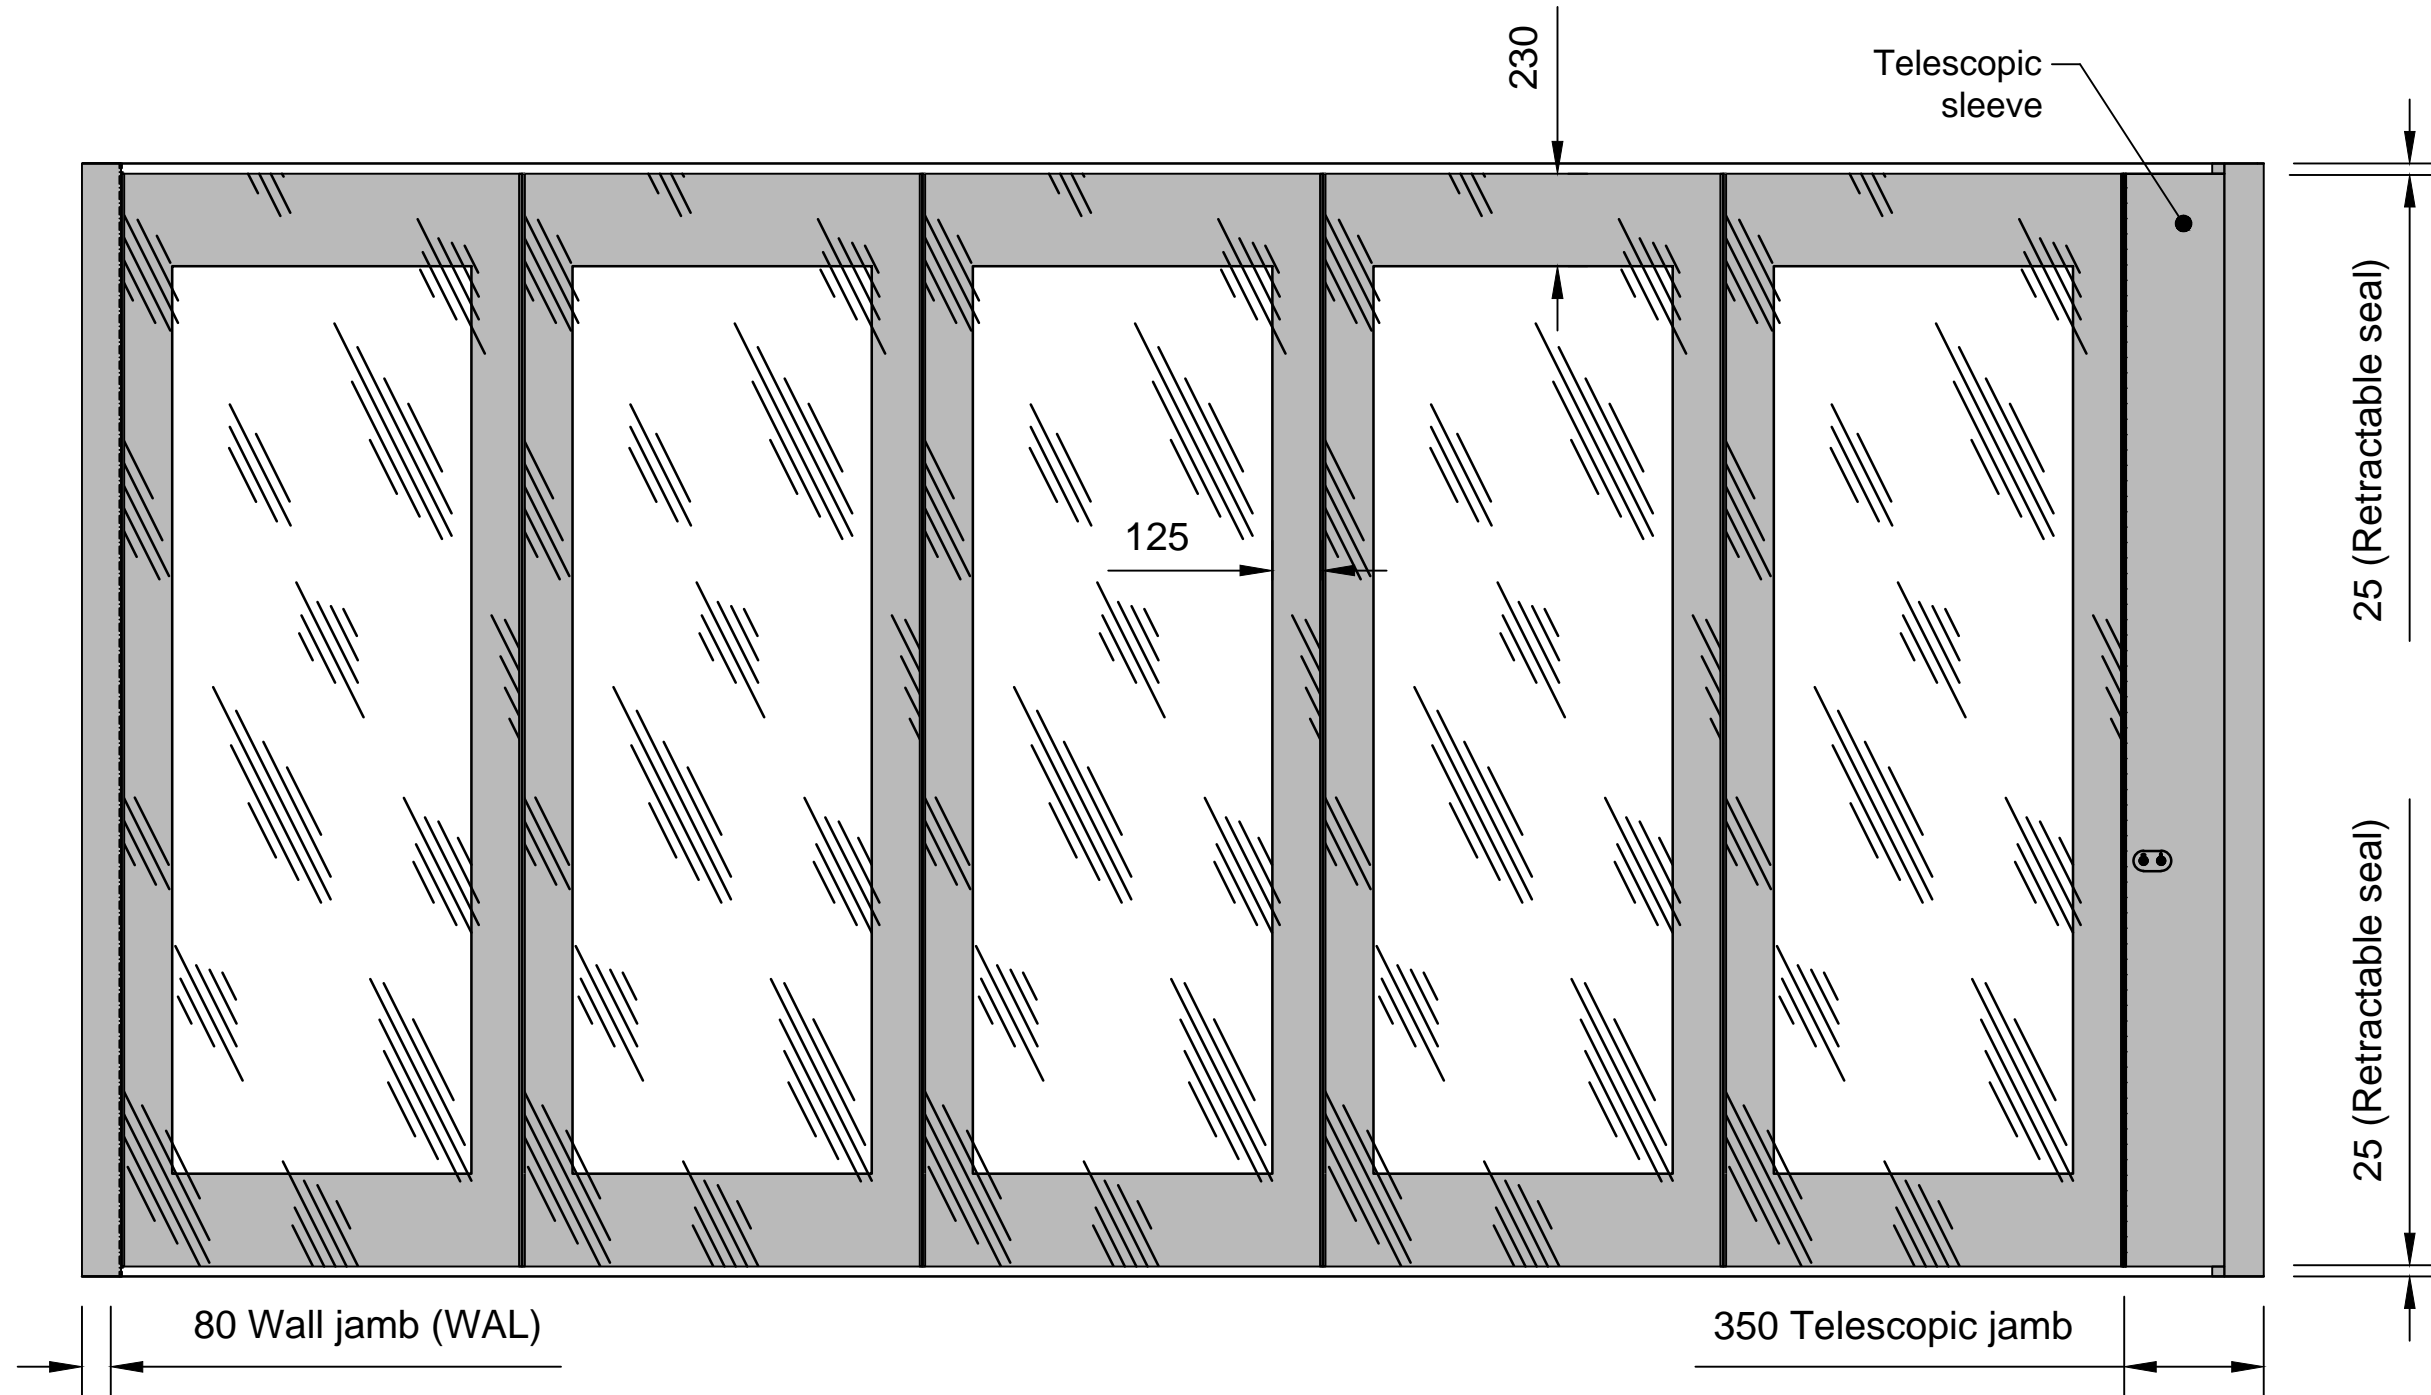

ELEVATION - TYPE RG PLUS GLAZED ACOUSTIC WALL (MANUAL OPERATION)

M O V A W A L L
Movawall Systems Ltd
Tel : +44 (0) 20 8391 8790
www.movawall.co.uk
E-Mail : Sales@movawall.co.uk
DRG. NO.: SL - 112