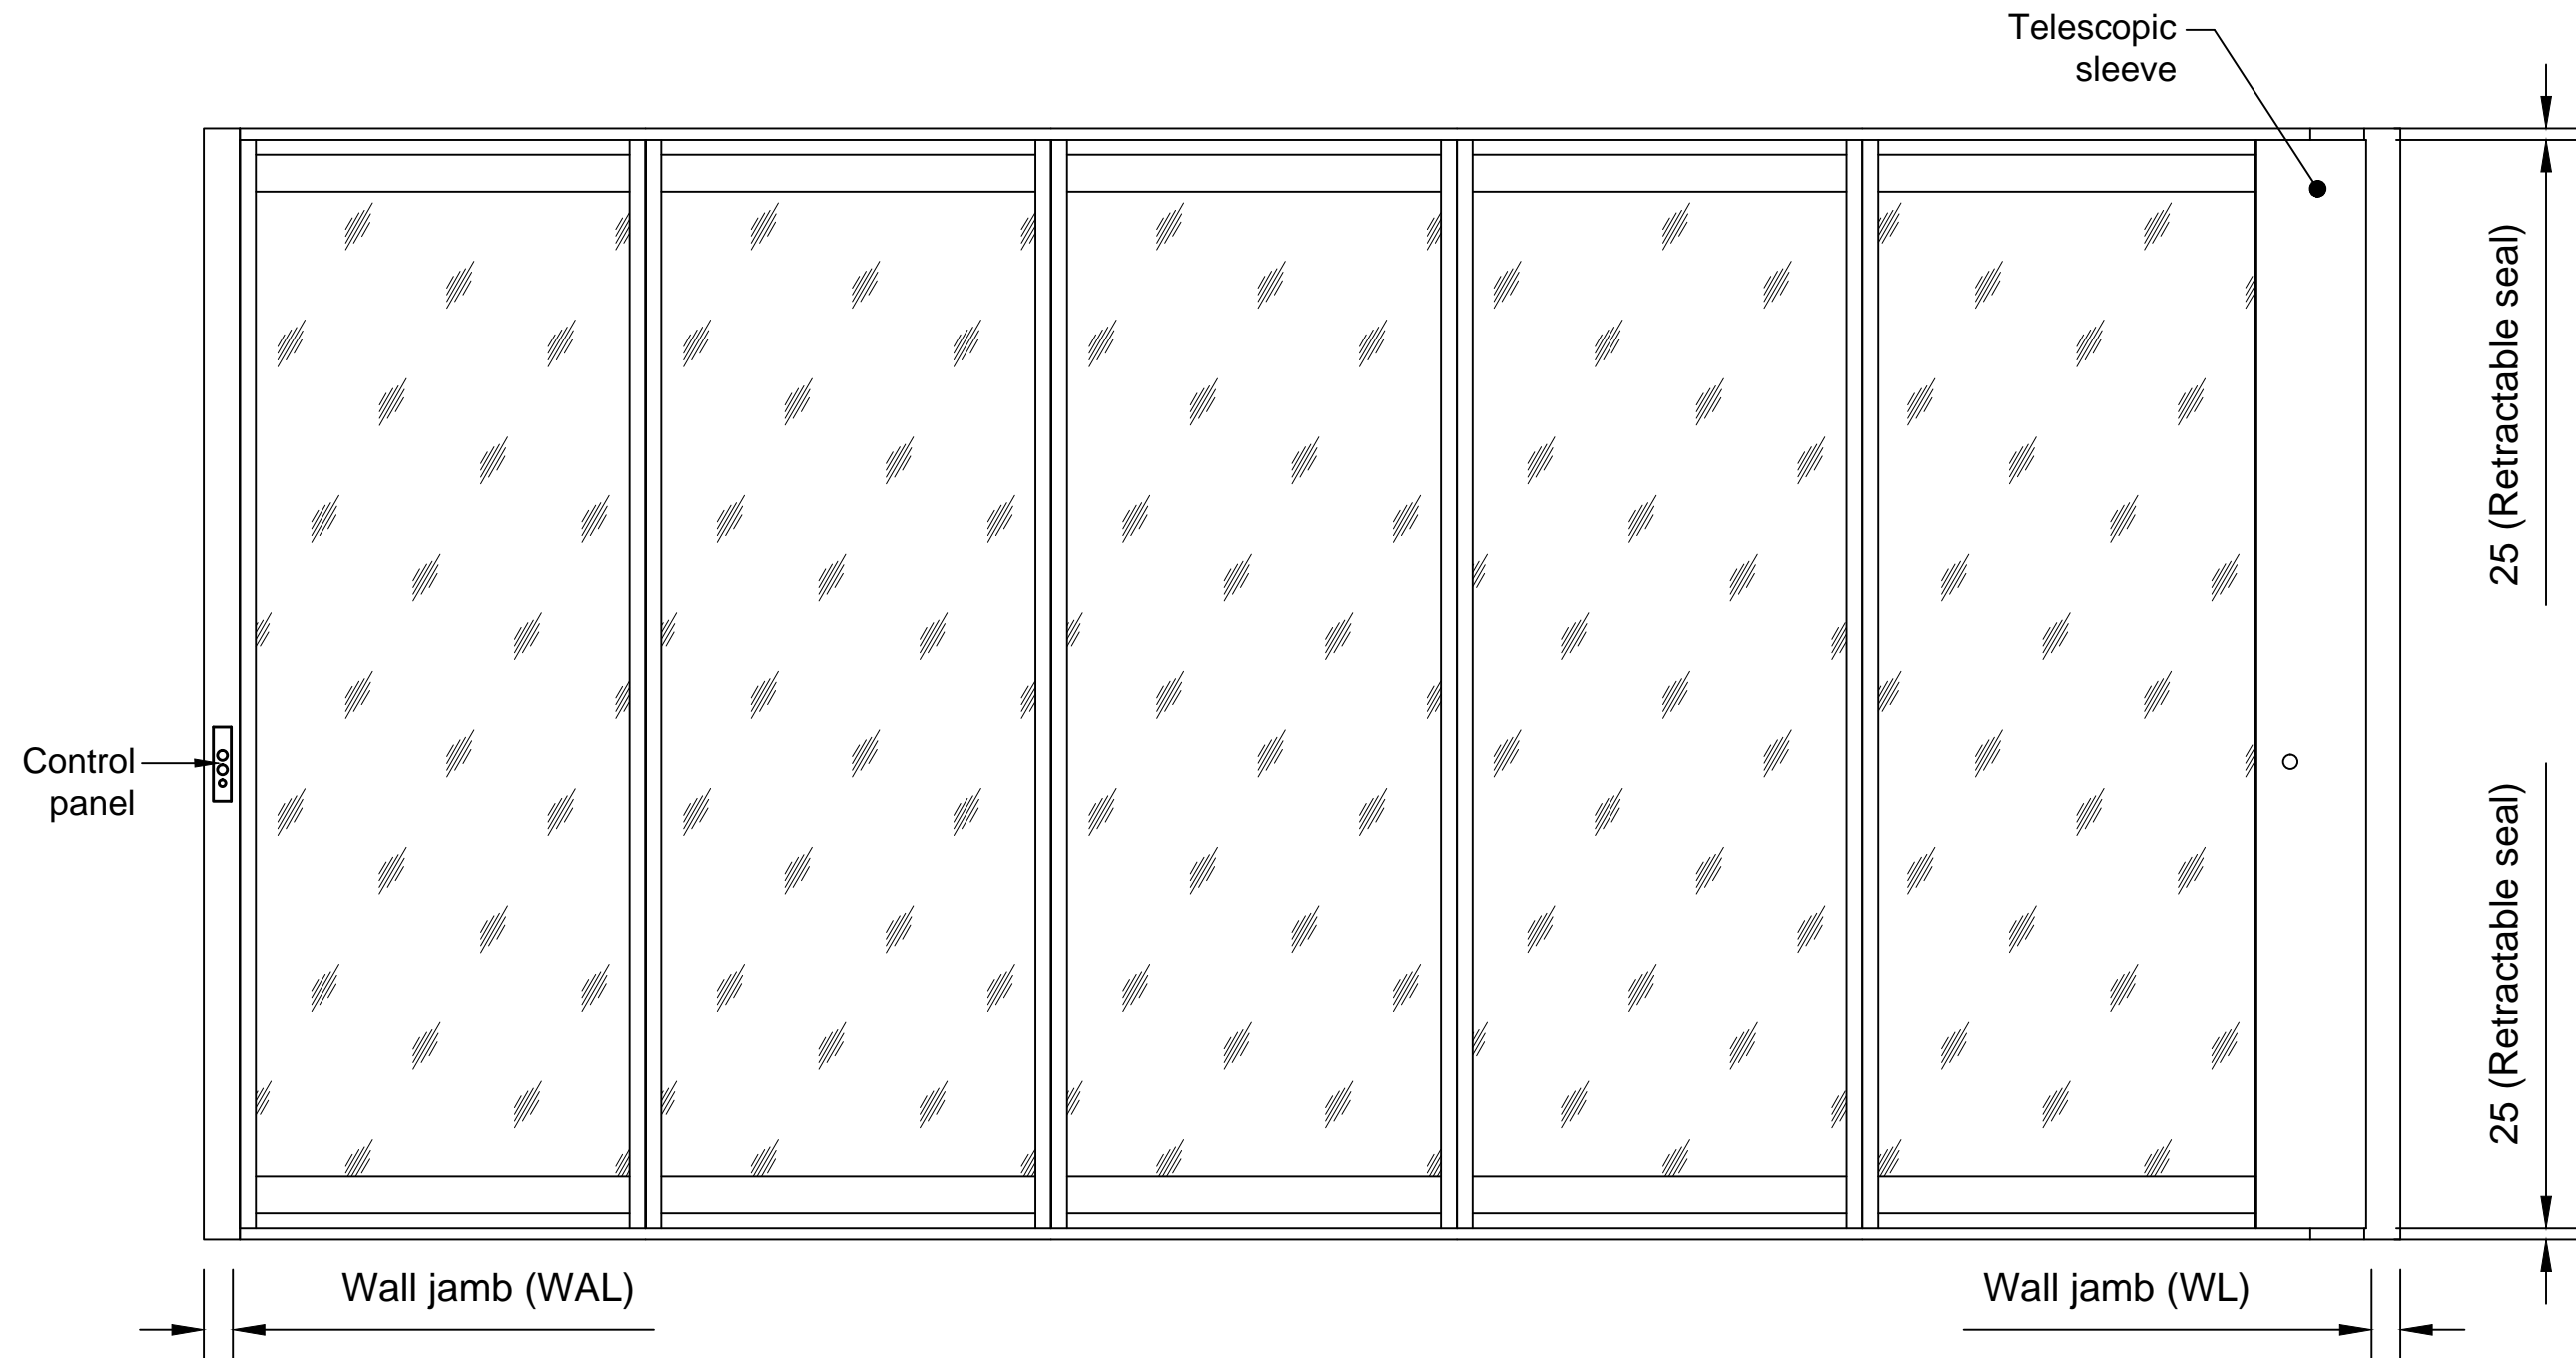

ELEVATION - TYPE G100 GLAZED ACOUSTIC WALL

M O V A W A L L
Movawall Systems Ltd
Tel : +44 (0) 20 8391 8790
www.movawall.co.uk
E-Mail : Sales@movawall.co.uk
DRG. NO.: SL - 109