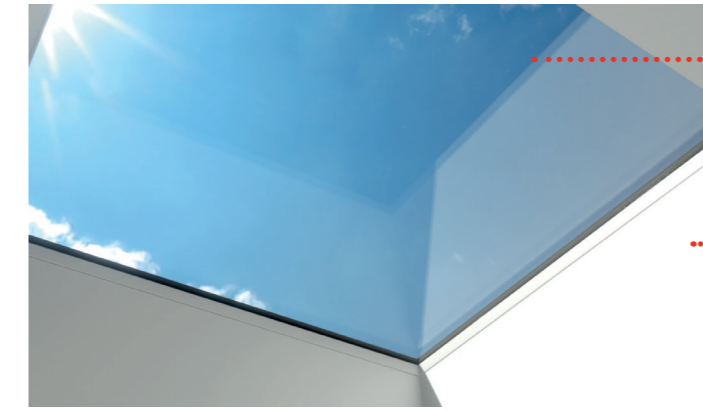

Tinted laminated glass options

Luma is available with neutral or tinted glass. Tinted glass still allows the light to flood in but reduces uncomfortable glare when the sun hits the glass.

Secured from the inside

Exclusive to Luma

The only flat rooflight which is fixed from the inside for added security.