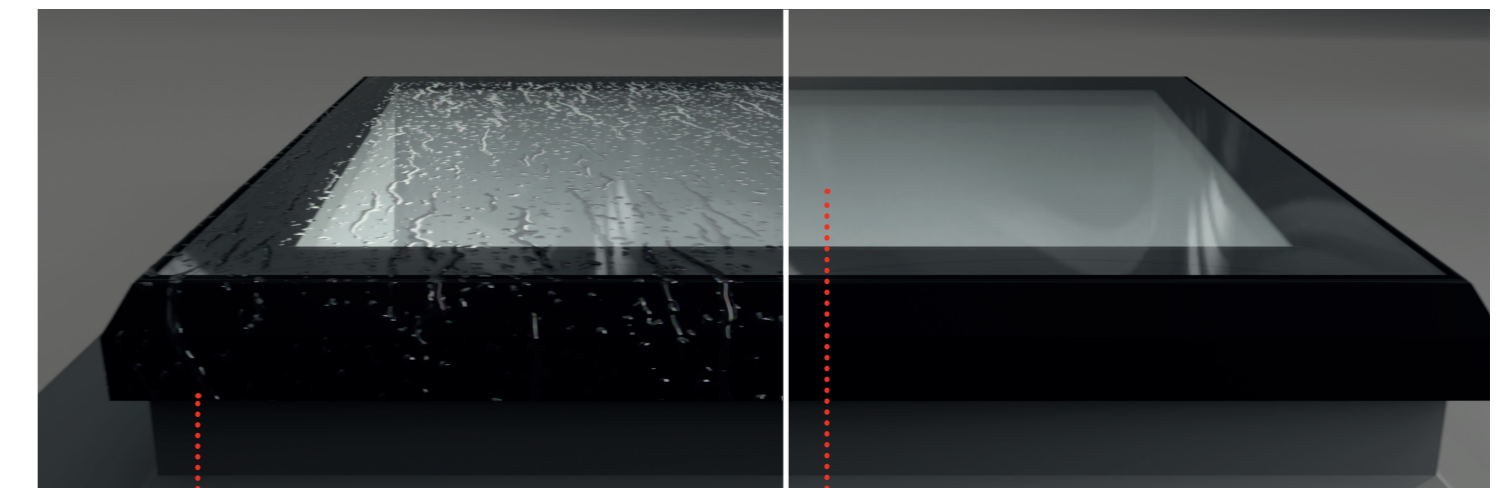

Transforming rooms into vibrant living spaces

It's no secret that exposure to natural light can do wonders for your physical and mental health. Daylight lifts your mood, makes you feel motivated, improves your productivity and helps you to sleep better. So, with all those benefits, doesn't it make sense to bring more daylight into your home? With Luma flat rooflights, you can.

Luma flat rooflights are elevated, fixed shut, flat roof windows with a sleek and contemporary look. And, unlike roof

lanterns, there are no bars across the glass to interrupt your view of the sky or cast shadows across your room. They're the perfect way to flood your home with natural light.

So, whether you're planning a new flat roof extension or want to breathe life into an existing one, adding Luma flat rooflights will totally transform the space.