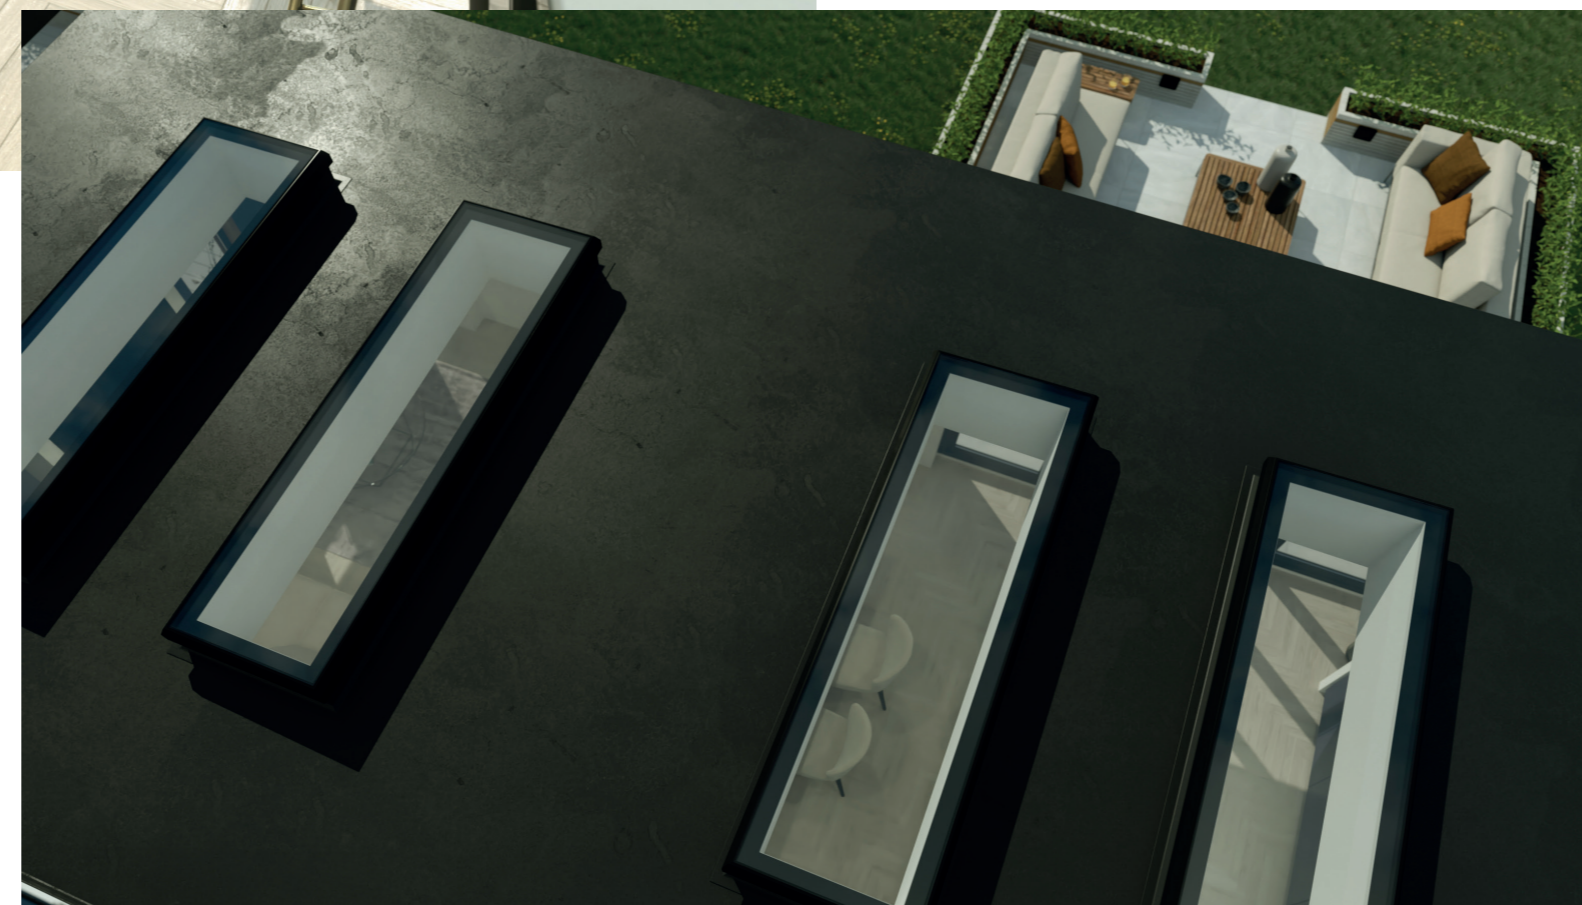

Transforming rooms into vibrant living spaces

It's no secret that exposure to natural light can do wonders for your physical and mental health. Daylight lifts your mood, makes you feel motivated, improves your productivity and helps you to sleep better. So, with all those benefits, doesn't it make sense to bring more daylight into your home? With Luma flat rooflights, you can.

Luma flat rooflights are elevated, fixed shut, flat roof windows with a sleek and contemporary look. And, unlike roof

lanterns, there are no bars across the glass to interrupt your view of the sky or cast shadows across your room. They're the perfect way to flood your home with natural light.

So, whether you're planning a new flat roof extension or want to breathe life into an existing one, adding Luma flat rooflights will totally transform the space.