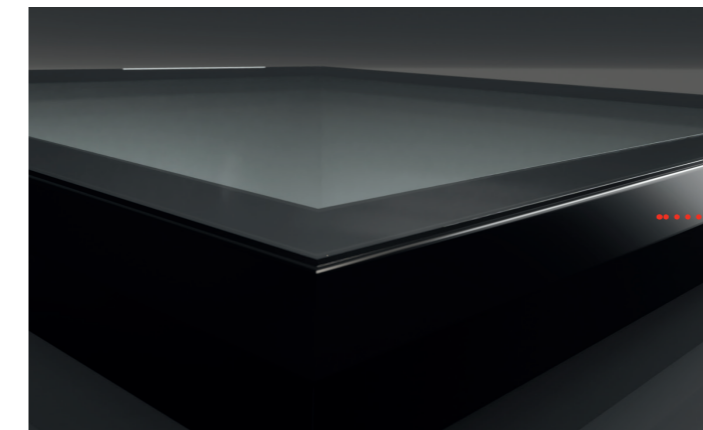

Luma flat rooflights at a glance

Rigid slimline aluminium profile
The visible framework is minimised, and daylight is maximised.

Secured from the inside
Fixed from the inside for added security.

Double or Triple glazed options
Laminated high performance self-cleaning glass.

Exclusive to Luma

The only flat rooflight which is fixed from the inside for added security.

Slimline modern profile with sleek seamless glazing

Exclusive to Luma

Luma's sleek aluminium frame and unique glazing tape mean there are no chunky frames or painted borders. And there are no bars across the glass to impede your view either. The inside is beautifully finished with a PVC plasterboard trim. The result is minimal framework and maximum daylight.