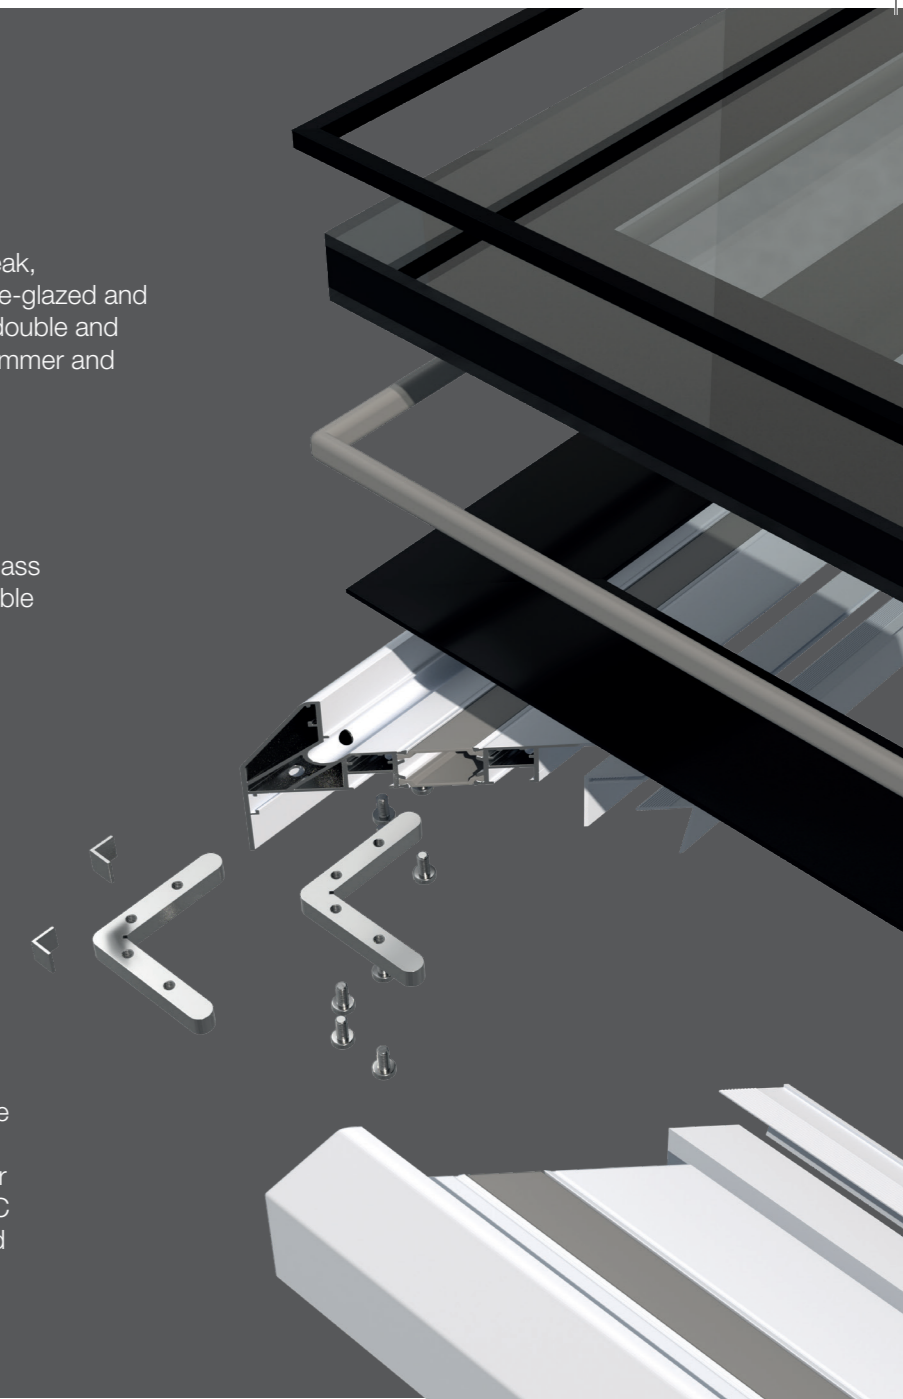

Luma flat rooflights at a glance

Rigid slimline aluminium profile
The visible framework is minimised, and daylight is maximised.

Secured from the inside
Fixed from the inside for added security.

Double or Triple glazed options
Laminated high performance self-cleaning glass.

Exclusive to Luma

The only flat rooflight which is fixed from the inside for added security.

Slimline modern profile with sleek seamless glazing

Exclusive to Luma

Luma's sleek aluminium frame and unique glazing tape mean there are no chunky frames or painted borders. And there are no bars across the glass to impede your view either. The inside is beautifully finished with a PVC plasterboard trim. The result is minimal framework and maximum daylight.

Luma flat rooflights are elevated, fixed shut, flat roof windows with a sleek and contemporary look. And, unlike roof

lanterns, there are no bars across the glass to interrupt your view of the sky or cast shadows across your room. They're the perfect way to flood your home with natural light.