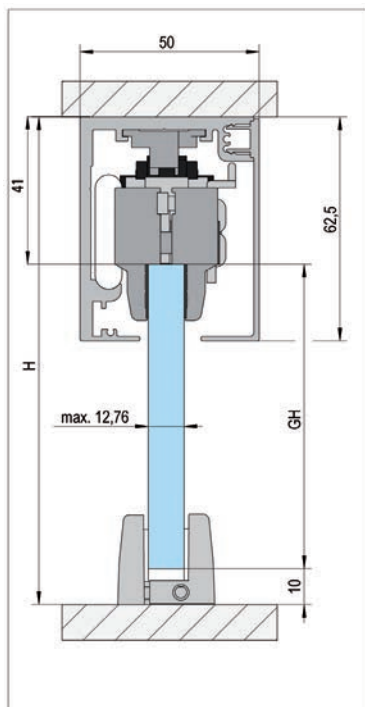

Bohle MasterTrack FT 80 Set, Ceiling Mounting, incl. damping mechanism, single door

i Glass thickness door: tempered glass 8 - 12 mm, laminated safety glass 8.76 - 12.76 mm · No glass processing required · The running track is pre-drilled. · Minimum door width 790 mm

LENGTH	FINISH	ART. NO
2000 mm	Aluminium colour E6/EV1	BO 5782021
2000 mm	Stainless steel look E4/C31	BO 5782022
2500 mm	Aluminium colour E6/EV1	BO 5782521
2500 mm	Stainless steel look E4/C31	BO 5782522
3000 mm	Aluminium colour E6/EV1	BO 5783021
3000 mm	Stainless steel look E4/C31	BO 5783022

Max. door weight 80 kg