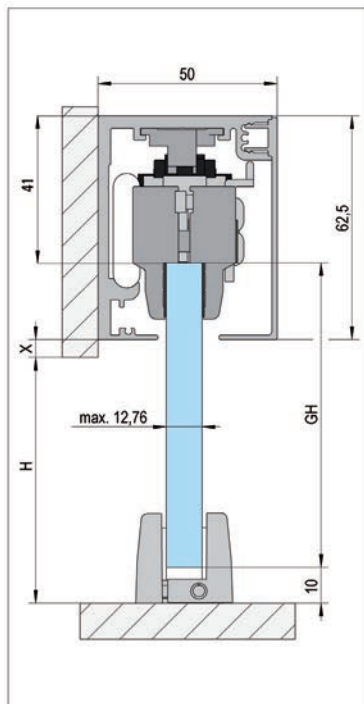

Bohle MasterTrack FT 80 Set, Wall Mounting, incl. damping mechanism, single door

i Glass thickness door: tempered glass 8 - 12 mm, laminated safety glass 8.76 - 12.76 mm · No glass processing required · The running track is pre-drilled. · Minimum door width 790 mm

LENGTH	FINISH	ART. NO
2000 mm	Aluminium colour E6/EV1	BO 5782011
2000 mm	Stainless steel look E4/C31	BO 5782012
2500 mm	Aluminium colour E6/EV1	BO 5782511
2500 mm	Stainless steel look E4/C31	BO 5782512
3000 mm	Aluminium colour E6/EV1	BO 5783011
3000 mm	Stainless steel look E4/C31	BO 5783012

Max. door weight 80 kg