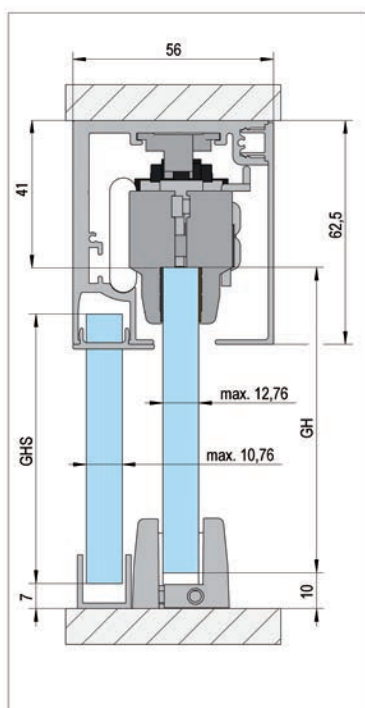

Bohle MasterTrack FT 80 Set, Ceiling Mounting with Fixed Sidelight, incl. damping mechanism

i Glass thickness door: tempered glass 8 - 12 mm, laminated safety glass 8.76 - 12.76 mm · Glass thickness fixed sidelight: tempered glass 8 - 10 mm, laminated safety glass 8.76 - 10.76 mm · No glass processing required · The running track is pre-drilled. · Minimum door width 790 mm

LENGTH	FINISH	ART. NO
2000 mm	Aluminium colour E6/EV1	BO 5782031
2000 mm	Stainless steel look E4/C31	BO 5782032
2500 mm	Aluminium colour E6/EV1	BO 5782531
2500 mm	Stainless steel look E4/C31	BO 5782532
3000 mm	Aluminium colour E6/EV1	BO 5783031
3000 mm	Stainless steel look E4/C31	BO 5783032

Max. door weight 80 kg