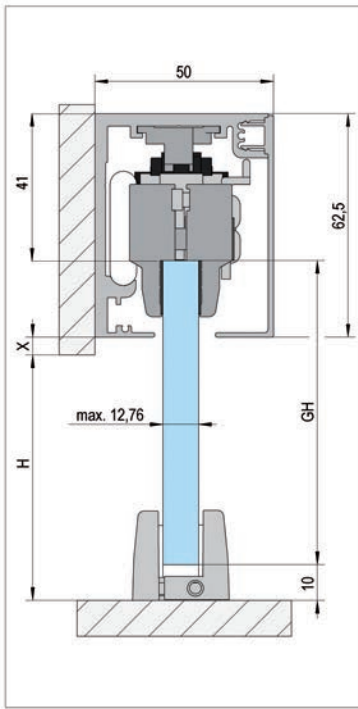

Bohle MasterTrack FT Profile Set, Wall Mounting