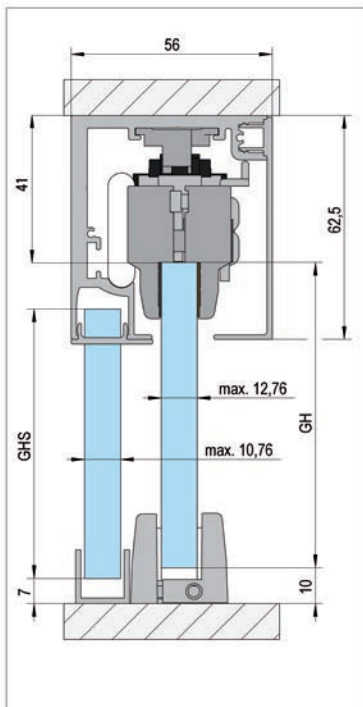

Bohle MasterTrack FT Profile Set, Ceiling Mounting with Fixed Sidelight