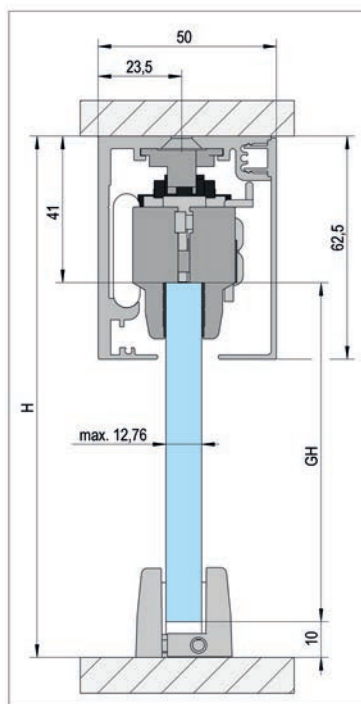

Bohle MasterTrack FT 60 Set, Ceiling Mounting, incl. damping mechanism, single door

i Glass thickness door: tempered glass 8 - 12 mm, laminated safety glass 8.76 - 12.76 mm · No glass processing required · Minimum door width 600 mm · The running track is pre-drilled.

LENGTH	FINISH	ART. NO
2000 mm	Aluminium colour E6/EV1	BO 5762021
2000 mm	Stainless steel look E4/C31	BO 5762022
2500 mm	Aluminium colour E6/EV1	BO 5762521
2500 mm	Stainless steel look E4/C31	BO 5762522

Max. door weight 60 kg