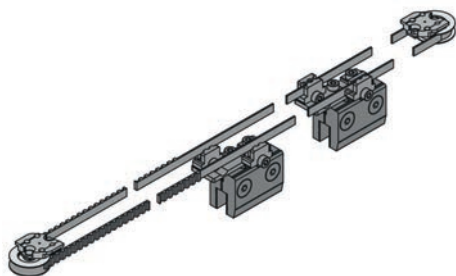

Bohle MasterTrack FT Accessory Set Synchro

DESCRIPTION	ART. NO
Suitable for all Bohle MasterTrack FT systems	BO 5700020