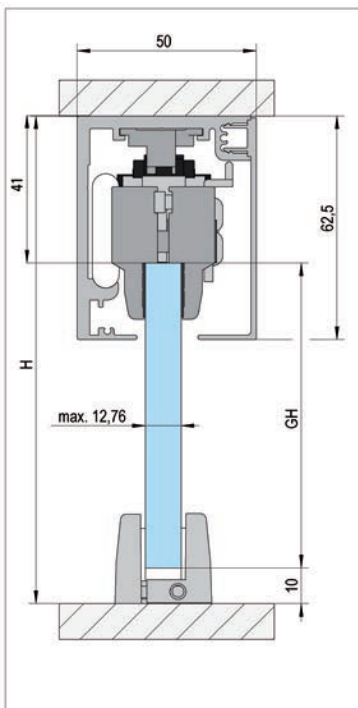

Bohle MasterTrack FT Profile Set, Ceiling Mounting