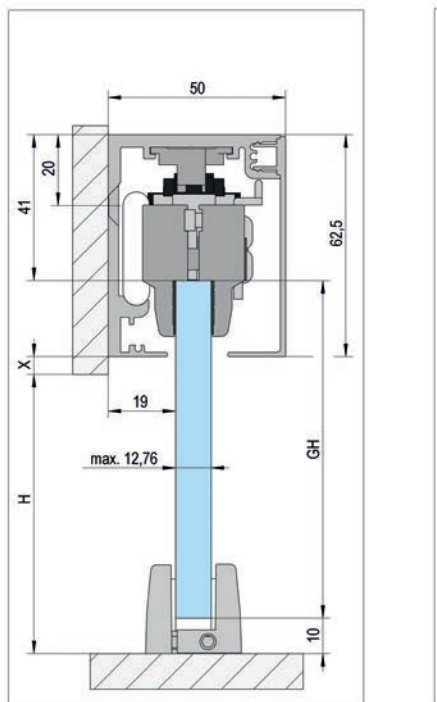

## Bohle MasterTrack FT 60 Set, Wall Mounting, incl. damping mechanism, single door

**i** Glass thickness door: tempered glass 8 - 12 mm, laminated safety glass 8.76 - 12.76 mm · No glass processing required · Minimum door width 600 mm · The running track is pre-drilled.