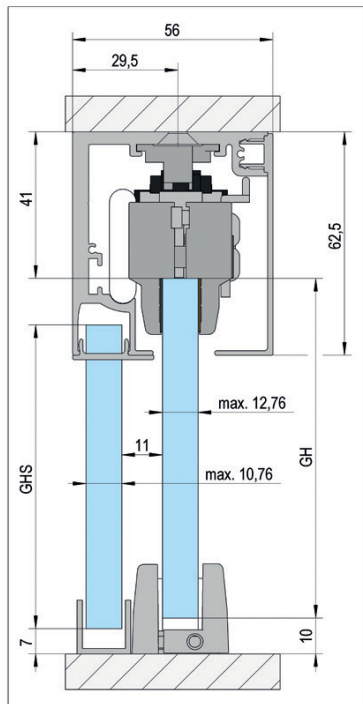

Bohle MasterTrack FT 60 Set, Ceiling Mounting with Fixed Sidelight, incl. damping mechanism

i Glass thickness door: tempered glass 8 - 12 mm, laminated safety glass 8.76 - 12.76 mm · Glass thickness fixed sidelight: tempered glass 8 - 10 mm, laminated safety glass 8.76 - 10.76 mm · No glass processing required · Minimum door width 600 mm · The running track is pre-drilled.

LENGTH	FINISH	ART. NO
2000 mm	Aluminium colour E6/EV1	BO 5762031
2000 mm	Stainless steel look E4/C31	BO 5762032
2500 mm	Aluminium colour E6/EV1	BO 5762531
2500 mm	Stainless steel look E4/C31	BO 5762532

Max. door weight 60 kg