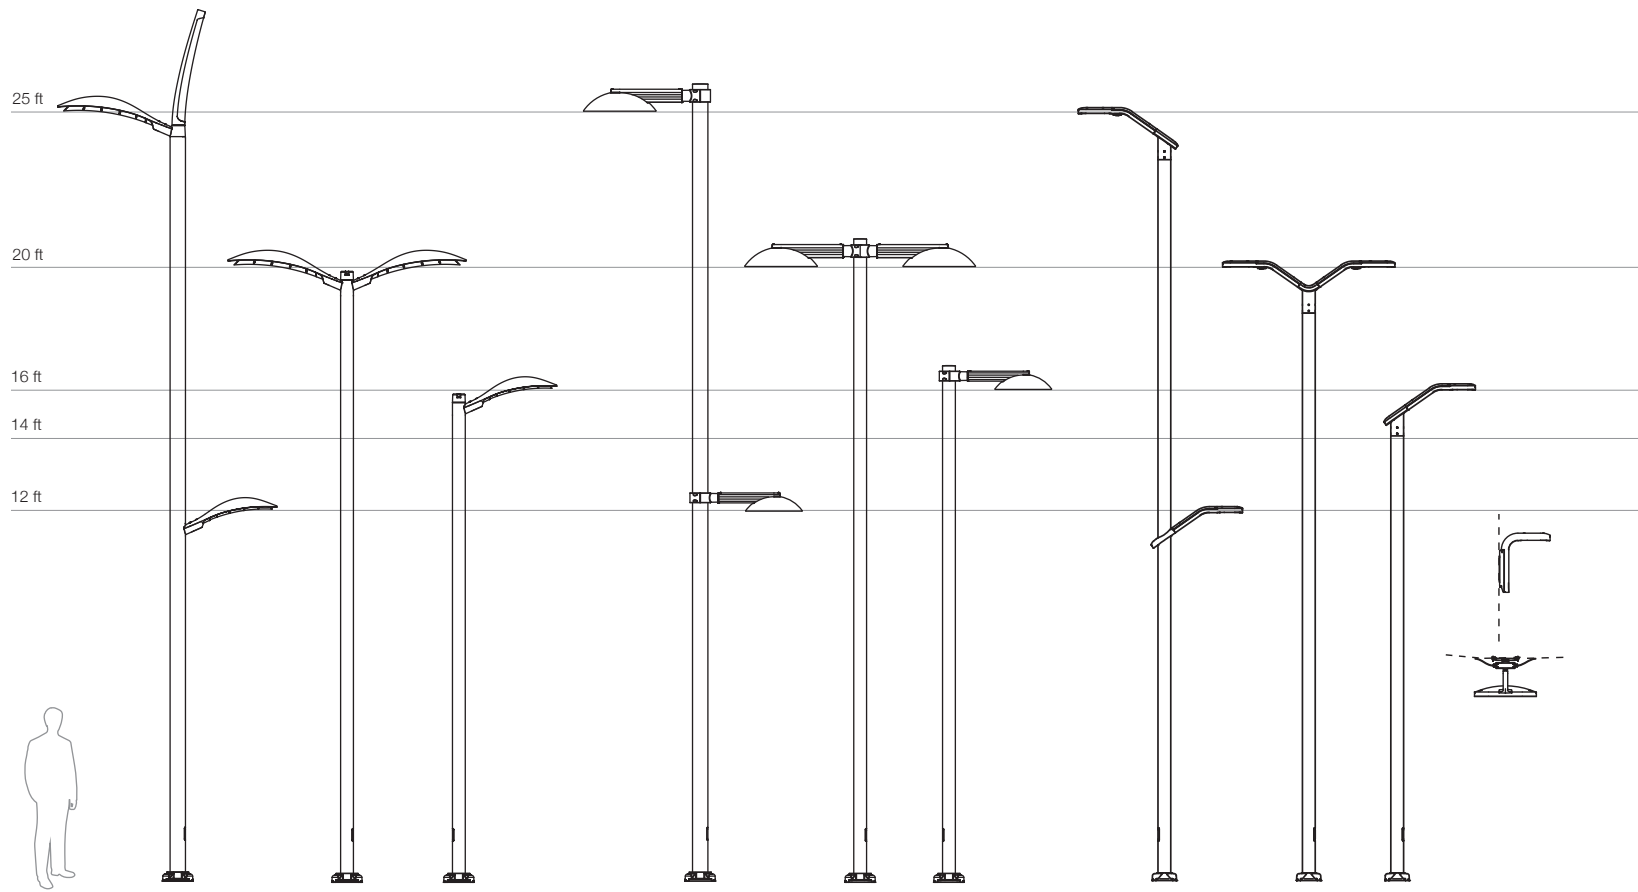

AREA (STREETSCAPE & PEDESTRIAN)

Signal
35 COLLECTION

LEO

Torres

25 ft

20 ft

16 ft

14 ft