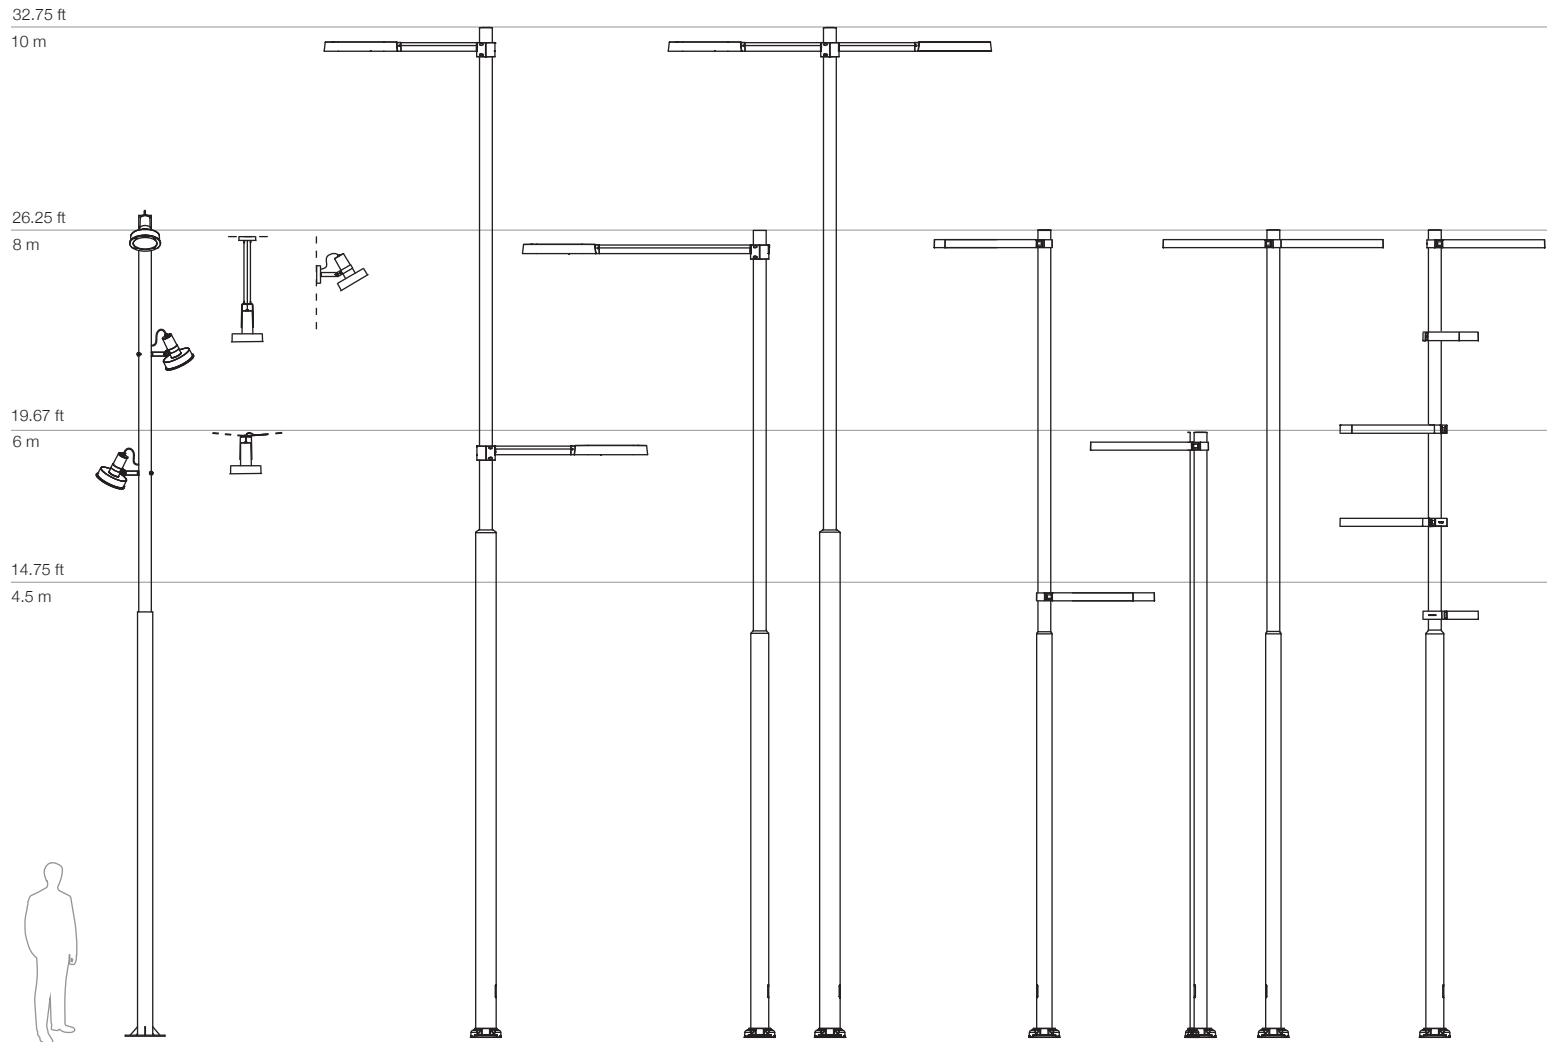

AREA (STREETSCAPE & PEDESTRIAN)

Arne
SANTA & COLE

Candela
SANTA & COLE

Rama
SANTA & COLE