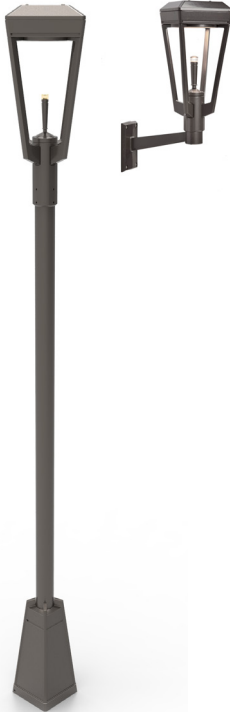

ASHBERY

Ashbery