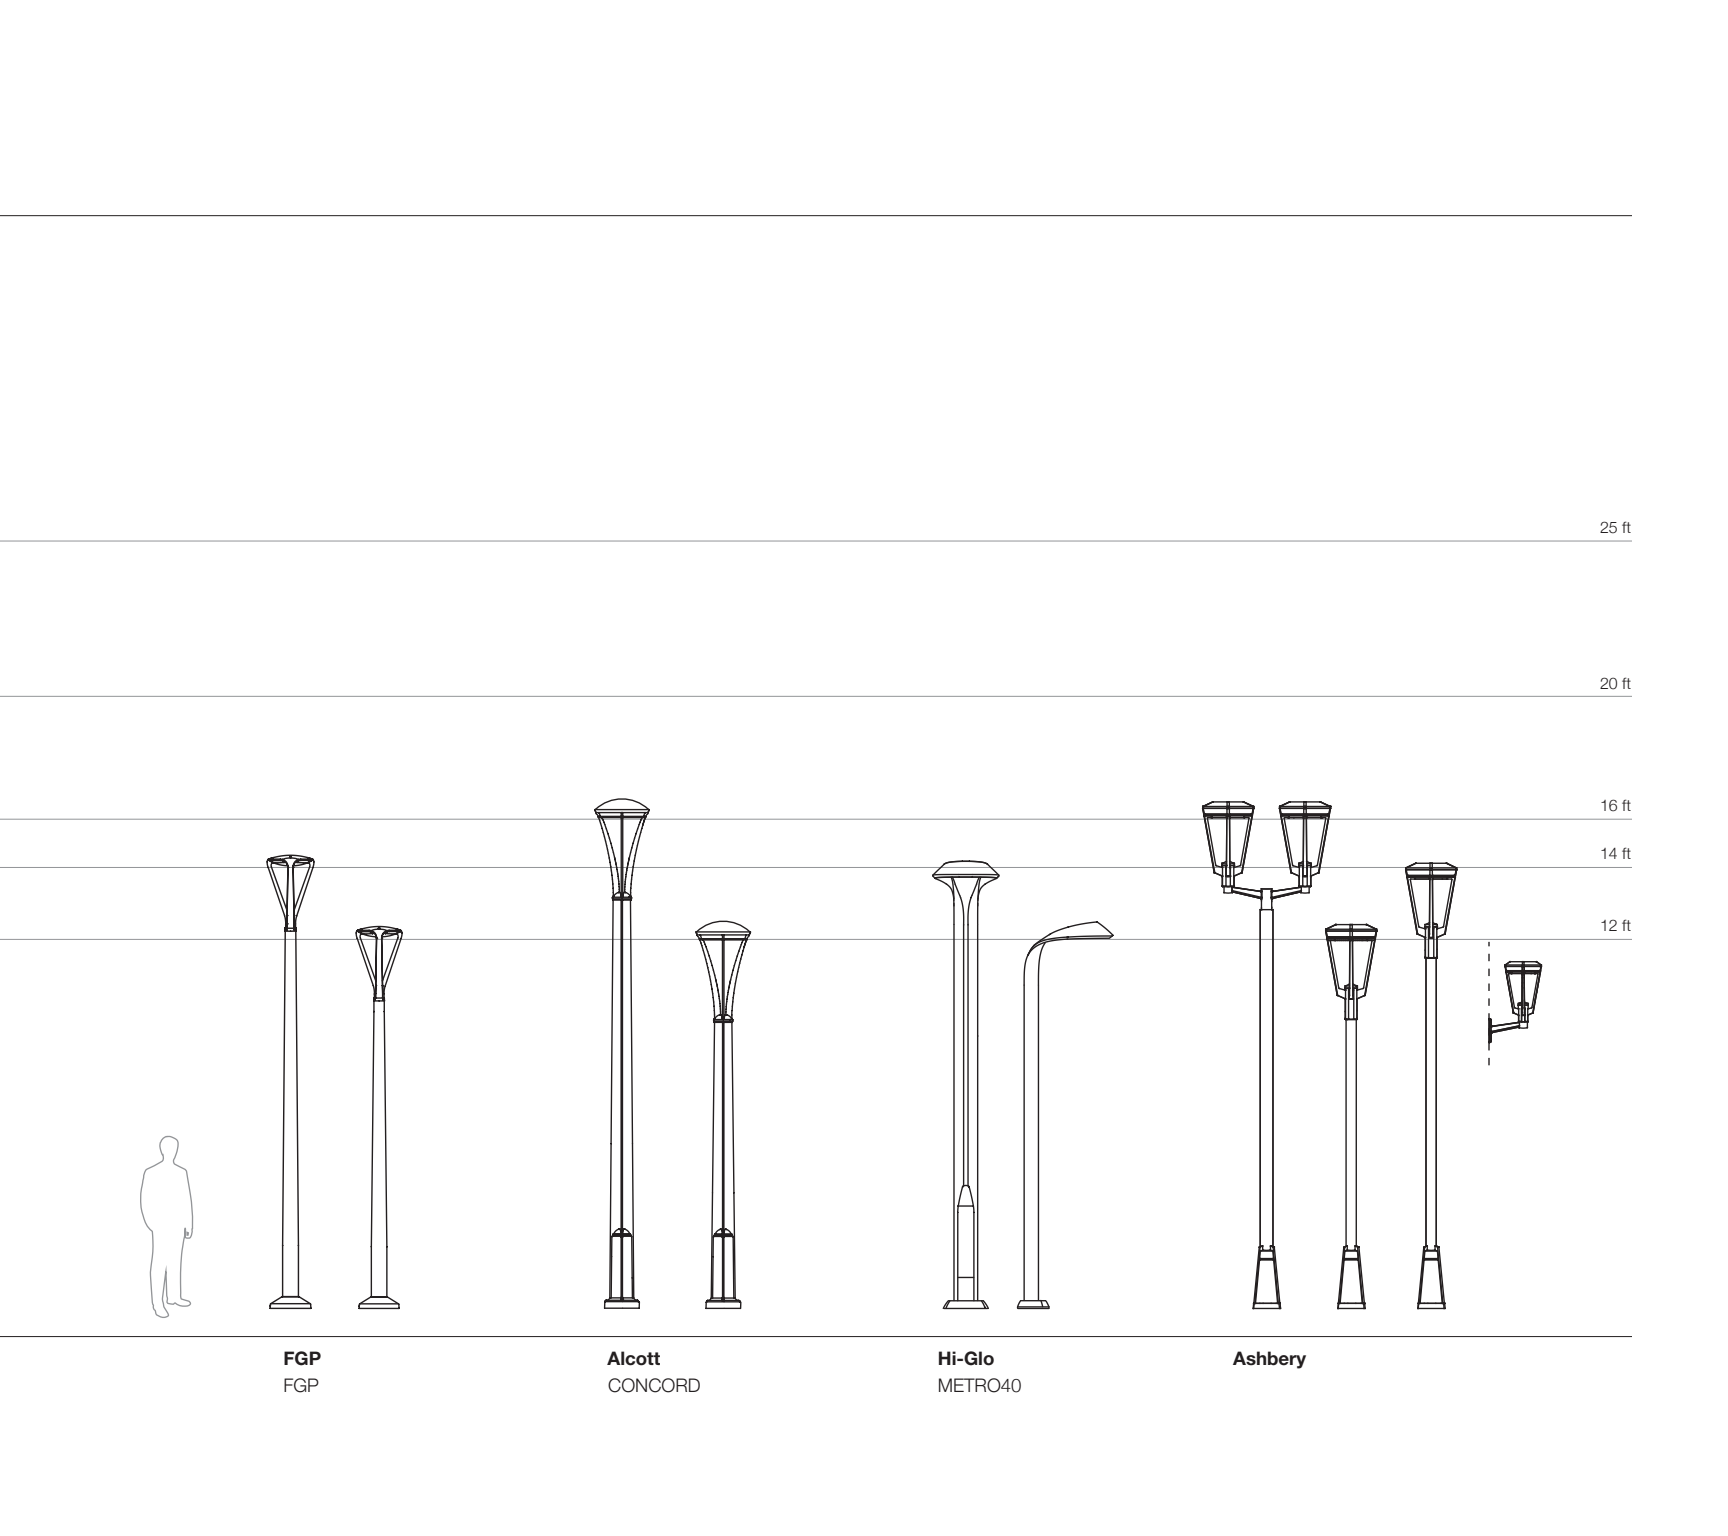

landscapeforms®

LIGHTING PORTFOLIO

THE VISUAL EXPERIENCE

Landscape Forms believes the goal of outdoor lighting is not to turn night into day, but to provide effective, appropriate, and beautiful lighting that delivers a great visual experience.

AREA (STREETSCAPE & PEDESTRIAN)

Signal
35 COLLECTION

LEO

Torres

25 ft

20 ft

16 ft

14 ft