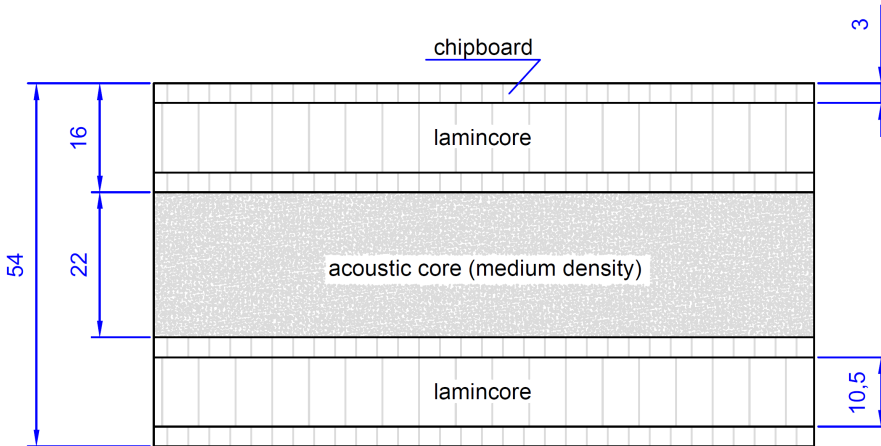

## ACOUSTIC / FIRE DOOR BLANKS

-  Easy to process: routing and edging
-  Suitable for veneering and laminating
-  Acoustic performance fully functioning single doorset
-  Fire rated
-  Maximum Stability, perfectly smooth surfaces

**LAMINESSE FireSound 40**

technical details	
Sound insulation	BS EN ISO 140-3 / 40 dB
Fire rated	BS 476 Pt. 22 - FD 30 / FD 60
Weight kg/m <sup>2</sup>	35 kg/m <sup>2</sup>
Maximum sizes	2.440 x 1.220 mm*
<b>TESTED IN SINGLE + DOUBLE LEAF CONFIGURATION WITH AND WITHOUT GLAZING</b>	