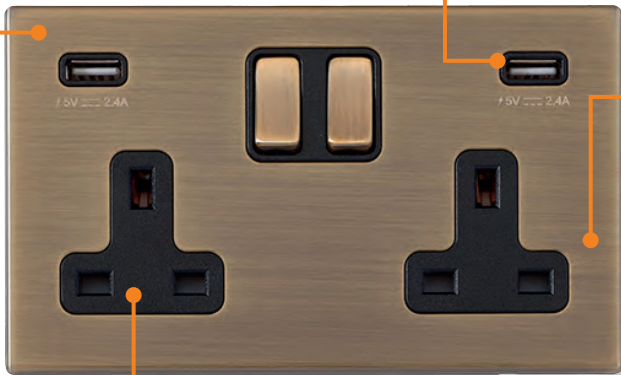

Hartland G2[®]

Stylish, slimline screwless
wiring accessories

View range online

New Slim, sleek and stylish screw-less design

- Manufactured from stainless steel with a new patented easy clipping system
- Wide range of products as standard

Concealed fixings to give screwless aesthetic

Latest 4.8A ultra fast USB Type A & Type C charging technology

Comes in seven superb finishes

Now available with Quartz Grey inserts

Grid Fix and Eurofix options also available (see separate GRID-IT and EuroFix sections)

Complete with High-quality gasket as standard

Inserts now available in the new stunning Quartz Grey finish

Screwless front plate, designed with Hamilton's patented easy clip system

Hartland G2® Range

HARTLAND G2 RANGE