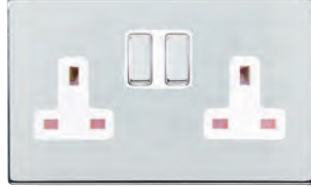

7G27 SS2 BC-W