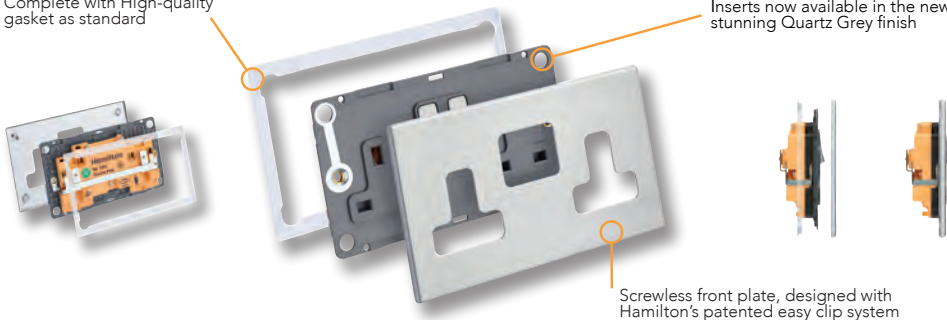

Hartland G2[®]

Stylish, slimline screwless
wiring accessories

View range online

New Slim, sleek and stylish screw-less design

- Manufactured from stainless steel with a new patented easy clipping system
- Wide range of products as standard

Concealed fixings to give screwless aesthetic

Latest 4.8A ultra fast USB Type A & Type C charging technology

Comes in seven superb finishes

Now available with Quartz Grey inserts

Grid Fix and Eurofix options also available (see separate GRID-IT and EuroFix sections)

Complete with High-quality gasket as standard

Inserts now available in the new stunning Quartz Grey finish

Screwless front plate, designed with Hamilton's patented easy clip system

Hartland G2® Range

HARTLAND G2 RANGE