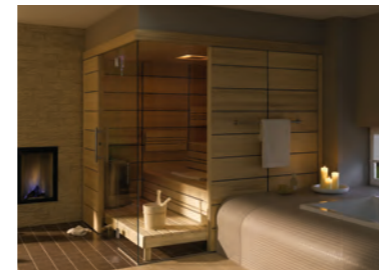

helo
GENUINE SAUNA & STEAM