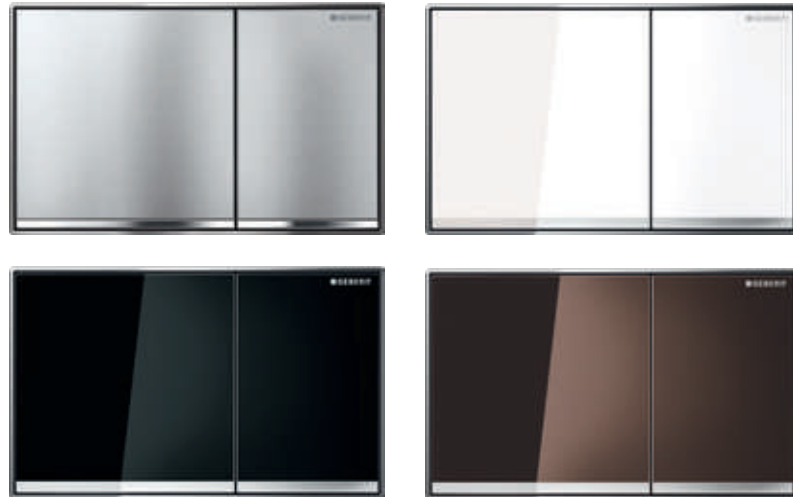

# GEBERIT SIGMA60

- Water-saving dual flush.
- Choice of glass or metal surfaces.
- Flush with the wall surface.
- Optional cover frame.
- Award-winning design.
- Selected colour options with surface coating (easy-to-clean\*).