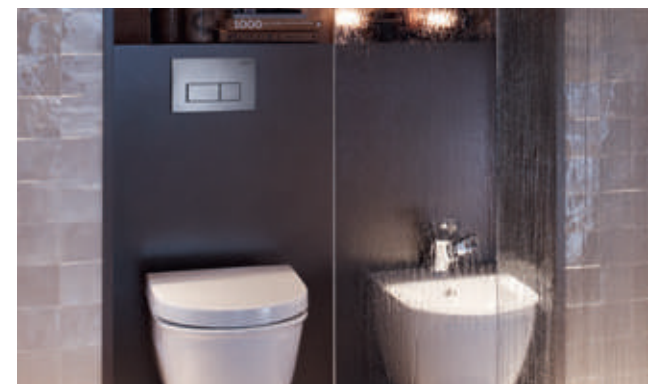

GEBERIT DELTA20

The Geberit Delta20 Dual Flush Plate is designed for use with any compatible front actuating Geberit Delta concealed cistern models.

Constructed from a tough plastic material and available in several different finish choices, this product requires a flush force of less than 20N.

Complete with a mounting frame, 2 actuator rods, as well as the fastening material required for secure and proper installation, this unit is ready for use as soon as it arrives.

It is a simple but effective way to complete any compatible toilet design with absolute ease.

GEBERIT DELTA21

→ Available in different finishes [Optional]

→ Material: Plastic

→ Front flush

→ Available in a variety of finishes including gloss chrome and white alpine

→ Flush force < 20 N

→ To view more versions of Delta visit www.geberit.co.uk

GEBERIT KAPPA FLUSH PLATES

AESTHETIC INDIVIDUAL SHAPES FOR THAT PERSONAL TOUCH

The Geberit flush plates from the Kappa series pack serious style in a compact unit. From distinctive oval buttons of the Kappa20, to the clean lines of the Kappa50, there's a style to suit every taste. Each model is offered in up to six colour variants for further personalisation.

↑ KAPPA50