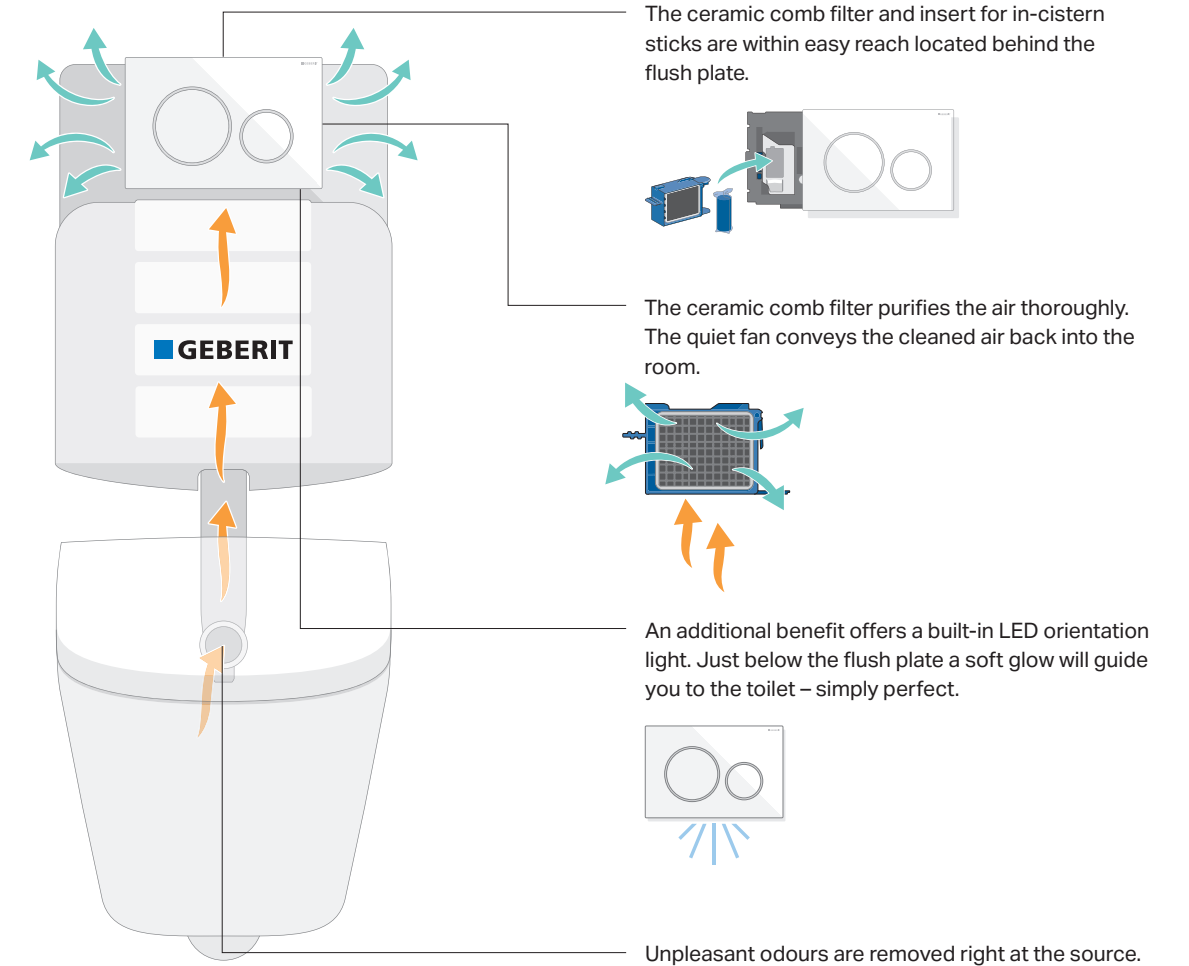

## HYGIENIC FRESHNESS FOR WEEKS

**Pull the flush plate aside, insert the stick, then close the plate.**

That's how easy it is to ensure weeks of hygienic freshness with the insert for in-cistern sticks. The optional insert is suitable for most Geberit flush plates in the Sigma range and can even be installed by a plumber at a later date. It guides the in-cistern stick down a chute to a fixed position below the surface of the water in the cistern. Once there, the stick dissolves slowly and ensures hygiene and cleanliness in every flush throughout the entire toilet ceramic appliance, as well as providing a fresh fragrance.

**1** It doesn't get any simpler than this: pull the flush plate aside. **2** Place the in-cistern stick into the insert behind the plate. **3** Close the plate and enjoy the freshness with every flush.

## Unpleasant odours in the toilet are a thing of the past.

What is long since standard over every kitchen stove can now be applied in the bathroom. An effective way to get rid of unpleasant odours. The Geberit DuoFresh module removes the bad air directly from the toilet ceramic appliance, purifies it using a ceramic honeycomb filter and then returns it to the room.

This is extremely effective, as it prevents unpleasant odours from spreading throughout the bathroom in the first place, rendering air fresheners, lighting candles, opening windows and the like completely unnecessary. Thanks to a proximity sensor, the odour extraction always switches on automatically as soon as someone sits down on the toilet. The odour extraction is therefore also a great idea for guest toilets. Benefit from additional comfort thanks to an LED orientation light and the insert for in-cistern sticks. The Geberit DuoFresh module can be easily installed in any Geberit Sigma cistern and can be combined with almost any flush plate from the Sigma range.