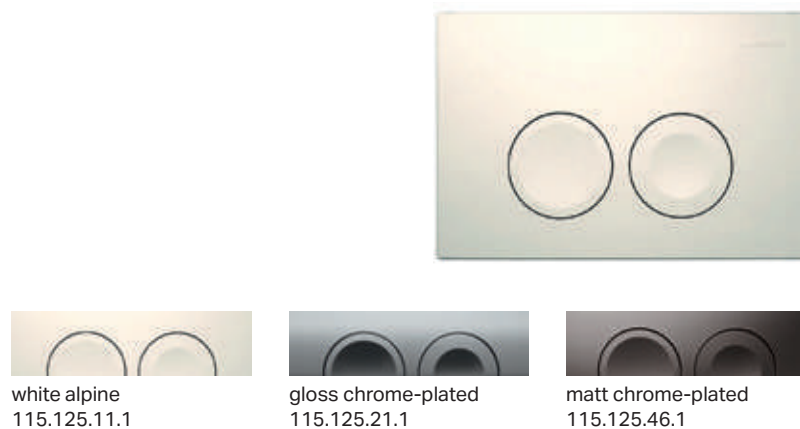

# GEBERIT DELTA21

→ Available in different finishes [Optional]

→ Material: Plastic

→ Front flush

→ Available in a variety of finishes including gloss chrome and white alpine

→ Flush force < 20 N

→ To view more versions of Delta visit [www.geberit.co.uk](http://www.geberit.co.uk)