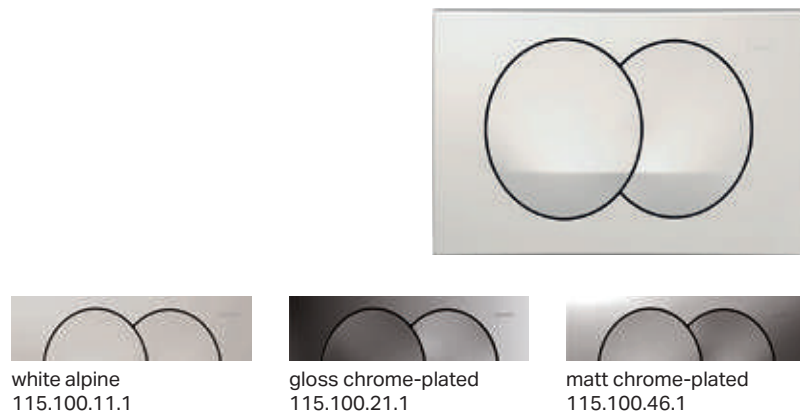

# GEBERIT DELTA21

→ Available in different finishes [Optional]

→ Material: Plastic

→ Front flush

→ Available in a variety of finishes including gloss chrome and white alpine

→ Flush force < 20 N

→ To view more versions of Delta visit [www.geberit.co.uk](http://www.geberit.co.uk)