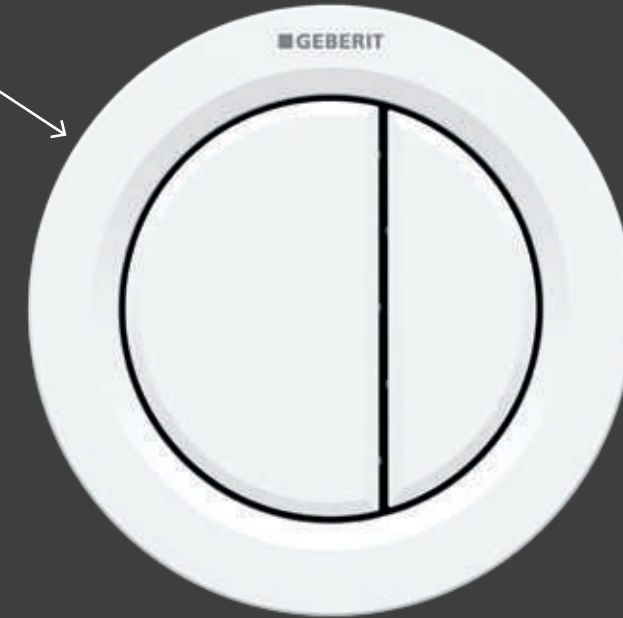

# GEBERIT REMOTE FLUSH TYPE 01

- Available in single flush or water-saving dual flush.
- Can be placed anywhere within a 1.70 m radius of the cistern.
- For furniture as well as solid and drywall construction.
- Pneumatic remote flush plate.
- Note regarding cover plates for service openings on page 92.

**83%**

Shown in actual size = 83% smaller than a Geberit flush plate Sigma01.