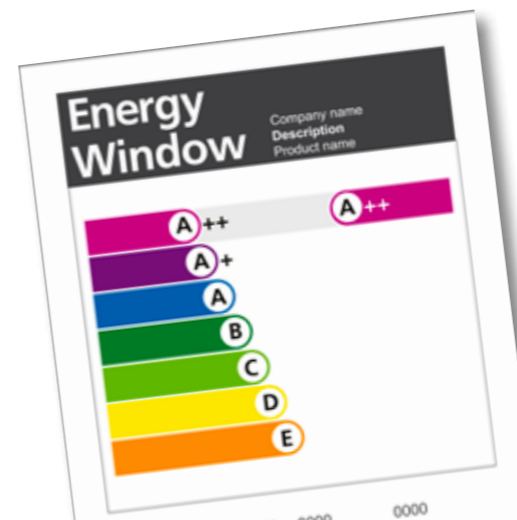

Windows that make the grade

Window Energy Ratings are a simple, clear and easily understood method of informing customers of the relative energy efficiency of a particular window. The windows are rated on an 'A++' to 'E' scale, which is consistent with other products such as lightbulbs and white goods. An 'A++' rating signifies the most energy-efficient products, a 'E' the least efficient. Current Building Regulations require a 'B' rating for replacement windows. Our windows can be designed to achieve any rating on this scale, according to your needs and budget. If you're looking for low U-values, our windows can achieve as low as 0.9 W/m²K* with Building Regulations for replacement windows requiring a U-value of 1.4 W/m²K.

*with triple-glazing and Argon gas

Comfortable homes with lower running costs

Windows have a vital role to play in conserving energy in buildings, since 10% of the heat escaping from an average home is lost through its windows.* Choosing the right combination of glazing and window frames is essential to improve the energy efficiency of your home, reduce your energy costs and, crucially, create a comfortable living environment for you and your family – all year round.

Window Energy Ratings

Windows and doors rated on an A++ to E scale

A++

a positive contribution

Any windows or door with a WER of 'A' or higher makes a positive energy contribution to your home

STRENGTH & SECURITY