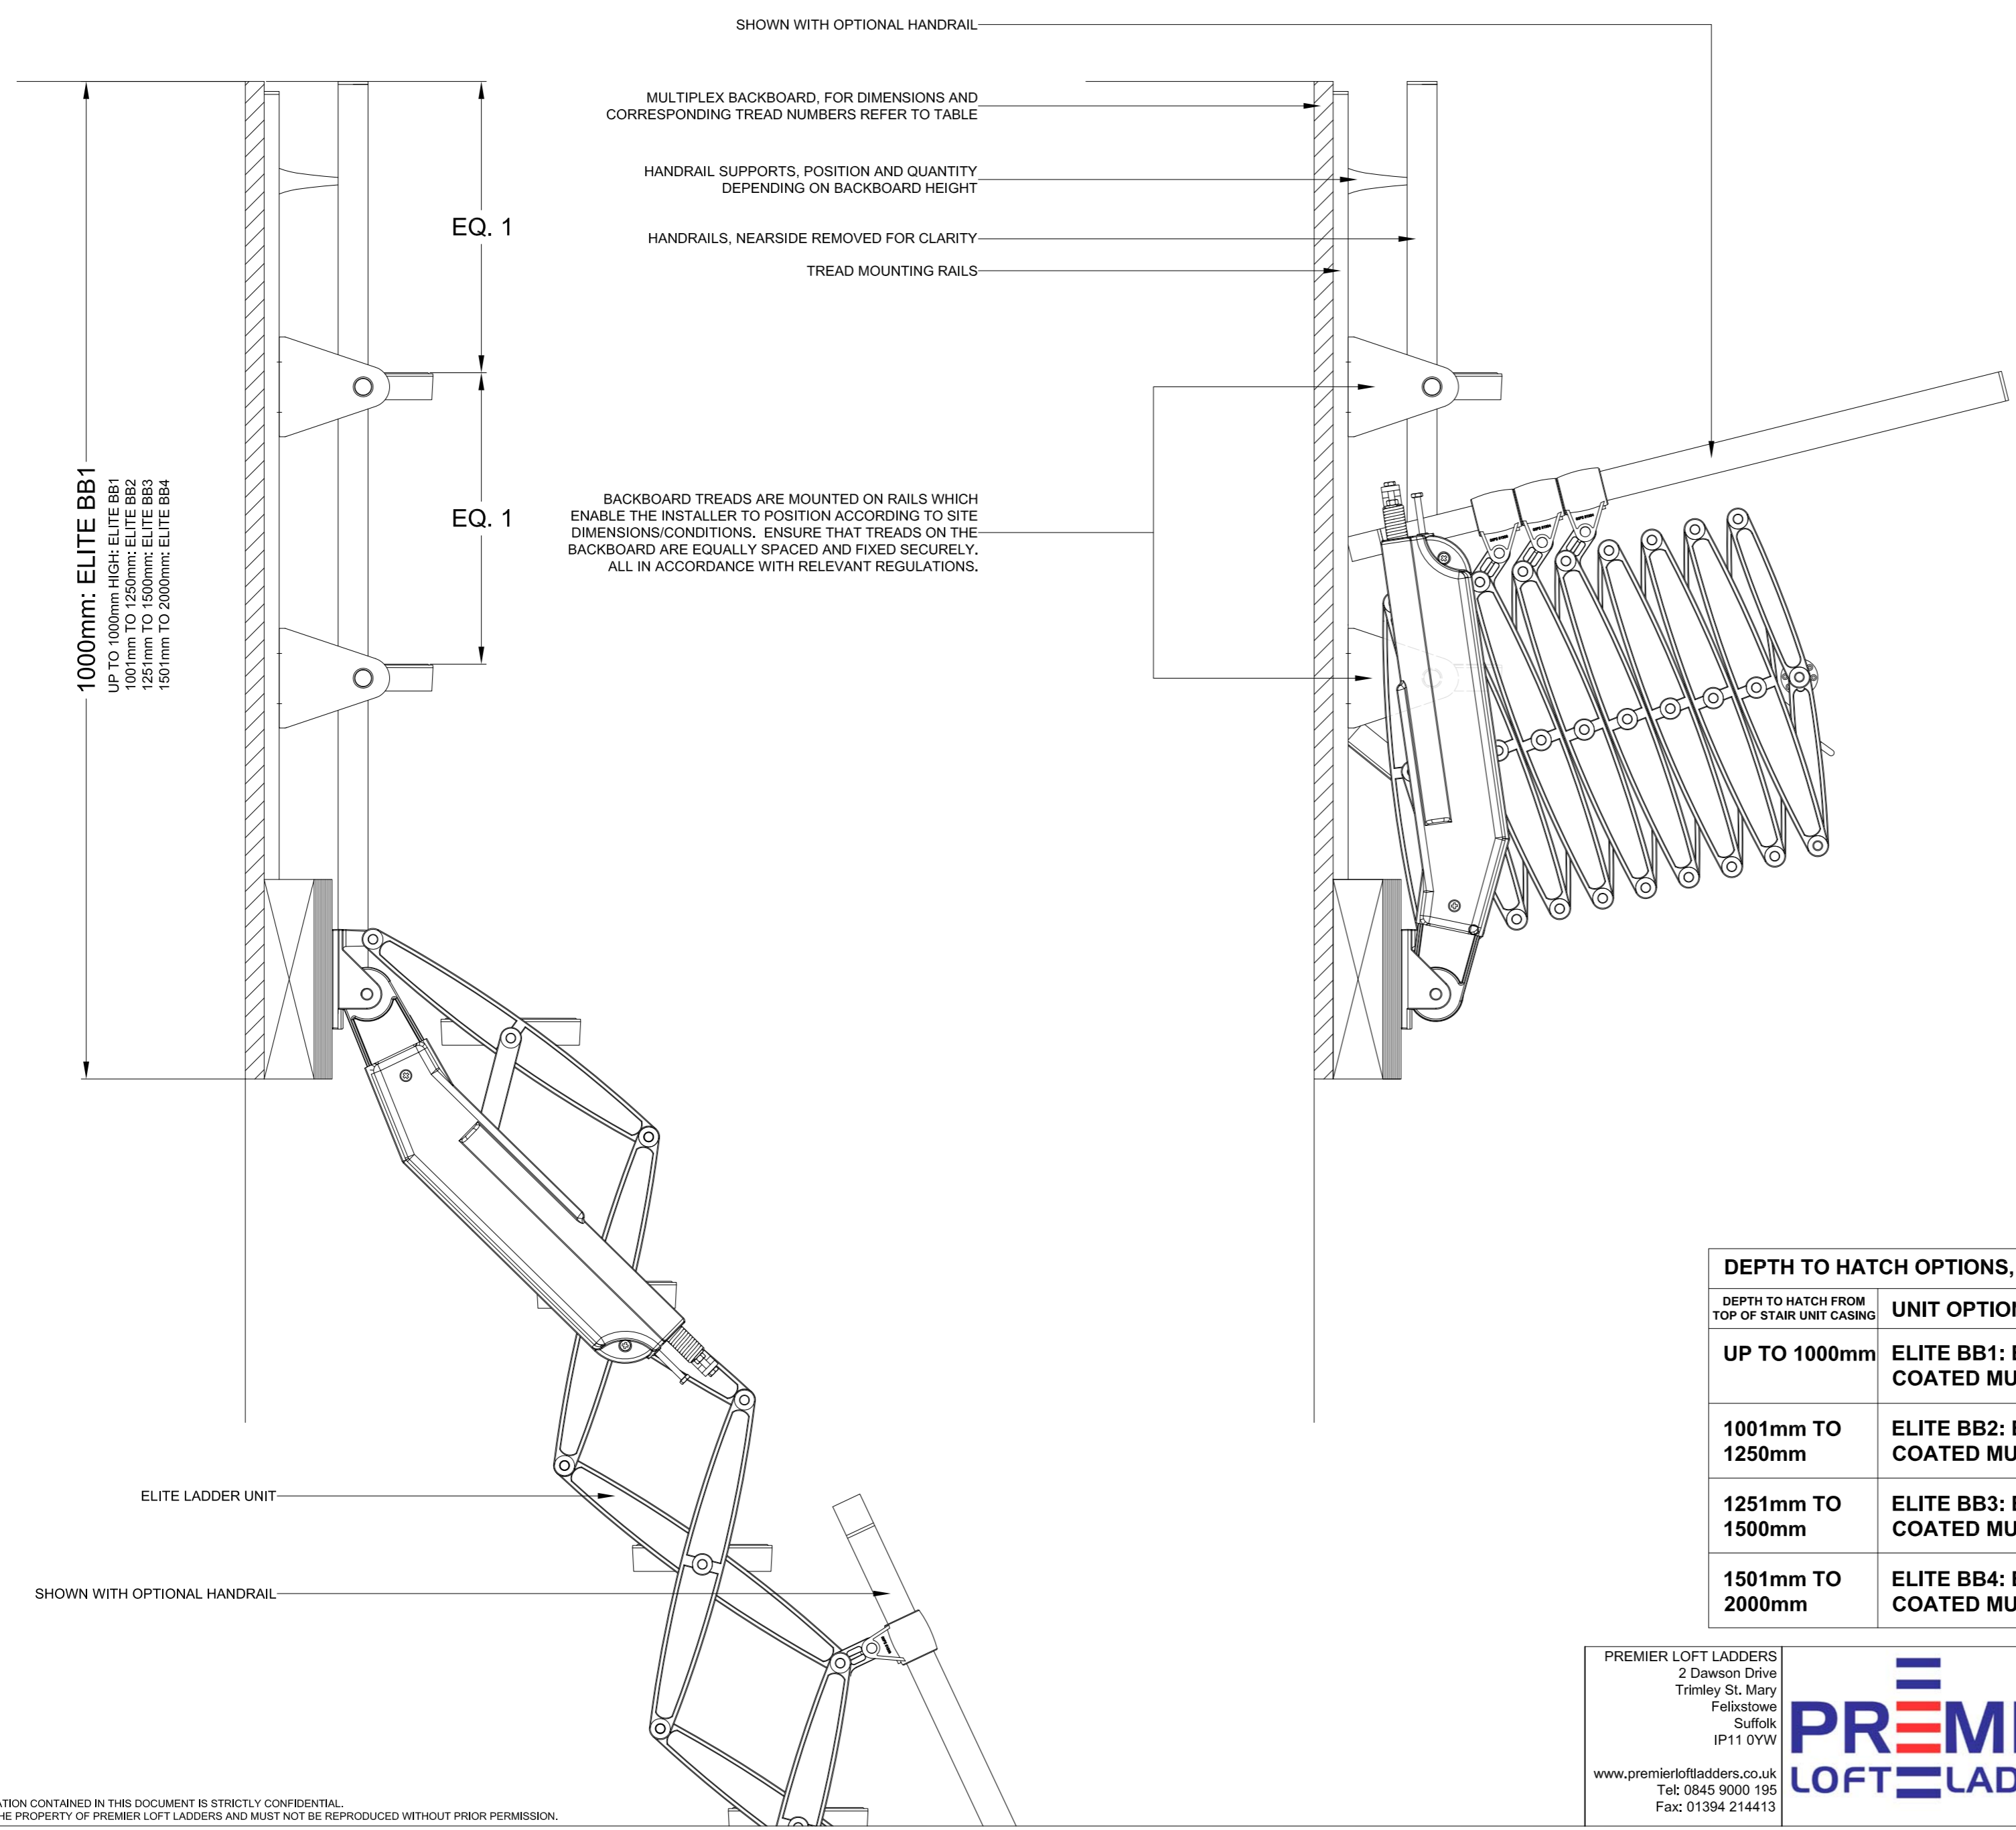

TREAD NUMBERS FOR FLOOR TO CEILING HEIGHTS	
FLOOR TO CEILING HEIGHT	NUMBER OF TREADS
UP TO 2500mm	9
2501 - 2790mm	10
2791 - 3090mm	11
3091 - 3390mm	12

DEPTH TO HATCH OPTIONS, INCORPORATING ADDITIONAL BACK BOARD WITH ADJUSTABLE STEPS	
DEPTH TO HATCH FROM TOP OF STAIR UNIT CASING	UNIT OPTION
UP TO 1000mm	ELITE BB1: BACKBOARD UP TO 1000mm HIGH x UP TO 1200mm WIDE, WHITE COATED MULTIPLEX BOARD, FITTED WITH ADDITIONAL TREADS (2), WITH GRAB RAILS
1001mm TO 1250mm	ELITE BB2: BACKBOARD 1001mm TO 1250mm HIGH x UP TO 1200mm WIDE, WHITE COATED MULTIPLEX BOARD, FITTED WITH ADDITIONAL TREADS (3), WITH GRAB RAILS
1251mm TO 1500mm	ELITE BB3: BACKBOARD 1251mm TO 1500mm HIGH x UP TO 1200mm WIDE, WHITE COATED MULTIPLEX BOARD, FITTED WITH ADDITIONAL TREADS (4), WITH GRAB RAILS
1501mm TO 2000mm	ELITE BB4: BACKBOARD 1501mm TO 2000mm HIGH x UP TO 1200mm WIDE, WHITE COATED MULTIPLEX BOARD, FITTED WITH ADDITIONAL TREADS (5), WITH GRAB RAILS

Issue status:	Drawing Title:	Scale:
	ELITE BB1: UP TO 1000mm HIGH	1:1
	ELITE BB2: 1001mm TO 1250mm	Sheet:
	ELITE BB3: 1251mm TO 1500mm	PLOT AT
	ELITE BB4: 1501mm TO 2000mm	A2 1:5
		Issue:
	All dimensions in mm	
First Issue	08/2015	J.P.
Issue Description	Date	Name
Filename: ELITE 9-12 TREAD BACKBOARD.DWG		Project: Standard Issue