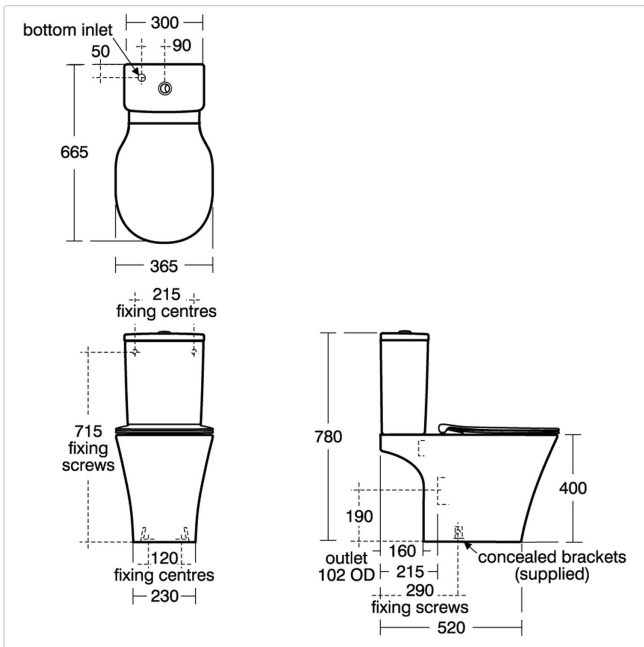

Features

Water Saving

Email: info@idealspec.co.uk
Tel: 0870 122 8822
Fax: 0870 122 8282
Web: www.idealspec.co.uk