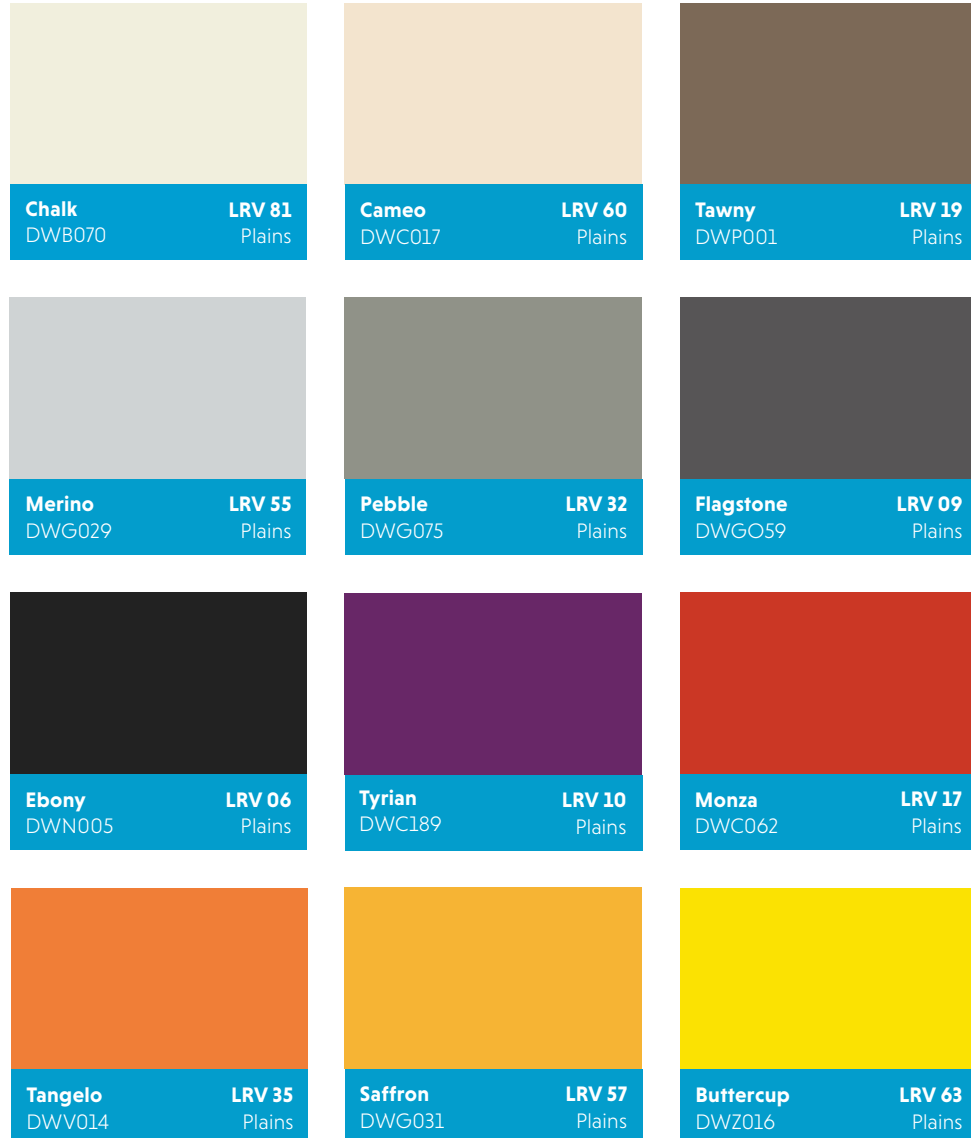

Colour Range 1.0

Washroom Colour Selector

Cubicles | Duct Systems | Vanity Units | Washtroughs

Panels & Vanity Colours

Plains, Patterns and Woodgrains

A carefully curated selection of bold, pastel, woodgrain and patterned hues, to enhance any washroom space.

Cypriot Oak LRV 48
DWC180 Woodgrains

French Walnut LRV 15
DWN026 Woodgrains

Sandy Wenge LRV 37
DWB100 Woodgrains

Smokey Wenge LRV 10
DWB101 Woodgrains

Panels & Vanity Colours

Textures

Athens LRV 50
DWM134 Textures

Grey Stipple LRV 54
DWM001 Textures

Slate Stipple LRV 13
DWM003 Textures

Solid Surface Colours

Bring the luxurious touch to your washroom with our selected range of Solid Surface materials.

Solid Surface material is an advanced composite of natural minerals and pure acrylic polymer to form a durable stone effect surface which can be moulded into a variety of worktop and trough designs.

Select from these colours for Solid Surface Vanity Tops and Wash Troughs.

Snowfall £
8090 Solid Surface

Star Shine* ££
7820 Solid Surface

New Concrete £££
7842 Solid Surface

Stormy Grey £££
9010 Solid Surface