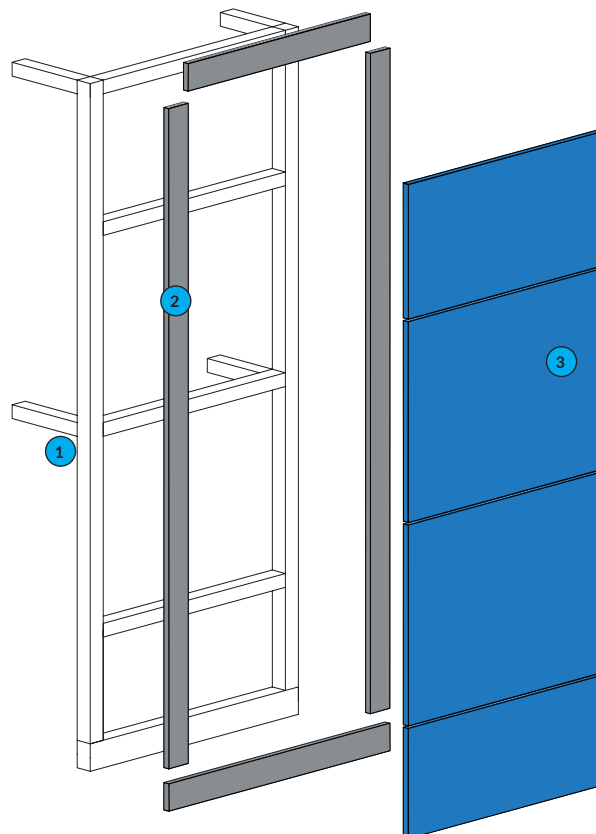

TECHNICAL Overview

Our panels can be used with your Panel only duct system

Our simple, flexible, panel only duct system is designed and supplied to suit timber framing and sanitaryware by others. Panels are supplied with either Lift-Off or Push-Fit clips to suit the end use. Factory laminated shadow panels are pre-grooved to ensure fast and consistent clip location.

SPECIFICATION OPTIONS

PERFORMANCE

HPL - for light to medium use, dry areas
SGL - for all types of use including high traffic and wet areas

COLOURS

From Dunhams Colour Selector

WE SUPPLY

Access Panels
Factory laminated shadow panels and plinth
Fixings & Fittings

BY OTHERS

Timber framing (site constructed)
Sanitaryware
Brassware

1 FRAME

Softwood timber frame supplied and installed on site by others

2 SHADOW PANELS

Supplied pre-sized and grooved for clip fittings for fast, accurate installation

3 ACCESS PANELS

Configured to suit sanitaryware and brassware requirements

4 FITTINGS

Lift-off or Push-Fit secret clips supplied with fixings