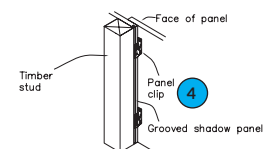

TECHNICAL Overview

Our panels can be used with your Panel only duct system

Our simple, flexible, panel only duct system is designed and supplied to suit timber framing and sanitaryware by others. Panels are supplied with either Lift-Off or Push-Fit clips to suit the end use. Factory laminated shadow panels are pre-grooved to ensure fast and consistent clip location.

SPECIFICATION OPTIONS

PERFORMANCE

HPL - for light to medium use, dry areas
SGL - for all types of use including high traffic and wet areas

COLOURS

From Dunhams Colour Selector

WE SUPPLY

Access Panels
Factory laminated shadow panels and plinth
Fixings & Fittings

BY OTHERS

Timber framing (site constructed)
Sanitaryware
Brassware

1 FRAME

Softwood timber frame supplied and installed on site by others

2 SHADOW PANELS

Supplied pre-sized and grooved for clip fittings for fast, accurate installation

3 ACCESS PANELS

Configured to suit sanitaryware and brassware requirements

4 FITTINGS

Lift-off or Push-Fit secret clips supplied with fixings