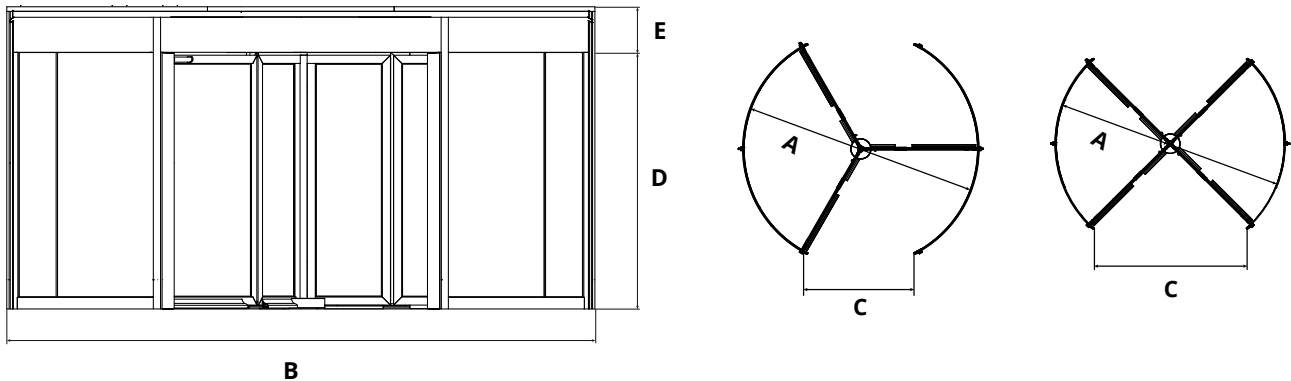

DIMENSIONS AND SPECIFICATIONS

A		# of Door Wings	Disabled Access	Type of Traffic	Emergency Exit*	B	C	D	E
Diameter (mm)	Capacity / Minute					Installation Width (mm)	Throat Opening (mm)	Height Under Canopy (mm)	Canopy Height (mm)
3600	2x 36	3			✓	3740	1570	2200-2600	300-1200
3600	2x 32	4			✓	3740	2356	2200-2600	300-1200
4200	2x 51	3			✓	4340	1870	2200-2600	300-1200
4200	2x 41	4			✓	4340	2780	2100-3600	300-1200
4800	2x 54	3			✓	4940	2170	2200-2600	300-1200
4800	2x 60	4			✓	4940	3204	2200-2600	300-1200
5400	2x 65	3			✓	5540	2470	2200-2600	300-1200
5400	2x 65	4			✓	5540	3629	2200-2600	300-1200
6000	2x 72	3			✓	6140	2770	2200-2600	300-1200
6000	2x 77	4			✓	6140	4053	2200-2600	300-1200
7400**	2x 91	3			✓	7540	3470	2200-2300	300-600

Doors outside these dimensions are available on request, please consult your Boon Edam representative for more information.

*Only available with collapsible door set option. Requirements subject to local regulations.

**Available in aluminium finish only.

LEVEL UP OPTIONS

- Low energy lighting
- Collapsible door set
- Air curtains
- Idle speed
- Floor mats
- Push-button temporary low speed
- Safety Plus Package for applications where a higher level of safety is required

NIGHT LOCKING OPTIONS

- Night locking doors
- Glass protection sheets
- Mechanical locks (door sets)
- Remotely controlled door set blocking

BURGLARY RESISTANCE

An approved class 3 burglary resistance package is available including burglary resistant laminated glass, special locking and reinforced profiles. This system was developed and tested in compliance with the applicable European standards and is certified by the Notified Body.

TECHNICAL SPECIFICATIONS

Power Supply: 200-240 VAC, 50/60 Hz

Motor: AC motor, 3-phase

Power Consumption

Operating: 440W

Stationary: 350W

Ambient Temperature: -20°C to +50°C

Fuse: External power supply fused with 16A slow

EMERGENCY EGRESS

If equipped with a collapsible door set, the Tournex can be installed in an emergency exit. In case of a power failure or fire alarm, the door set will unlock automatically and the door wings can be collapsed together to create an open passageway. Alternatively, the Tournex can be unlocked by pushing the emergency open button in the door. (Escape route requirements are subject to local regulations).