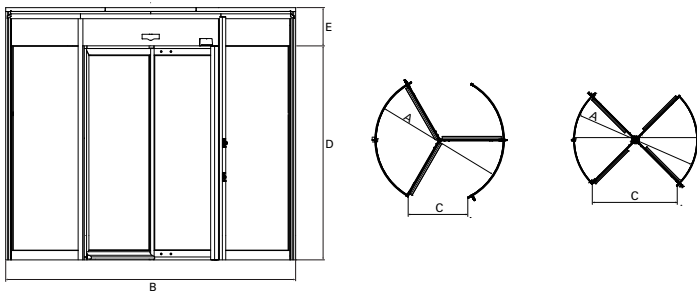

* Only with collapsible door set option. Requirements are subject to local regulations

an open passage way. Alternatively the Tourniket can be unlocked by pushing the emergency open button in the door. (Escape route requirements are subject to local regulations).

Autofolding Tourniket

When disabled access is required in a small entryway, the Autofolding Tourniket can provide a solution. This three wing revolving door is available in diameters ranging from 2400–3800 mm. For more information visit our website: www.boonedam.com.

Burglary Resistance

An approved class 3 burglary resistance package is available including burglary resistant laminated glass, special locking and reinforced profiles. This system was developed and tested in compliance with the applicable European standards and is certified by the Notified Body.

Emergency Egress

If equipped with a collapsible door set, the Tourniket can be installed in an emergency exit. In case of a power failure or fire alarm the door set will unlock automatically and the door wings can be collapsed together to create

Technical Specifications

Power Supply:	200-240 VAC, 50/60 Hz
Motor:	AC motor, 3-phase
Power Consumption	
Operating:	150W
Stationary:	75W
Ambient Temperature:	-20°C to +50°C
Fuse:	External Power supply fused with 16A slow