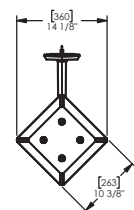

### Specification:

### Dimensions

H: 802mm  
W: 521mm  
D: 360mm

(Technical Drawings for variants available on request)

**artform**  
urban furniture