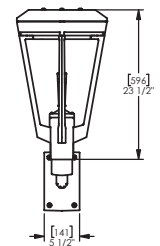

### Dimensions

H: 802mm  
W: 521mm  
D: 360mm

(Technical Drawings for variants available on request)

**artform**  
urban furniture