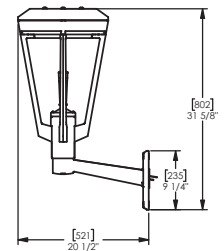

### Dimensions

H: 802mm  
W: 521mm  
D: 360mm

(Technical Drawings for variants available on request)

**artform**  
urban furniture