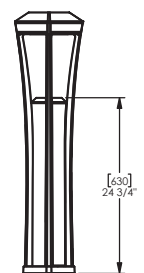

### Specification:

**Materials:**  
Post - cast aluminium

### Dimensions

H: 936mm  
Top Dia: 243mm  
Bottom Dia: 184mm

(Technical Drawings for variants available on request)

**artform**  
urban furniture