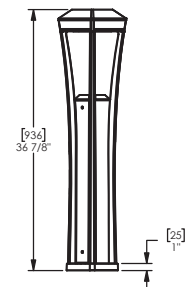

### Specification:

**Materials:**  
Post - cast aluminium

### Dimensions

H: 936mm  
Top Dia: 243mm  
Bottom Dia: 184mm

(Technical Drawings for variants available on request)

**artform**  
urban furniture