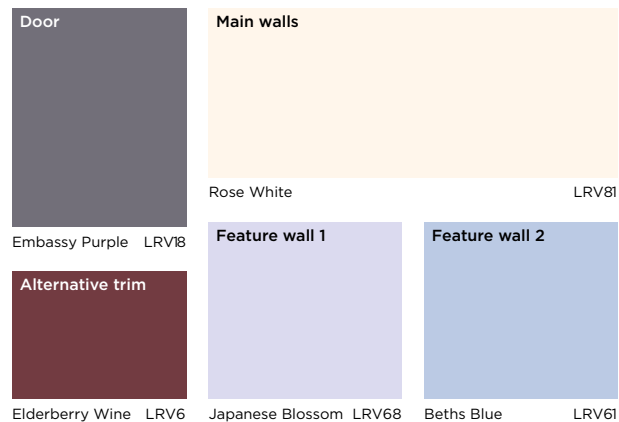

OFFICES & COMMERCIAL

WALL

Product: Armstead Trade Vinyl Matt

TRIM

Product: Armstead Trade Quick Dry Satin

Example interior scheme

Light levels and colour choices are key in offices. We recommend lighter tones to maximise natural light level while using colour to de-mark zones, sign-post and add interest. Here's an example: