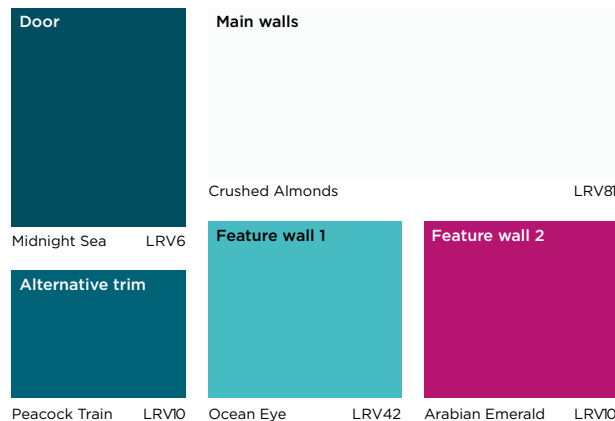

EDUCATION

The challenge

Maintaining busy educational environments on increasingly tight budgets can be challenging. Trust **Armstead Trade** to provide the smart choice of colours and finishes at affordable prices.

Recommended products

- Durable Matt and Durable Acrylic Eggshell are tough enough for corridors and anywhere prone to scuffs and stains. Tested to the highest British Standards, they can be wiped clean with a damp cloth to keep that 'just painted' look for longer.
- Durable Matt, Acrylic Eggshell finishes and our range of interior emulsions are available in a wide range of colours helping you create inspirational learning environments when budgets are limited.
- Water-based **Armstead Trade** finishes, such as new Quick Dry Satin, are quicker to apply and have lower odour than solvent-based trim paints, helping minimise disruption to valuable teaching time.
- Safety is at a premium in this sector, and our Anti-Slip Floor Paint can help minimise the risk of slipping and is particularly suited for staircases, access ramps and walkways.

Example interior scheme

We can help you create colour schemes that the budget holders and key decision makers can endorse with complete confidence for their learning environment.