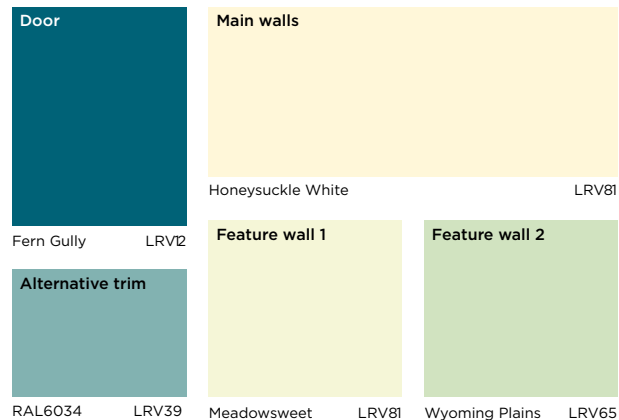

Recommended products

- Retail environments have to work hard as well as look great. With Durable Matt and Durable Eggshell, they're ready to cope with high footfall. Extended maintenance cycles reduce redecoration costs as well and keep your store looking good.
- With our wide choice of water-based emulsions and a choice of over 3,000 colours you can maintain business continuity, creating the right environment with speed, efficiency and affordability.
- **Armstead Trade Vinyl Matt** is ideal for minimising surface imperfections as well as adding colour to the office.
- In retail contractors need to operate at speed, which our professional two-coat finish can be applied using our range of water-based finishes.

SPORT & LEISURE

WALLS
Product: Armstead
Trade Durable Matt

Example interior scheme

For a wide choice of ready-made colour schemes suitable for different sports and leisure facilities and that help maintain corporate identity, visit www.armsteadtrade.co.uk