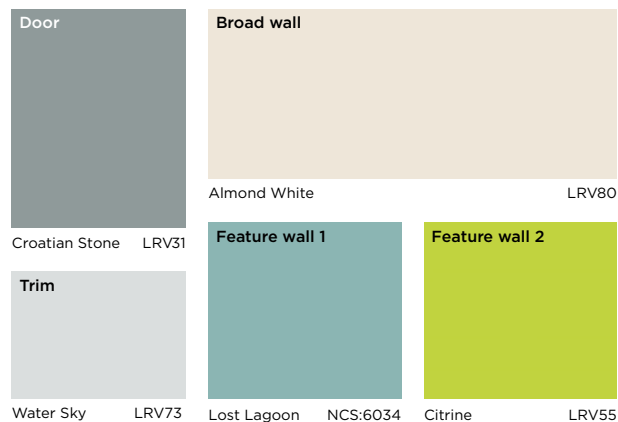

PROPERTY MANAGEMENT: STUDENT ACCOMMODATION

Example interior scheme

Here's just one example of a scheme that will create a welcoming atmosphere to any communal space. You'll find lots more colour scheming ideas at www.armsteadtrade.co.uk

The challenge

Whether you are an asset owner, operator or management company the central challenge of Student Accommodation is maintaining your brand to attract and then retain your customers while delivering continual financial return. Here Armstead Trade can help by delivering quality and value where you need it.

Recommended products

- Durable Matt is the cost-effective choice for high traffic areas, such as, corridors. Durable Matt helps to keep that 'just painted' look for longer, helping you to lower re-decoration costs in the long term.
- Both **Armstead Trade** Quick Dry Satin and Quick Dry Gloss can protect your wood and metalwork in a wide range of colours. They make it easy to add visual interest while delivering work at high speed helping to minimise time and disruption.
- **Armstead Trade** Durable Eggshell is highly durable helping you keep communal areas, such as, bathrooms and kitchens looking good, even on a tight budget.