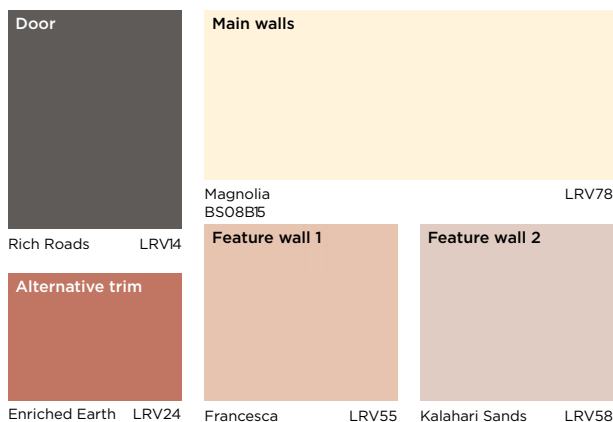

OFFICES & COMMERCIAL

WALL

Product: Armstead Trade Vinyl Matt

TRIM

Product: Armstead Trade Quick Dry Satin

Example interior scheme

Light levels and colour choices are key in offices. We recommend lighter tones to maximise natural light level while using colour to de-mark zones, sign-post and add interest. Here's an example:

The challenge

Commercial clients demand productive yet enjoyable workspaces, a tricky balance when working to a deadline and limited budget.

Recommended products

- **Armstead Trade Durable Matt** is the cost-effective choice for high traffic areas such as office corridors. Durable Matt helps to keep that 'just painted' look for longer, helping you to lower re-decoration costs in the long term.
- Both **Armstead Trade Quick Dry Satin** and **Quick Dry Gloss** are available in a wide range of colours. They make it easy to add visual interest through contrasts while being in line with the Equality Act guidelines. The application speed and low odour of water-based trim finishes also help minimise disruption to the workplace.
- The **Armstead Trade** range also includes a choice of solvent-based trim paints for contractors who prefer an application and finish of more traditional paint formulations.

SOCIAL HOUSING

WALLS
Product: Armstead Trade
Smooth Masonry

Example interior scheme

Involving residents is crucial to colour selection for social housing interiors.

The challenge

Welfare reform and austerity continue to put pressure on budgets yet proactive and reactive maintenance is essential. We can offer cost effective solutions in attractive colour schemes and can help minimise resident disruption.

Our top selling exterior colours

Just a few examples of how **Armstead Trade** colours can bring an exciting new dimension to housing.

RESIDENTIAL PROPERTY MANAGEMENT

WALLS

Product: Armstead Trade Durable Matt