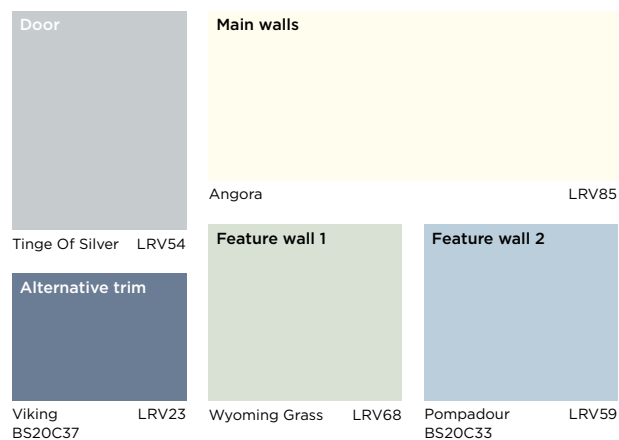

Recommended products

- Durable Matt and Durable Acrylic Eggshell are tough enough for corridors and anywhere prone to scuffs and stains. Tested to the highest British Standards, they can be wiped clean with a damp cloth to keep that 'just painted' look for longer.
- Durable Matt, Acrylic Eggshell finishes and our range of interior emulsions are available in a wide range of colours helping you create inspirational learning environments when budgets are limited.
- Water-based **Armstead Trade** finishes, such as new Quick Dry Satin, are quicker to apply and have lower odour than solvent-based trim paints, helping minimise disruption to valuable teaching time.
- Safety is at a premium in this sector, and our Anti-Slip Floor Paint can help minimise the risk of slipping and is particularly suited for staircases, access ramps and walkways.

Example interior scheme

We can help you create colour schemes that the budget holders and key decision makers can endorse with complete confidence for their learning environment.

HEALTHCARE

WALLS
Product: Armstead Trade
Durable Acrylic Eggshell

TRIM
Product: Armstead Trade
Eggshell

Example interior scheme

Colour is vital in healthcare settings. Here's just one example of the many colour schemes you can create to satisfy stakeholders that patient wellbeing is being promoted.