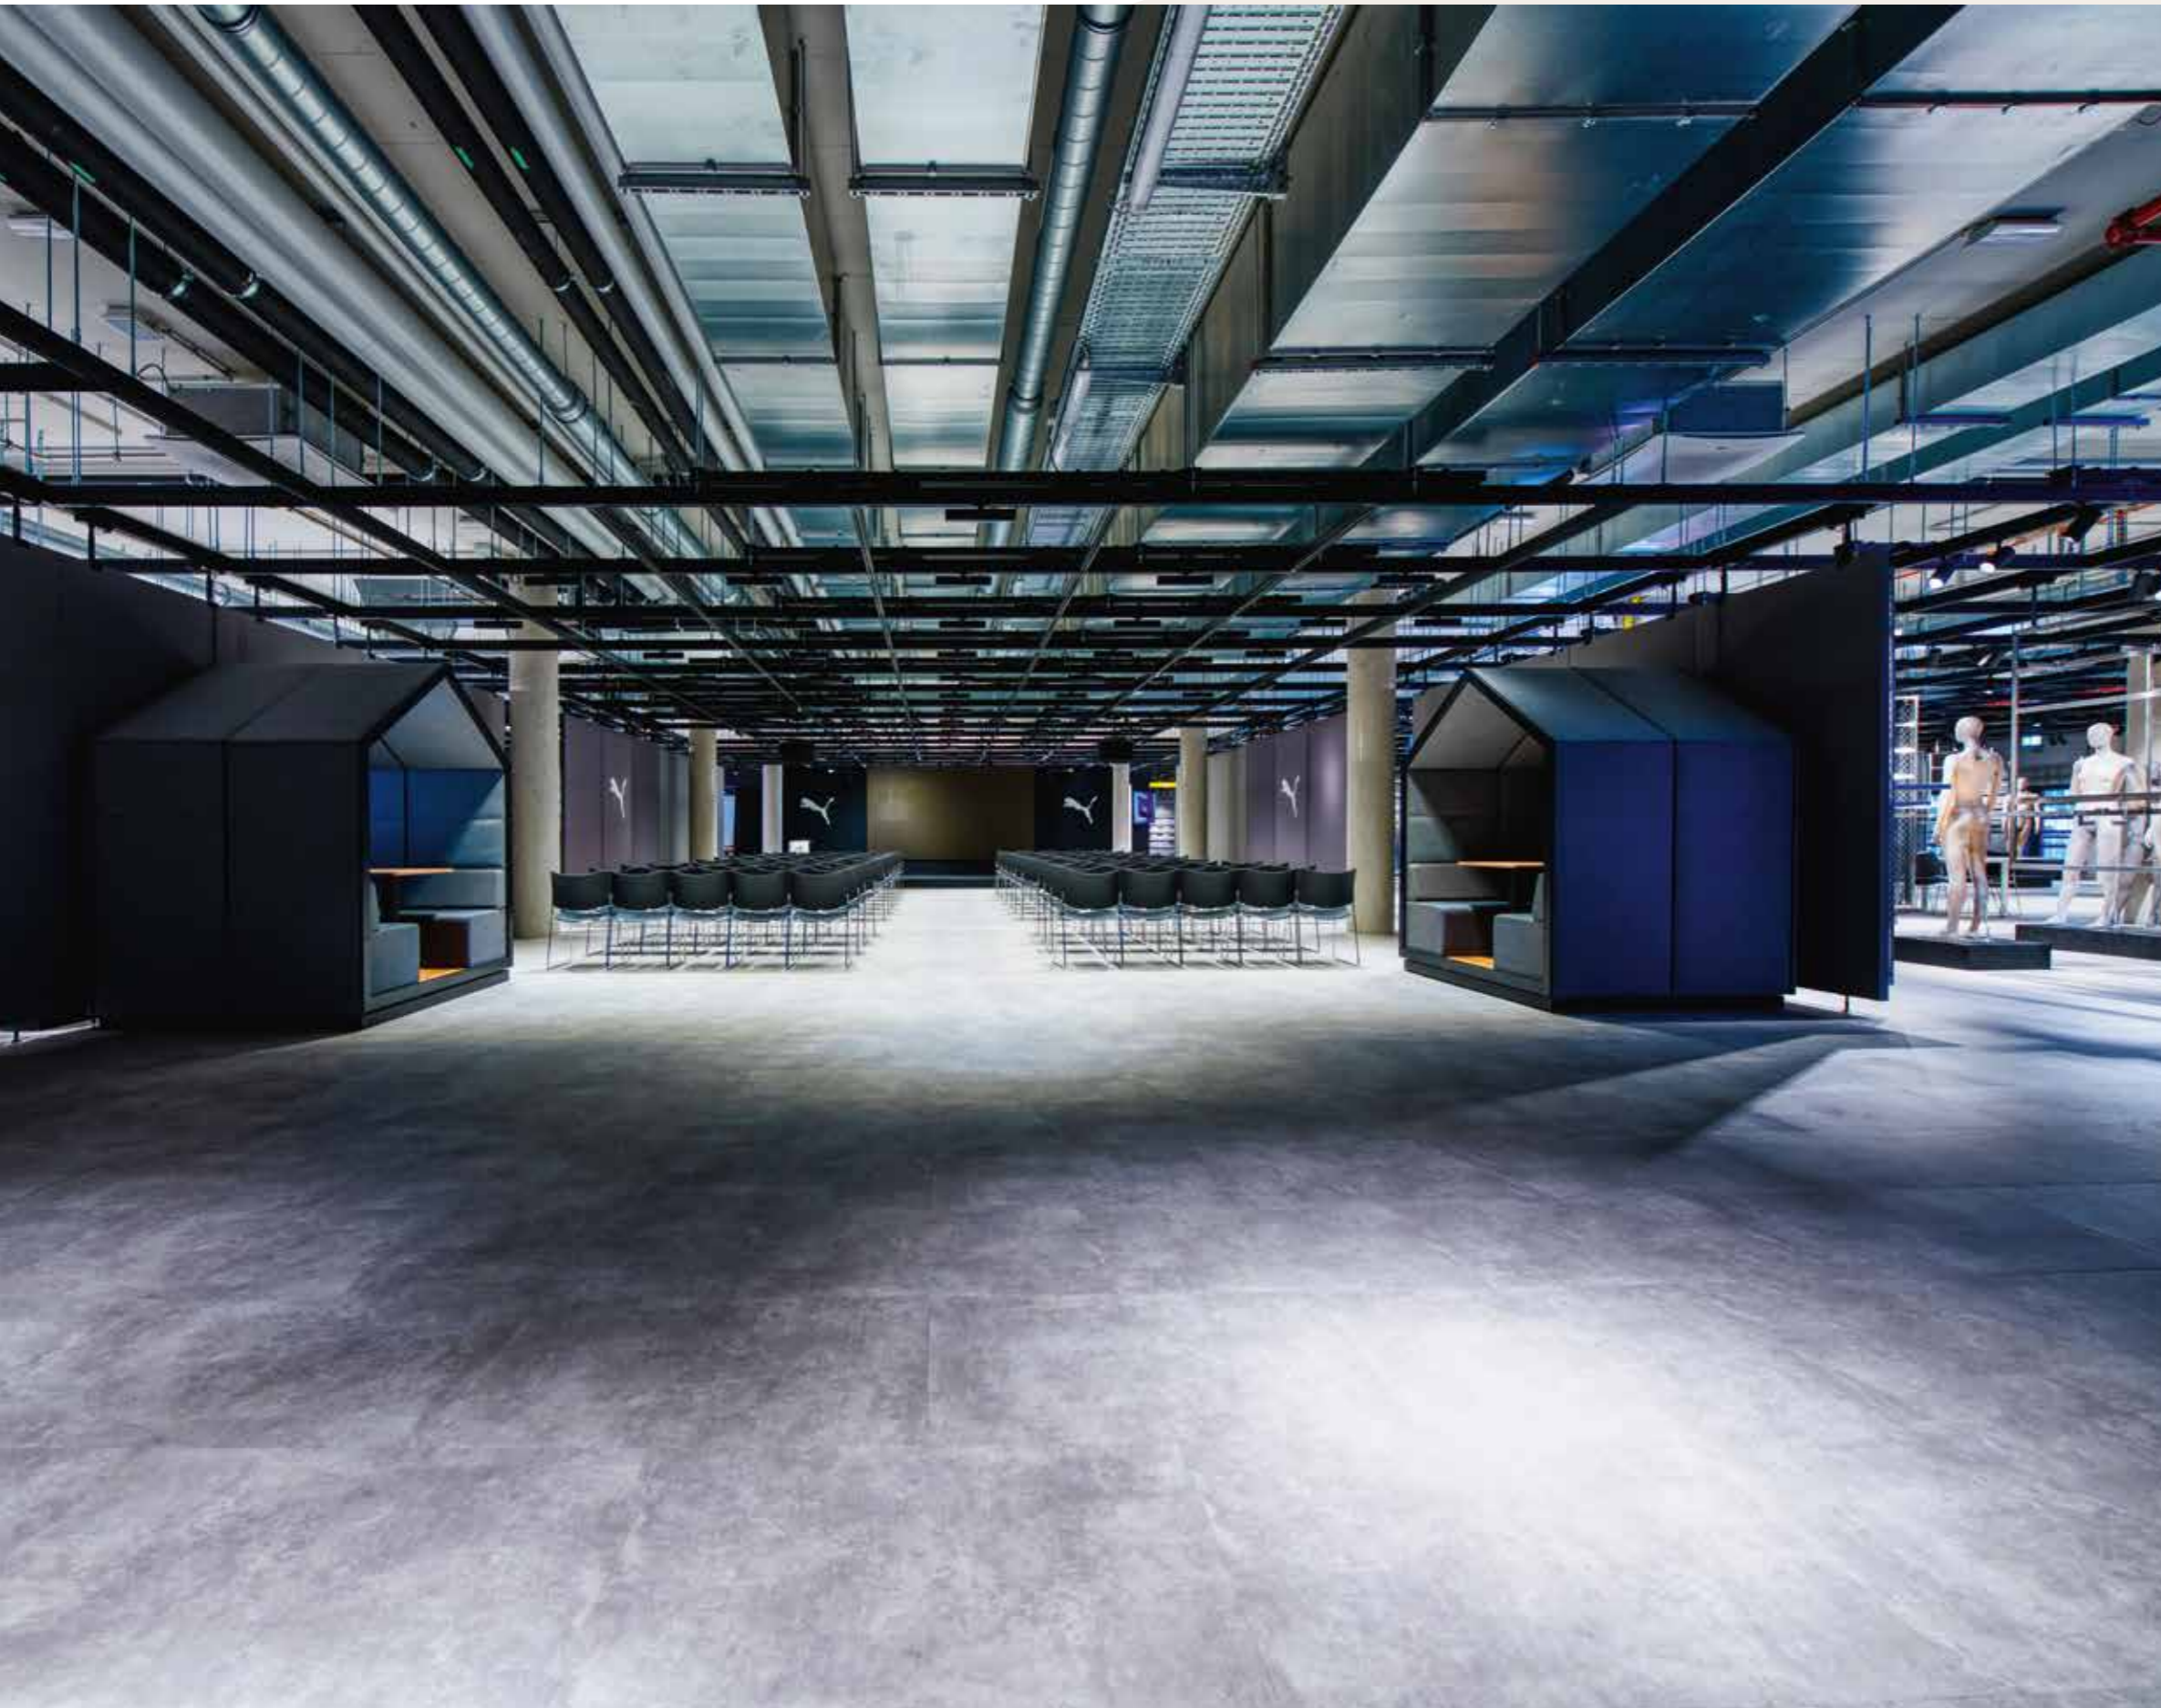

Highlights

Location
**Herzogenaurach,
Germany**

Sector
Office

Collection
Amtico Spacia

3,300
sq ft total area

**Broken
Bond**
Laying pattern

10
Year commercial
warranty

View this project on
our website