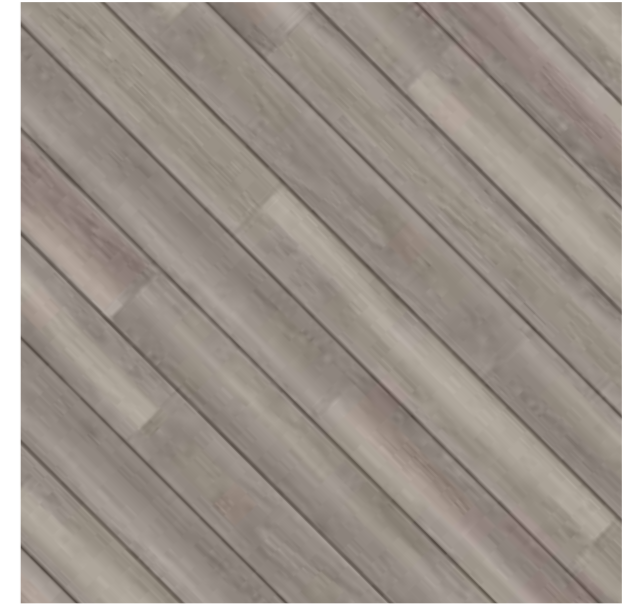

Linear Block

Tiles:
101.6 x 914.4 mm / 4 x 36"
184.2 x 1219.2 mm / 7.25 x 48"
76.2 x 228.6 mm / 3 x 9"
101.6 x 457.2 mm / 4 x 18"

Grey Marble
SS5S2619

Deck Block

Planks:
101.6 x 914.4 mm / 4 x 36"
184.2 x 1219.2 mm / 7.25 x 48"