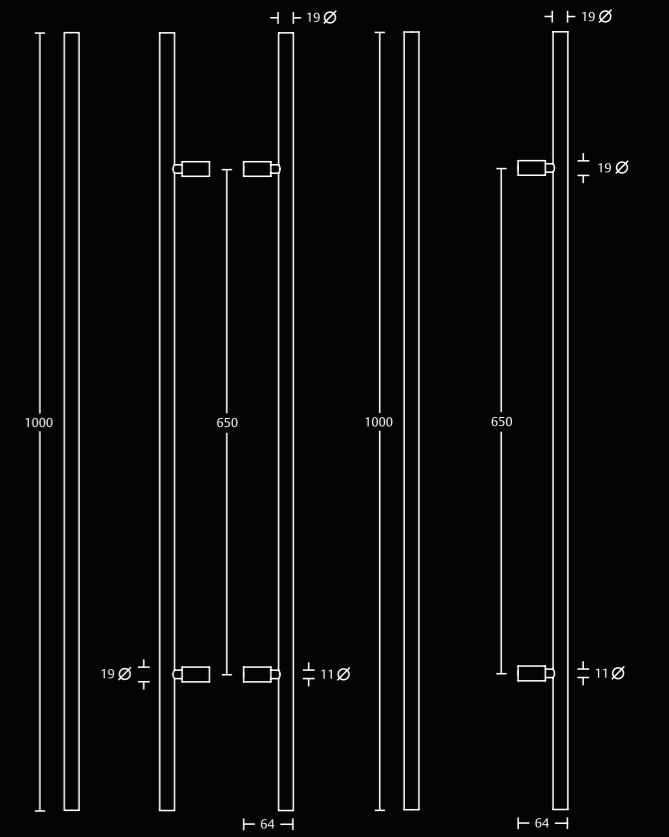

Satin stainless steel finish **012**
Polished stainless steel finish **112**