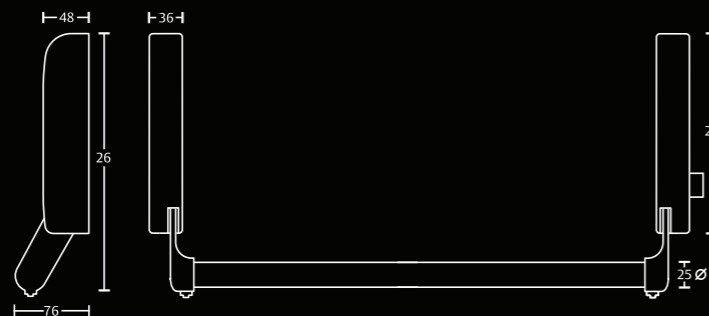

ASMPB001

ASSA ABLOY Panic Bolt

Grade 304 stainless steel

Tested to BS EN 1125 : 3-7-7-B-1-3-2-2-A-A **CE**