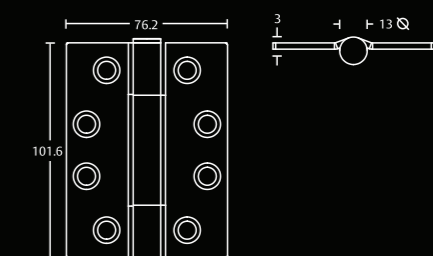

ASH003 / 103

ASSA ABLOY Butt Hinge

Grade 304 stainless steel

BS EN 1935 : 4-7-6-1-1-4-0-13

Satin stainless steel finish **001 / 002 / 003**

Polished stainless steel finish **101 / 102 / 103**