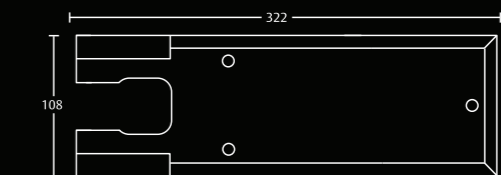

ASFSA001

ASSA ABLOY Floor Spring Cover Plate

Grade 304 stainless steel