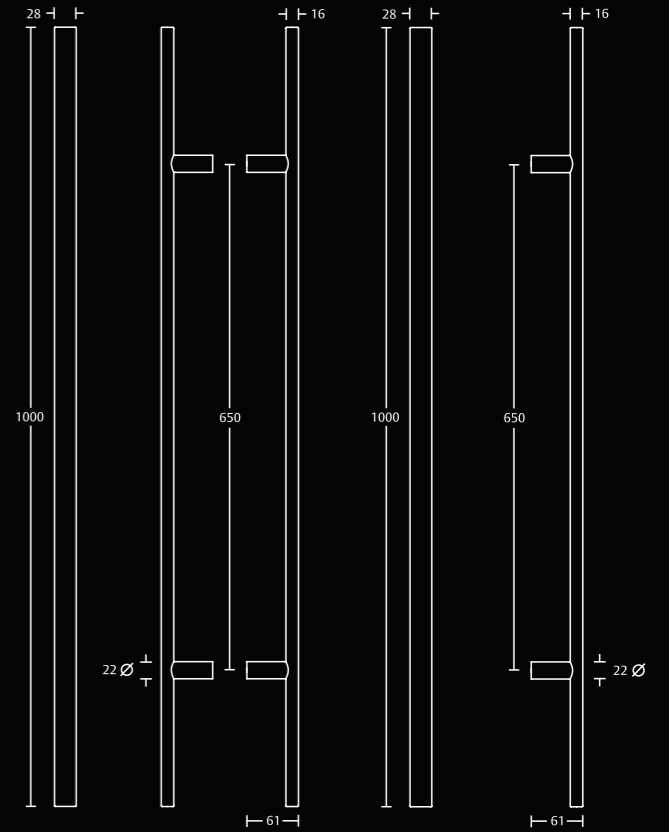

ASPH010 / 110
ASSA ABLOY Pull Handle
Grade 316 stainless steel

ASPH010BB / ASPH110BB   **ASPH010BT / ASPH110BT**

ASPH008BB / ASPH108BB   **ASPH008BT / ASPH108BT**