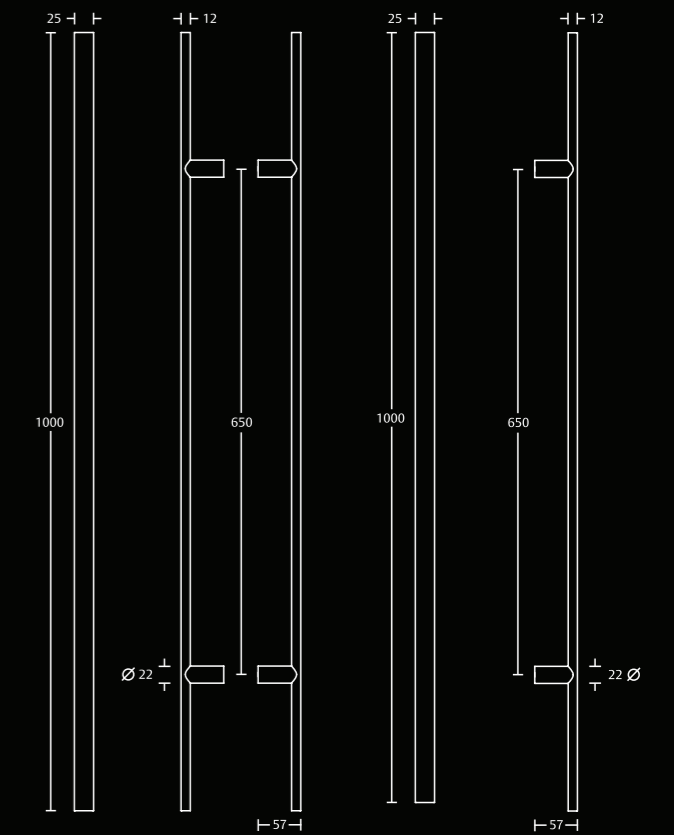

Satin stainless steel finish **004**
Polished stainless steel finish **104**

ASPH006 / 106

ASSA ABLOY Pull Handle

Grade 316 stainless steel

ASPH006BB / ASPH106BB

ASPH006BT / ASPH106BT

Satin stainless steel finish 006

Polished stainless steel finish 106