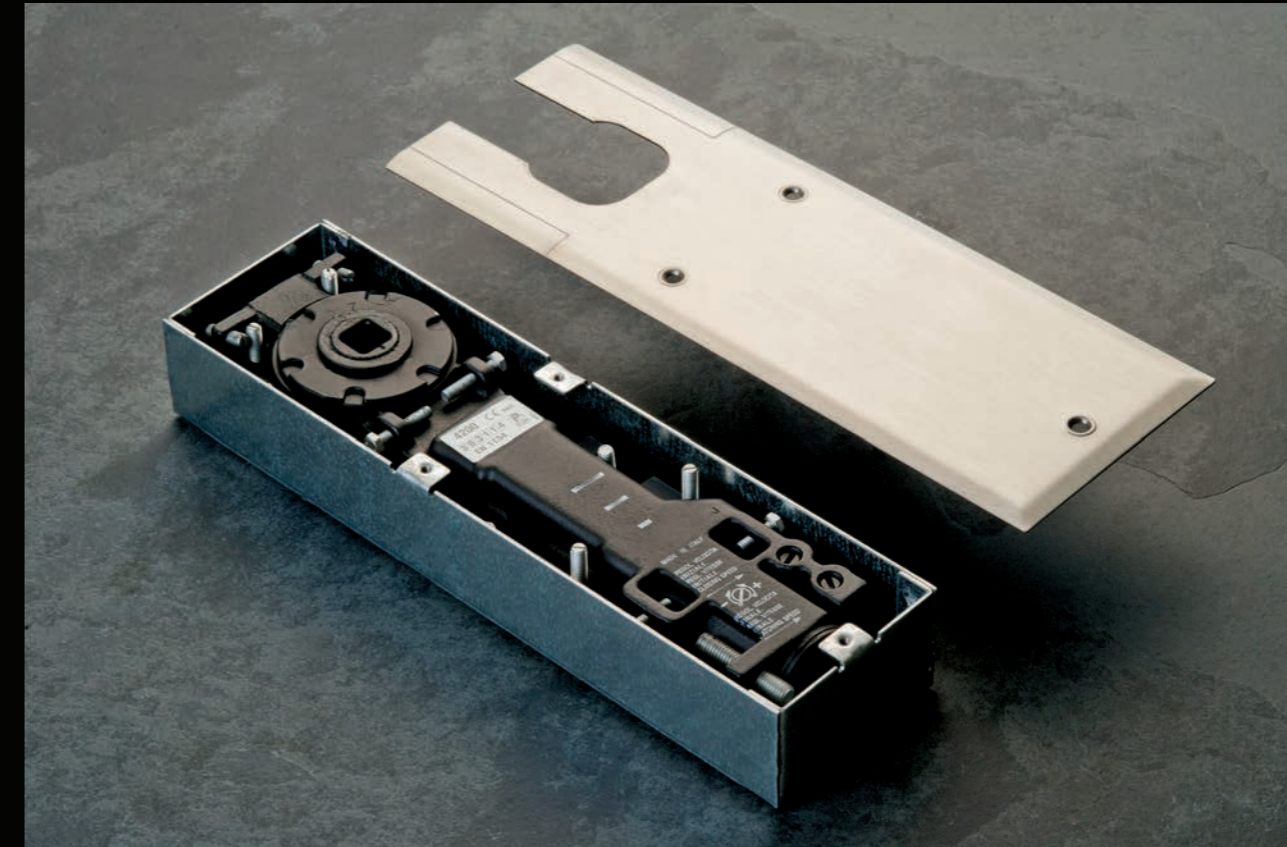

ASFS001 / 002

ASSA ABLOY Floor Spring

Grade 304 stainless steel