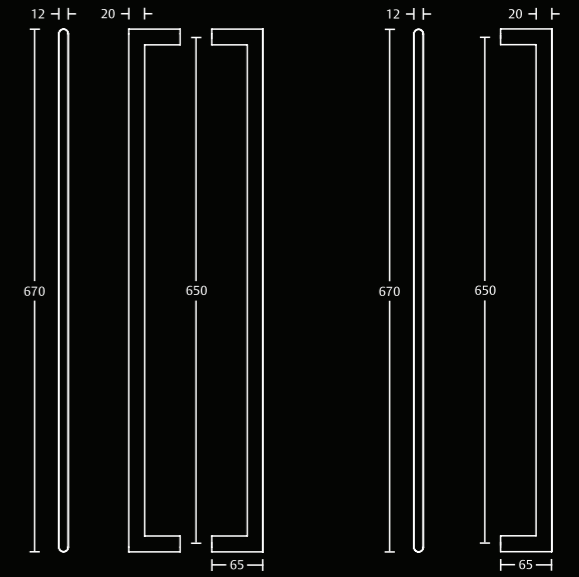

Satin stainless steel finish **022**
Polished stainless steel finish **122**

Satin stainless steel finish **024**
Polished stainless steel finish **124**