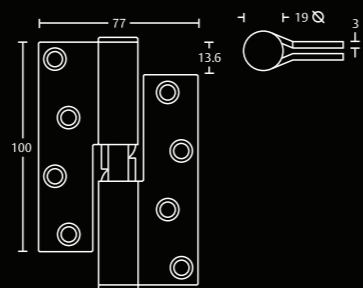

**ASSA ABLOY Rising Butt Hinge**

Grade 304 stainless steel

Load bearing capacity to 60kg

**ASH008L / ASH108L**  
**ASH008R / ASH108R**

**ASSA ABLOY Falling Butt Hinge**

Grade 304 stainless steel

Load bearing capacity to 60kg