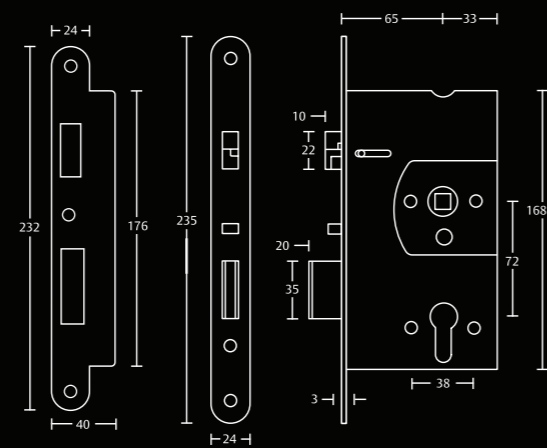

ASMELO03

ASSA ABLOY Electric Lock

Stainless steel forend

Fail safe motorised bolt suitable for concealed vertical or horizontal mounting

5000N holding force

Operates with up to 5000N of side pressure

Factory tested: 1,000,000 cycles

Operating voltage: 12v DC ($\pm 10\%$), 24v DC ($\pm 10\%$), 48v ($\pm 10\%$) DC

Current: Max. 0.88 A (12v DC), 0.27 A (24v DC)