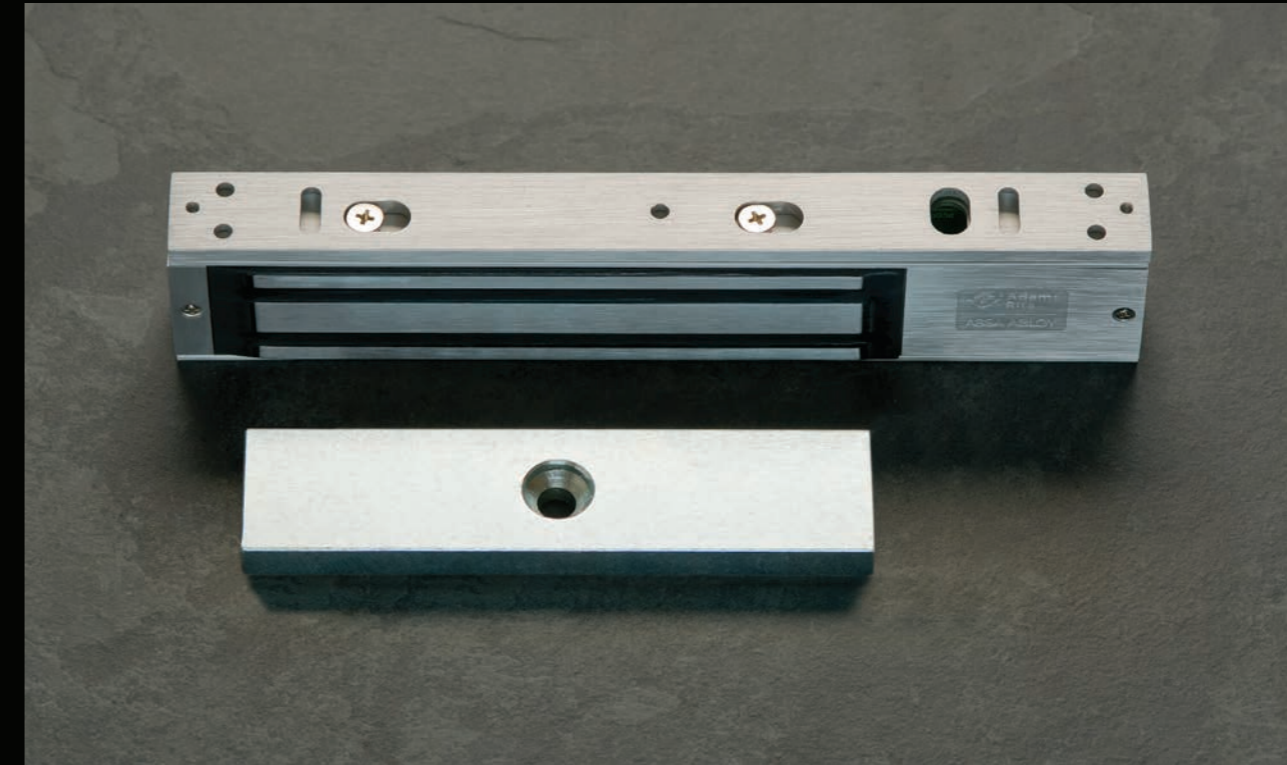

ASMELO06

ASSA ABLOY Magnetic Lock

3000N holding force

Available with hall effect microswitch

Operating voltage: 12 to 24v DC

Z and L brackets available to suit