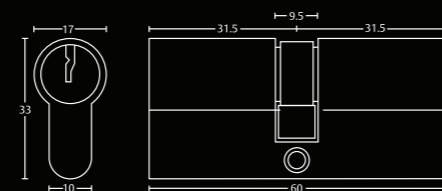

ASC002

ASSA ABLOY Double Cylinder

Supplied 2 keys as standard UMK

BS EN 1303 : 1-6-0---1-0-C-6-2*