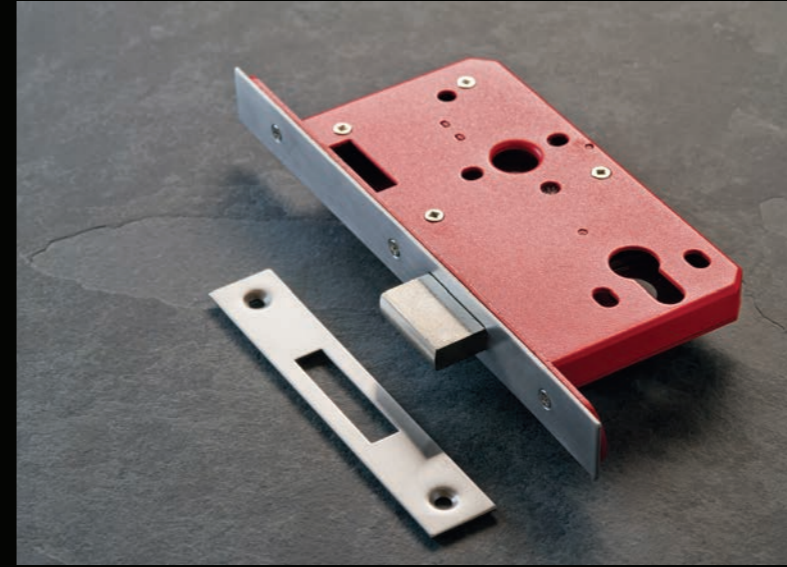

ASSA ABLOY  
Single Action 36mm Offset Strap

**ASFSA005**

ASSA ABLOY  
Single Action 36mm Offset Top Centre

**ASL001 / ASL101**

**ASSA ABLOY Mortice Latch**

Grade 304 stainless steel forend and strike

BS EN 12209 : 3-X-8-1-0-G---B-0-2-0 **CE**