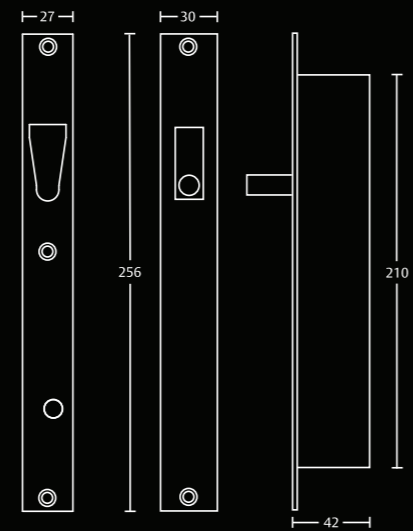

ASMELO04 / 005

ASSA ABLOY Solenoid Lock

Stainless steel forend

The world's first fail safe motor locking mechanism

Bolt travels into V shaped strike plate ensuring alignment in either vertical or horizontal plane

Successfully used in PAS 24 security door set tests

1000N holding force

Operates with up to 150N side pressure

Factory tested: 300,000 cycles

CE marked to EMC Directive

Operating voltage: 12 to 24v DC, Voltage Tolerance 12v (+15% - 0%) 24v(+/- 15%)

Current: Min 1 Amp Regulated Supply

ASMELO04 Fail safe solenoid lock
ASMELO05 Fail secure solenoid lock