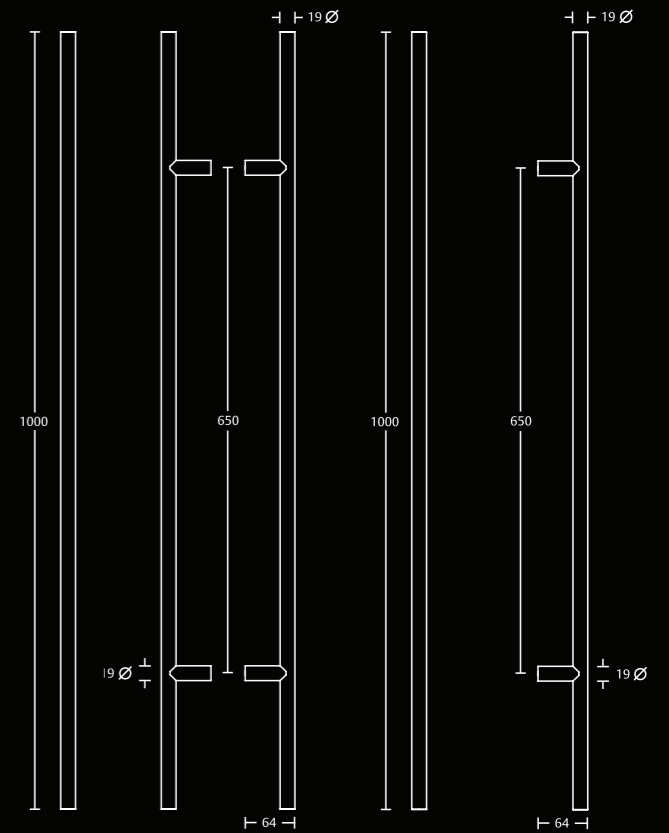

Satin stainless steel finish **014**
Polished stainless steel finish **114**

ASPH016 / 116

ASSA ABLOY Pull Handle

Grade 316 stainless steel

ASPH016BB / ASPH116BB

ASPH016BT / ASPH116BT

Satin stainless steel finish **016**

Polished stainless steel finish **116**