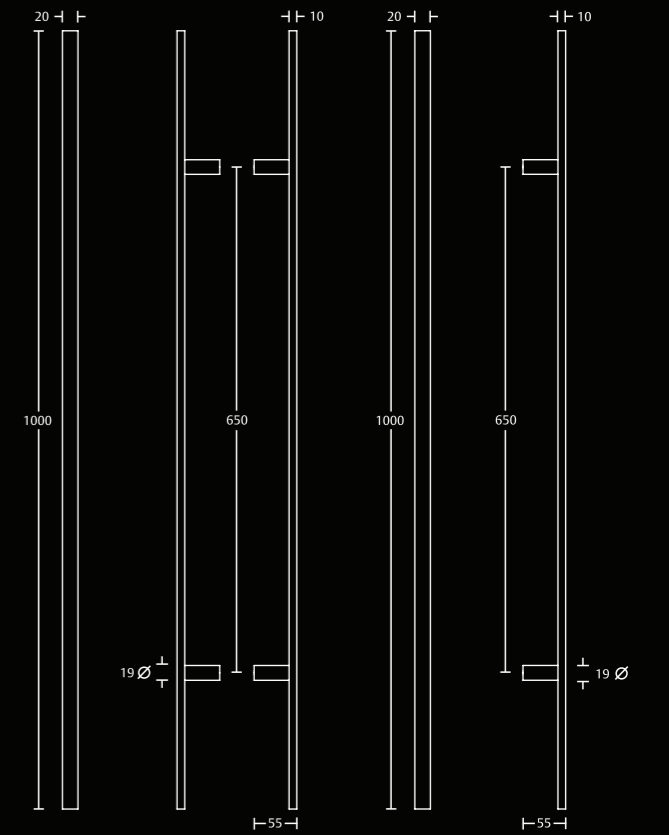

Satin stainless steel finish **010**
Polished stainless steel finish **110**

ASPH014 / 114
ASSA ABLOY Pull Handle
Grade 316 stainless steel

ASPH014BB / ASPH114BB   **ASPH014BT / ASPH114BT**