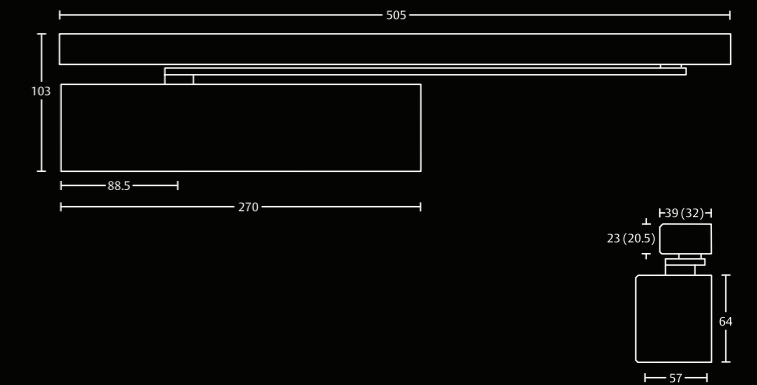

ASDC003 / 103 Certified in compliance with EN 1154 : 3-8-1/4-1-1-4 **CE**
ASDC004 / 104 Certified in compliance with EN 1154 : 3-8-3/6-1-1-4 **CE**

Satin stainless steel finish **001 / 002 / 003 / 004**
Polished stainless steel finish **101 / 102 / 103 / 104**