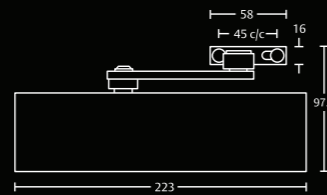

ASDC001 / 101 Certified in compliance with EN 1154 : 4-8-2/4-1-1-4 **CE**
ASDC002 / 102 Certified in compliance with EN 1154 : 4-8-3/6-1-1-4 **CE**