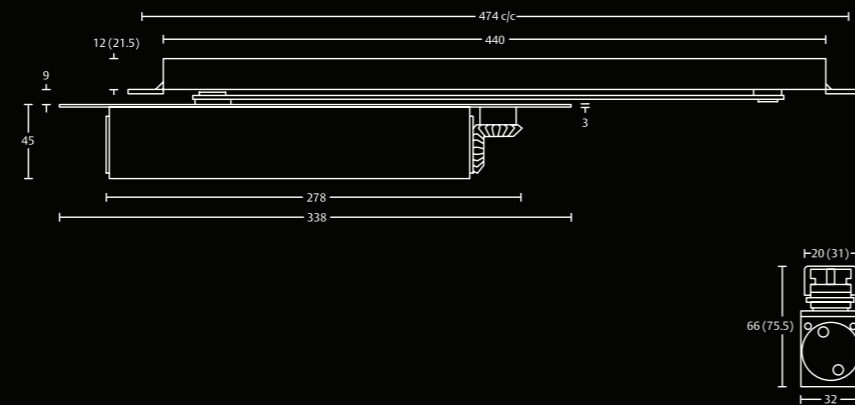

ASDC005 Certified in compliance with EN 1154 : 3-8-1/4-1-1-2 **CE**

ASDC006 Certified in compliance with EN 1154 : 3-8-1/5-1-1-2 **CE**