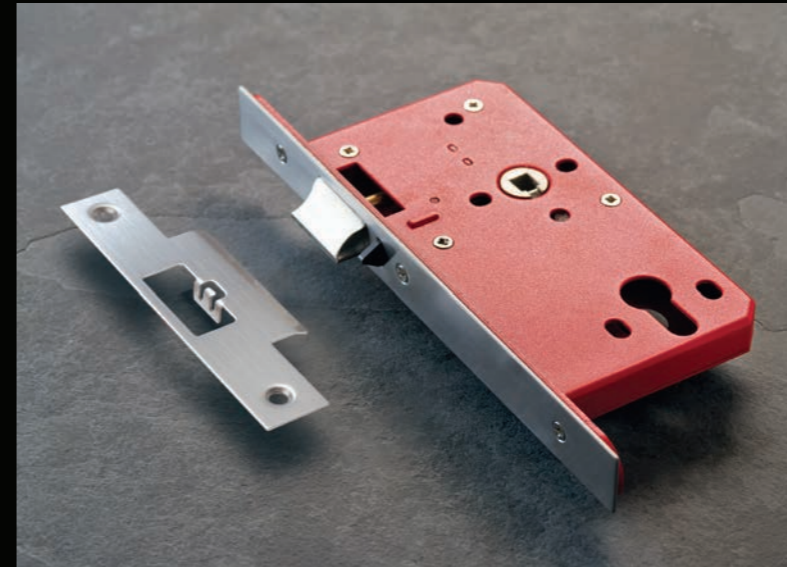

ASL002 / ASL102

ASSA ABLOY Mortice Sash Lock

Grade 304 stainless steel forend and strike

BS EN 12209 : 3-X-8-1-0-G-3-B-A-2-0 **CE**