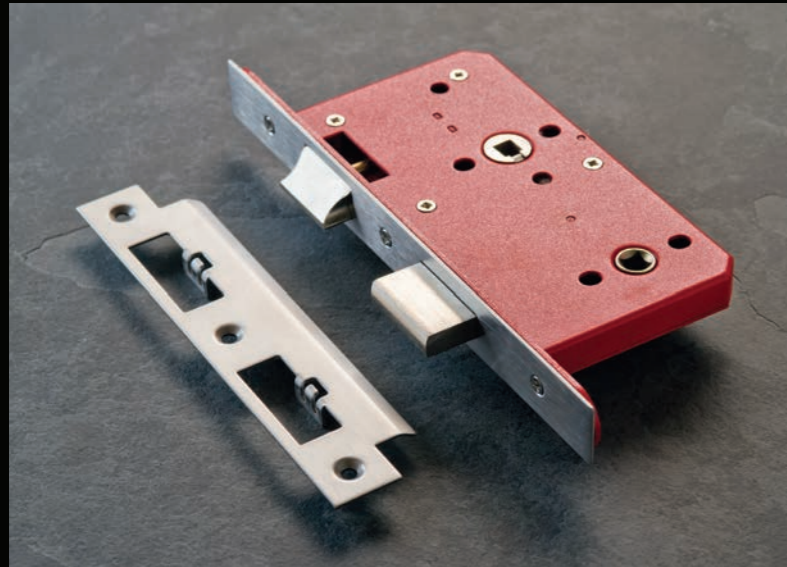

ASL005 / 105

ASSA ABLOY Mortice Escape Lock

Grade 304 stainless steel forend and strike

BS EN 179 : 3-7-6-B-1-3-4-2-A-D CE