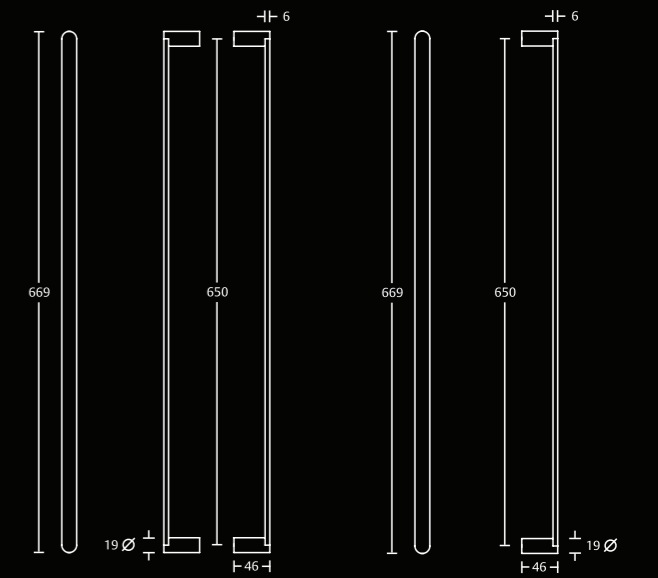

Satin stainless steel finish **018**
Polished stainless steel finish **118**