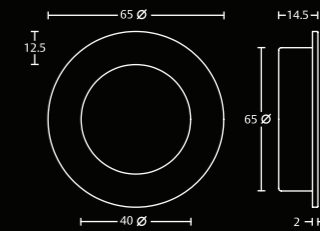

ASFP001 / 101
ASSA ABLOY Flush Pull
Grade 316 stainless steel