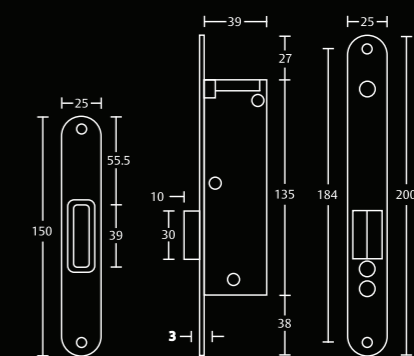

ASMELO02

ASSA ABLOY Motorised Lock

Stainless steel forend

Lever handle on inside only, outside with pull or push plate, inside handle always free to escape

Operating voltage: 12 – 24 v DC ($\pm 15\%$) 12 - 18 v AC, RMS (-10%, +15%)

Current: Max. 0.8 A (12 v), 0.4 A (24 v)

Independently tested to BS EN 1634-1, BS EN 179, BS EN 1125, BS EN 14846, CE

ASMELO03

ASSA ABLOY Electric Lock

Stainless steel forend

Fail safe motorised bolt suitable for concealed vertical or horizontal mounting

5000N holding force

Operates with up to 5000N of side pressure

Factory tested: 1,000,000 cycles

Operating voltage: 12v DC ($\pm 10\%$), 24v DC ($\pm 10\%$), 48v ($\pm 10\%$) DC

Current: Max. 0.88 A (12v DC), 0.27 A (24v DC)