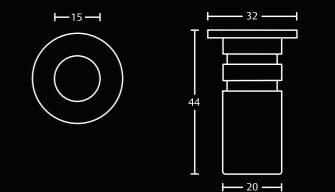

600mm

ASFB004 / ASFB104

900mm

**ASFBS001**

**ASSA ABLOY**

**Flushbolt Floor Socket**