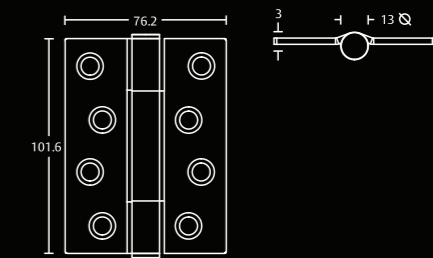

ASH001 / 101

ASSA ABLOY Butt Hinge

Grade 304 stainless steel

BS EN 1935 : 4-7-6-1-1-4-0-13