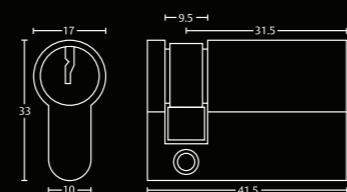

**ASCDL001**

**ASSA ABLOY Door Loop**

Maximum cable diameter 7.5mm

CYLINDERS

**ASC001**

**ASSA ABLOY Single Cylinder**

Supplied 2 keys as standard UMK

BS EN 1303 : 1-6-0---1-0-C-6-2\*