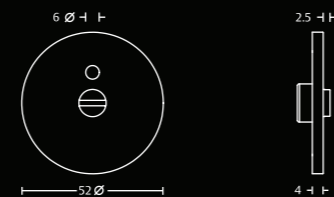

Grade 316 stainless steel

**ASPCH002 / 102**

**ASSA ABLOY Peg Coat Hook**

Grade 316 stainless steel

**ASSA ABLOY WC Indicator Release**

Grade 316 stainless steel

Supplied as standard with both turns detailed above