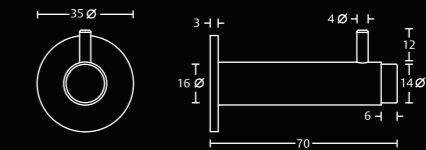

ASPCH002 / 102

ASSA ABLOY Peg Coat Hook

Grade 316 stainless steel