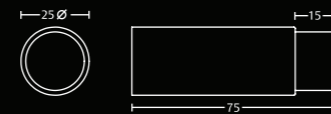

ASWDS001 / 101
ASSA ABLOY Wall Door Stop
Grade 316 stainless steel