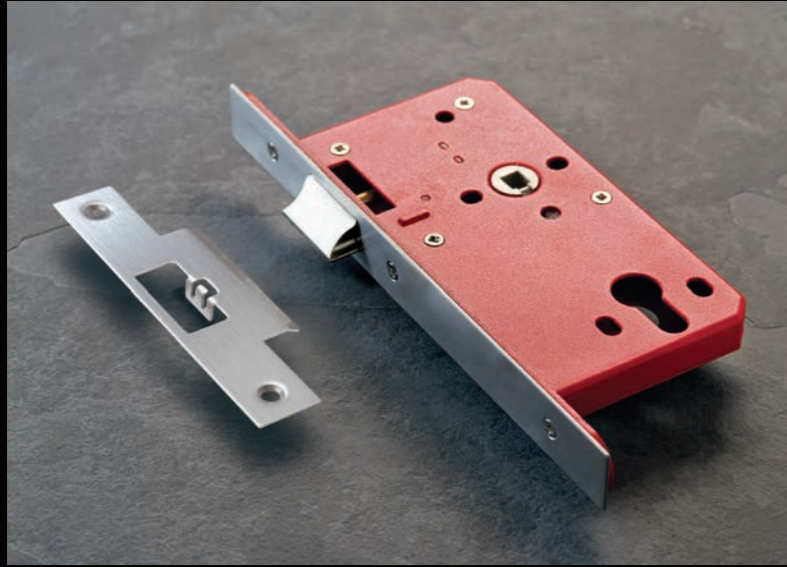

ASSA ABLOY  
Single Action 36mm Offset Strap

**ASFSA005**

ASSA ABLOY  
Single Action 36mm Offset Top Centre

**ASL001 / ASL101**

**ASSA ABLOY Mortice Latch**

Grade 304 stainless steel forend and strike

BS EN 12209 : 3-X-8-1-0-G---B-0-2-0 **CE**