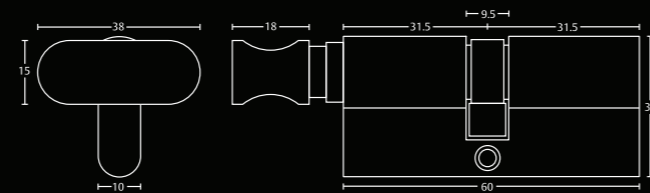

**ASC002**

**ASSA ABLOY Double Cylinder**

Supplied 2 keys as standard UMK

BS EN 1303 : 1-6-0---1-0-C-6-2\*

**ASC003**

**ASSA ABLOY Cylinder and Turn**

Supplied 2 keys as standard UMK

BS EN 1303 : 1-6-0---1-0-C-6-2\*