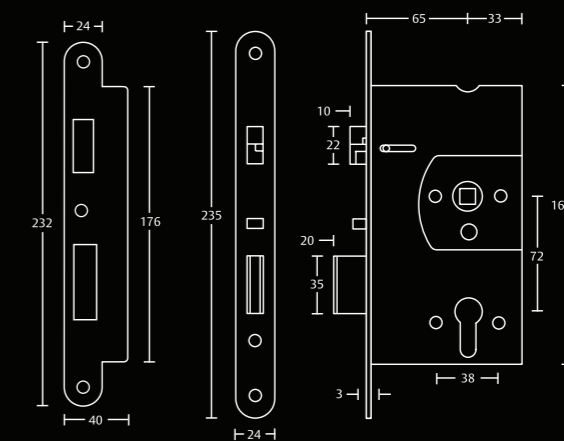

ASMELO01

ASSA ABLOY Solenoid Lock

Stainless steel forend

Lever handles on both sides of the door: outside handle is electrically controlled, inside handle always free to escape

Operating voltage: 12 – 24 v DC STAB (-10%, +15%)

Current: Max. 0.55 A (12v DC), 0.30 A (24v DC)

Independently tested to BS EN 1634-1, BS EN 179, BS EN 1125, BS EN 61000-6-3, BS EN 61000-6-1, BS EN 14846, **CE**