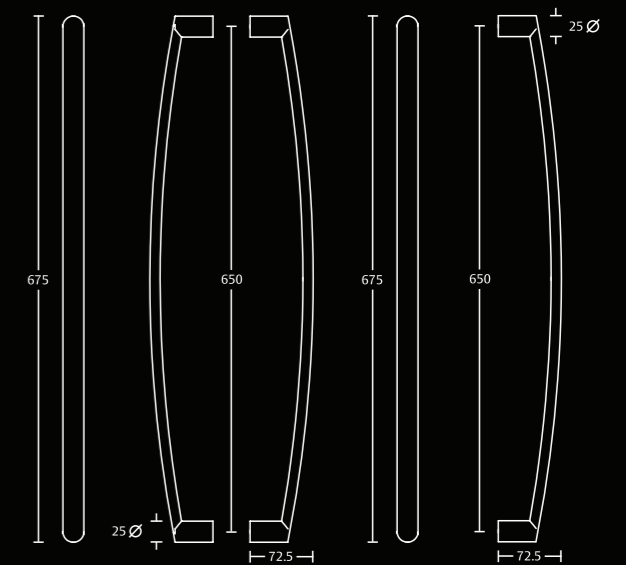

Satin stainless steel finish **020**
Polished stainless steel finish **120**

ASPH024 / 124
ASSA ABLOY Pull Handle
Grade 316 stainless steel

ASPH024BB / ASPH124BB   **ASPH024BT / ASPH124BT**