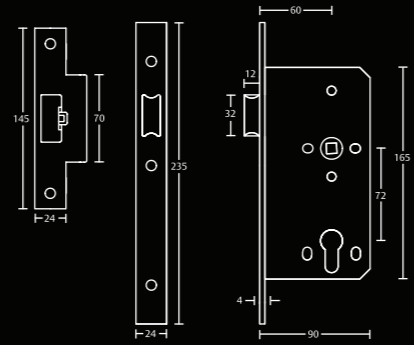

ASSA ABLOY  
Single Action 36mm Offset Strap

**ASFSA005**

ASSA ABLOY  
Single Action 36mm Offset Top Centre

**ASL001 / ASL101**

**ASSA ABLOY Mortice Latch**

Grade 304 stainless steel forend and strike

BS EN 12209 : 3-X-8-1-0-G---B-0-2-0 **CE**