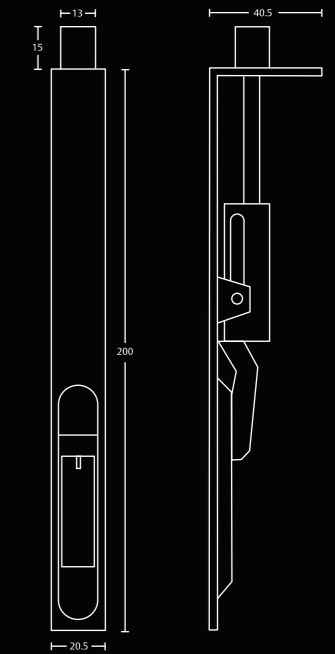

ASFBS001

ASSA ABLOY

Flushbolt Floor Socket