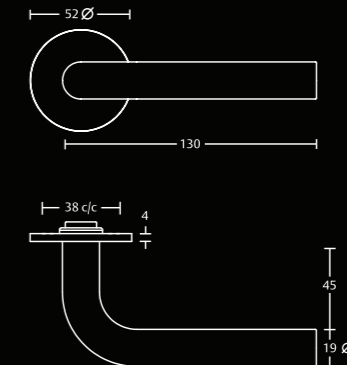

ASLH001 / 101

ASSA ABLOY Lever Handle

Grade 316 stainless steel

Independently tested to BS EN 1906

Satin stainless steel finish **001**

Polished stainless steel finish **101**

ASLH002 / 102

ASSA ABLOY Lever Handle

Grade 316 stainless steel

Independently tested to BS EN 1906

Satin stainless steel finish **002**

Polished stainless steel finish **102**