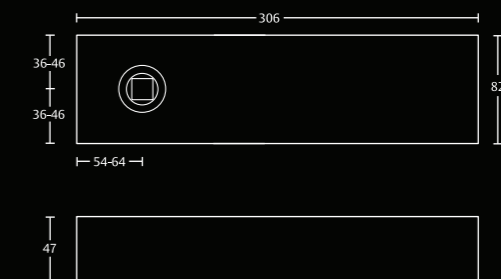

ASDC005 / 006

ASSA ABLOY Concealed Door Closer

ASDC005 Certified in compliance with EN 1154 : 3-8-1/4-1-1-2 **CE**

ASDC006 Certified in compliance with EN 1154 : 3-8-1/5-1-1-2 **CE**

ASFS001 / 002

ASSA ABLOY Floor Spring

Grade 304 stainless steel

ASFS001 Certified in compliance with EN 1154 : 3-8-3/6-1-1-4 **CE**

ASFS002 Certified in compliance with EN 1154 : 3-8-2/4-1-1-4 **CE**

ASFSA001

ASSA ABLOY Floor Spring Cover Plate

Grade 304 stainless steel