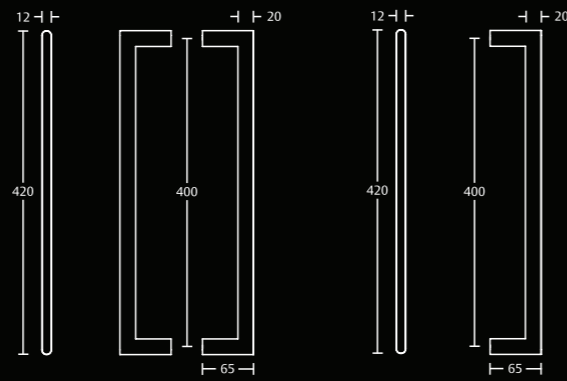

ASPH022BB / ASPH122BB    ASPH022BT / ASPH122BT

Satin stainless steel finish **022**  
Polished stainless steel finish **122**

**ASPH023 / 123**  
**ASSA ABLOY Pull Handle**  
 Grade 316 stainless steel

**ASPH023BB / ASPH123BB**    **ASPH023BT / ASPH123BT**