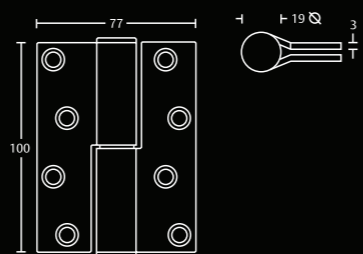

**ASSA ABLOY Rising Butt Hinge**

Grade 304 stainless steel

Load bearing capacity to 60kg

**ASH008L / ASH108L**  
**ASH008R / ASH108R**

**ASSA ABLOY Falling Butt Hinge**

Grade 304 stainless steel

Load bearing capacity to 60kg