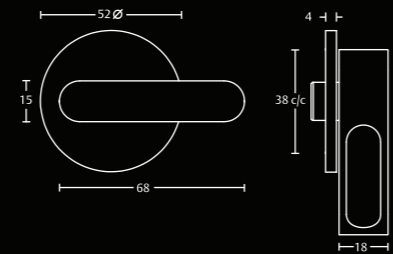

ASWCITR002 / ASWCITR102

ASSA ABLOY WC Set

Grade 316 stainless steel