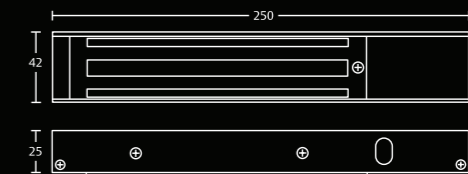

ASMELO04 Fail safe solenoid lock  
ASMELO05 Fail secure solenoid lock

**ASMELO06**

**ASSA ABLOY Magnetic Lock**

3000N holding force

Available with hall effect microswitch

Operating voltage: 12 to 24v DC

Z and L brackets available to suit