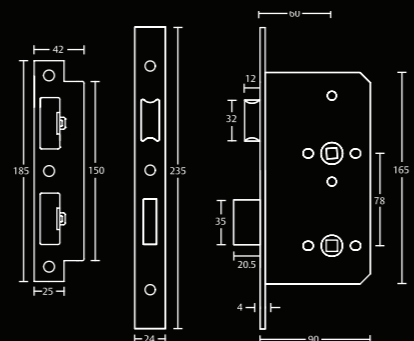

ASL006 / 106

ASSA ABLOY Mortice Bathroom Lock

Grade 304 stainless steel forend and strike

BS EN 12209 : 3-X-8-1-0-G---B-G-2-0 CE