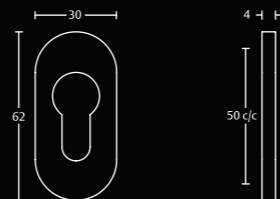

ASEPCE002 / 102
ASSA ABLOY Escutcheon
Grade 316 stainless steel