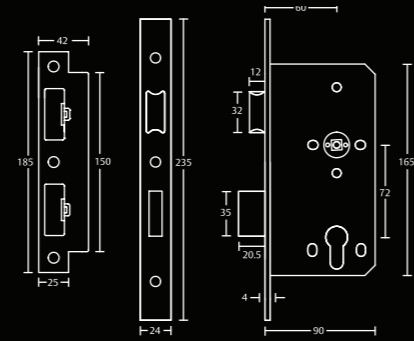

ASL005 / 105

ASSA ABLOY Mortice Escape Lock

Grade 304 stainless steel forend and strike

BS EN 179 : 3-7-6-B-1-3-4-2-A-D CE