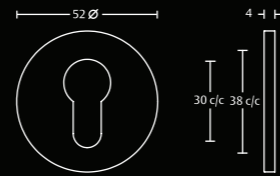

ASEPCE001 / 101
ASSA ABLOY Escutcheon
Grade 316 stainless steel