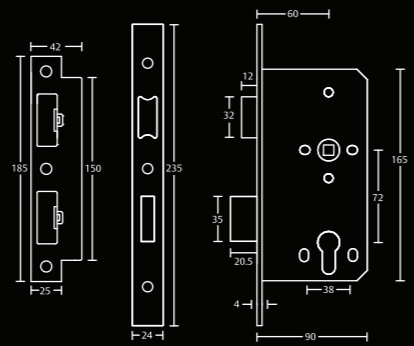

ASL002 / ASL102

ASSA ABLOY Mortice Sash Lock

Grade 304 stainless steel forend and strike

BS EN 12209 : 3-X-8-1-0-G-3-B-A-2-0 **CE**