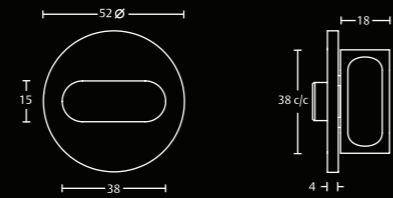

ASWCITR001 / ASWCITR101

ASSA ABLOY WC Set

Grade 316 stainless steel