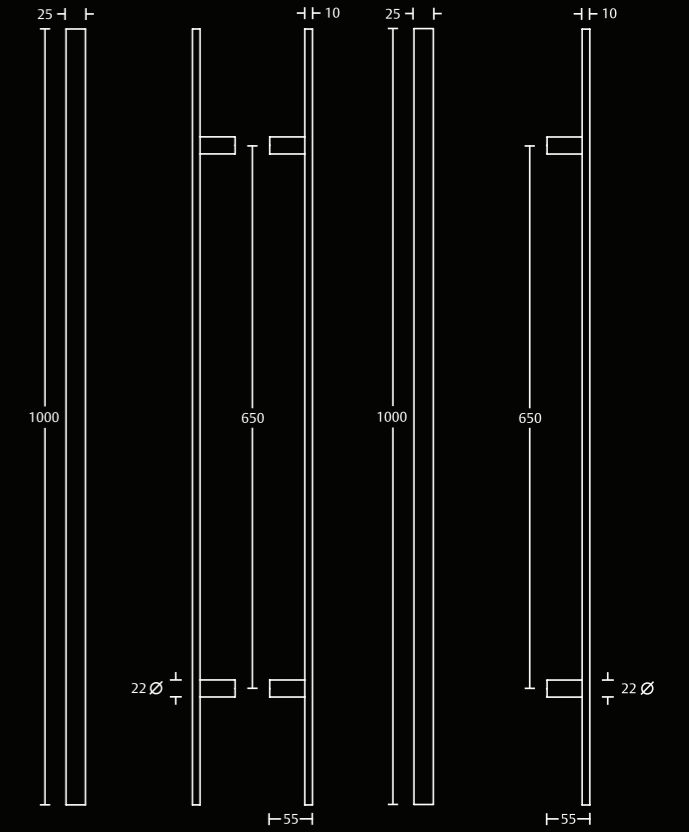

Satin stainless steel finish **008**
Polished stainless steel finish **108**

ASPH012 / 112
ASSA ABLOY Pull Handle
Grade 316 stainless steel

ASPH012BB / ASPH112BB   **ASPH012BT / ASPH112BT**