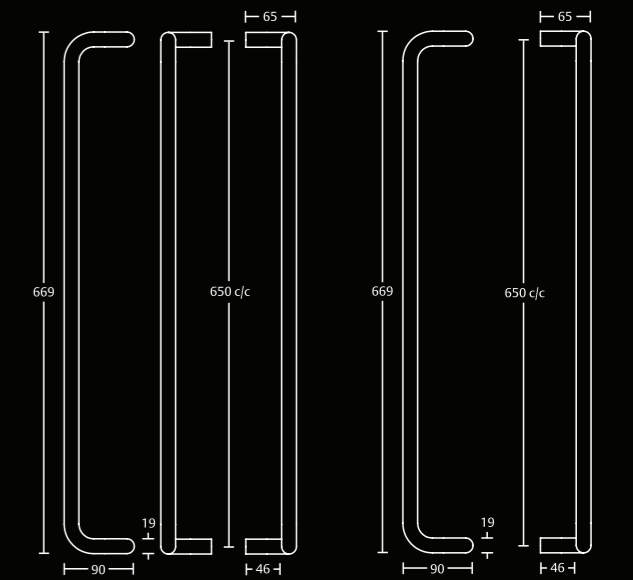

Satin stainless steel finish **002**
Polished stainless steel finish **102**