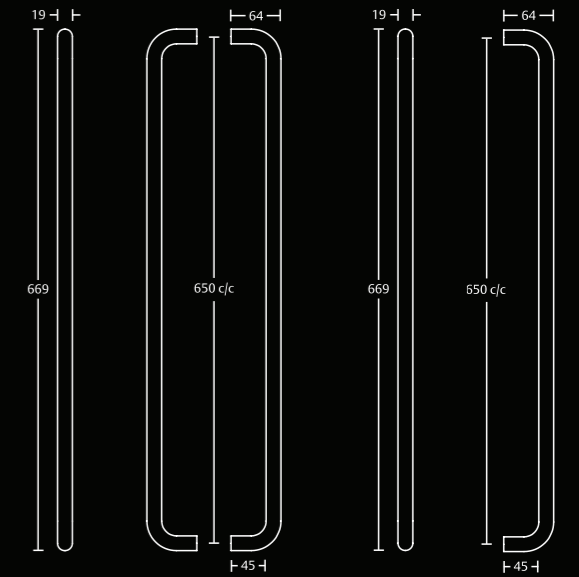

ASPH004 / 104
ASSA ABLOY Pull Handle
Grade 316 stainless steel

ASPH004BB / ASPH104BB   **ASPH004BT / ASPH104BT**