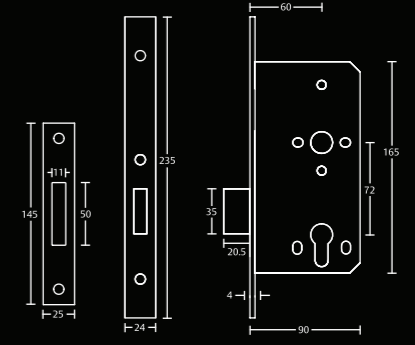

ASL003 / ASL103

ASSA ABLOY Mortice Dead Lock

Grade 304 stainless steel forend and strike

BS EN 12209 : 3-X-8-1-0-G-3-B-A-0-0 **CE**