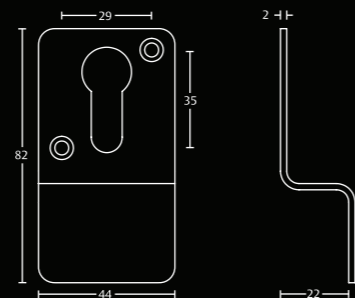

ASEPCP001 / 101
ASSA ABLOY Cylinder Pull
Grade 316 stainless steel