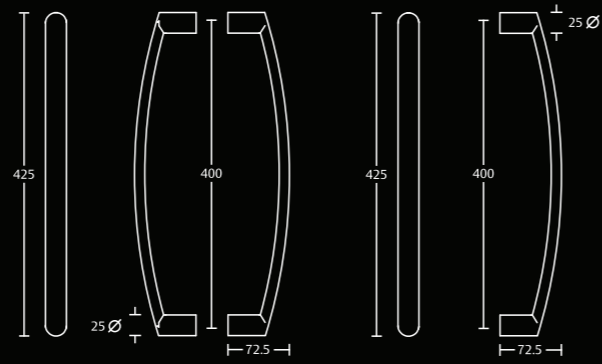

Satin stainless steel finish **019**
Polished stainless steel finish **119**

ASPH023 / 123
ASSA ABLOY Pull Handle
Grade 316 stainless steel

ASPH023BB / ASPH123BB   **ASPH023BT / ASPH123BT**

Satin stainless steel finish **021**
Polished stainless steel finish **121**