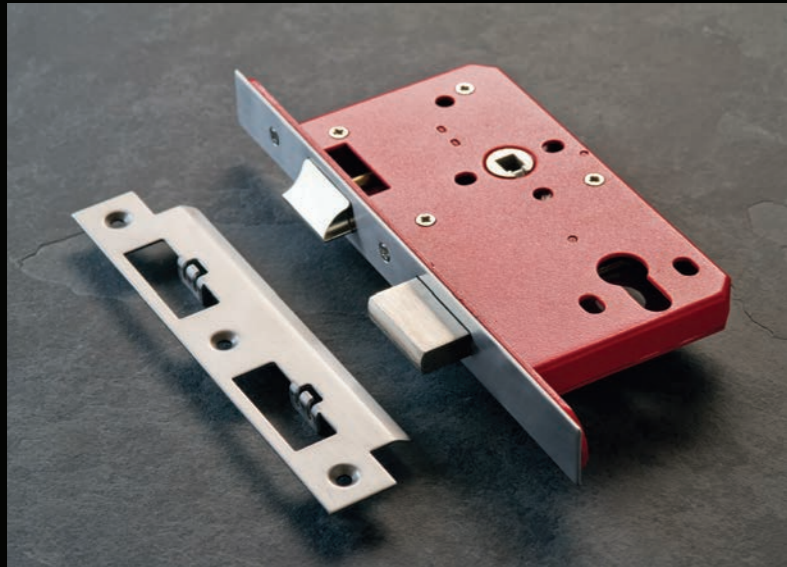

ASL003 / ASL103

ASSA ABLOY Mortice Dead Lock

Grade 304 stainless steel forend and strike

BS EN 12209 : 3-X-8-1-0-G-3-B-A-0-0 **CE**