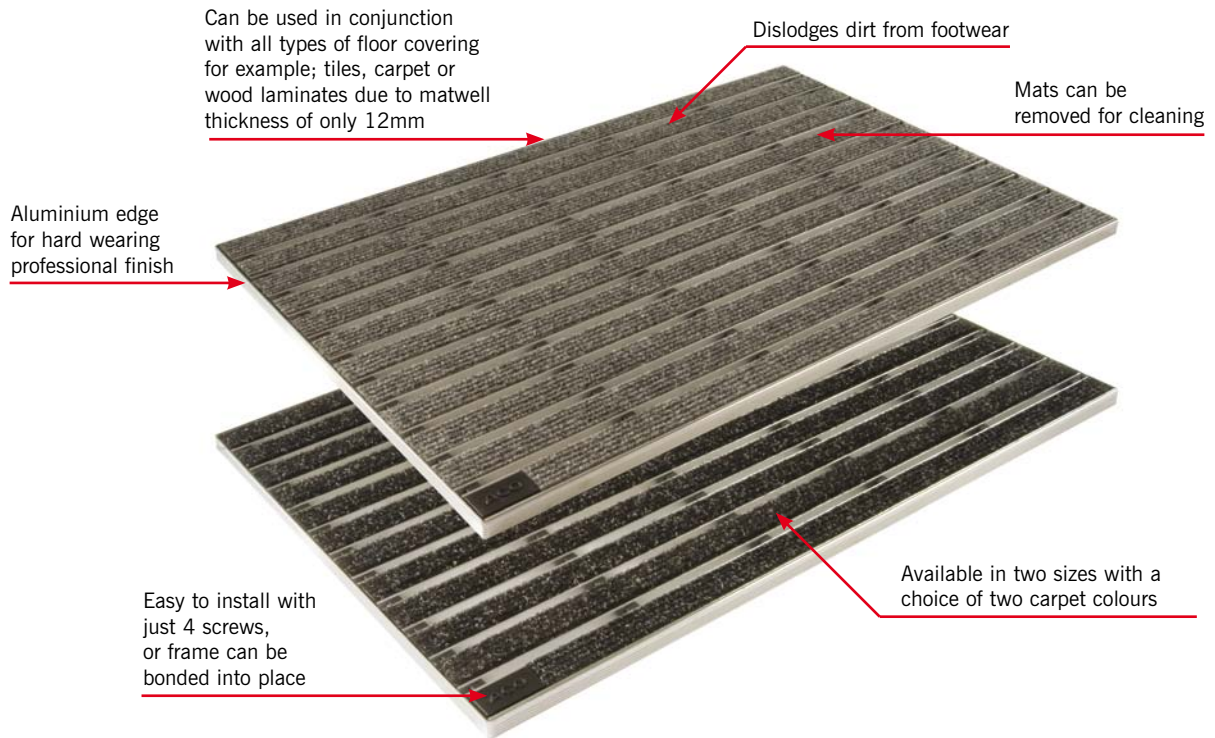

Uniclass L5367	EPIC E482
Cl/SfB (71.3)	

ACO Water Management: Urban + Landscape

ACO InDoor

- ✓ Two sizes and two finishes available
- ✓ Easy to install
- ✓ Aluminium edge for hard wearing, professional finish
- ✓ Heavy grit settles out in the mat
- ✓ Mats lift out for cleaning
- ✓ Mat profile dislodges stubborn dirt from footwear
- ✓ Can be used in conjunction with all types of floor covering

ACO InDoor

Flush fitting internal matwell

Building on the success of ACO DrainMat, ACO InDoor is a range of high quality, low profile matwells for interior use.

ACO InDoor is anchored using a tough, corrosion resistant aluminium frame. A fitted height of 12mm allows fitting directly onto the floor, flush with your choice of floor coverings.

Two hard wearing and attractive mat finishes are available, with light grey or anthracite carpet on a robust aluminium base.

ACO InDoor is available in two sizes, 600x400mm and 750x500mm, for installation with most popular tile sizes.

Typical applications

- ▶ Residential developments
- ▶ Threshold drainage

ACO InDoor

System overview

Features

MAT CARPET OPTIONS

ACO InDoor matwell assemblies

Product Code	Description	Length mm	Width Overall mm	Depth Overall mm	Invert mm	Weight kg
37250	Anthracite carpet and aluminium 600 x 400	600	400	12	-	2.8
37255	Anthracite carpet and aluminium 750 x 500	750	500	12	-	4.4
37251	Light grey carpet and aluminium 600 x 400	600	400	12	-	2.8
37256	Light grey carpet and aluminium 750 x 500	750	500	12	-	4.4