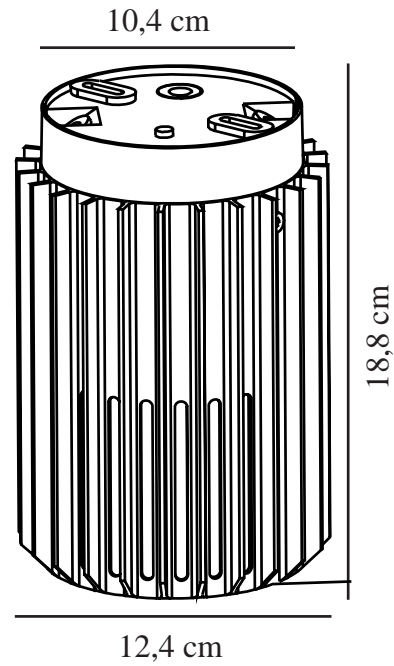

ALUDRA | CEILING LIGHT | BLACK

2118006003

nordlux®

Voltage (V): 230 Volt
IP degree: IP54
Maximum bulb wattage (W): 15W
Class (Class 1, Class 2, Class 3):
Class 1 (Earth contact)
Socket type: E27
Parallel connection: True

Height (cm): 18.8
Shade Diameter (cm): 12.4
EAN: 5704924004421
TUN: 2140604
Item Number: 2118006003

Pcs Per Master Carton: 3
Sales Box Height (cm): 20.2
Sales Box Width(cm): 14
Sales Box Depth (cm): 14
Sales Box Volume m³ : 0.004
Product net weight (kg): 0.84

Primary material: Aluminium
Secondary material: Plastic
Colour of the glass: Opal white
Colour: Black

• Small, compact design • Beautiful light and shadow effect

Sculptural design and modern minimalism are the keywords for the Aludra series by renowned Jacob Jensen Design. A compact and versatile ceiling light that creates a beautiful light and shadow effect and welcoming ambience in your outdoor spaces.